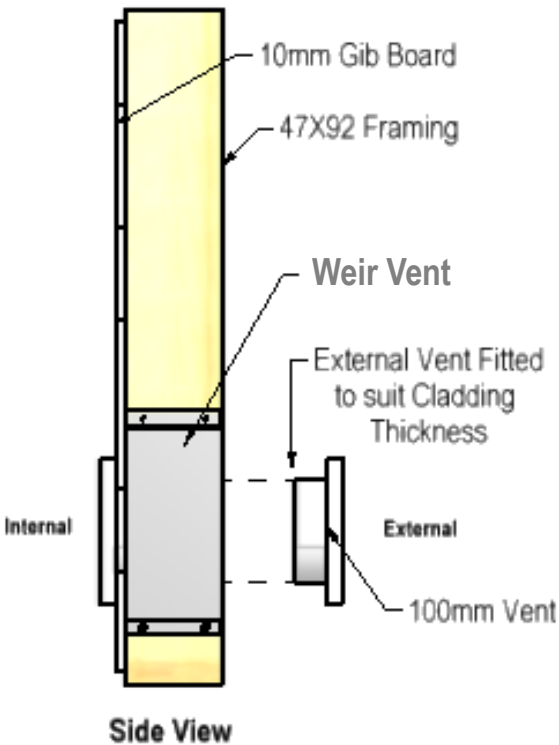

“Caitec” Weir Vent System

Concept Drawings Only

Important Note :
 For optimum performance place “Caitec” Weir Vent System as close to fireplace as possible.
 Weir Vent not supplied by Warmington.

Due to continued product improvement, Warmington Ind LTD reserves the right to change product specifications without prior notification.