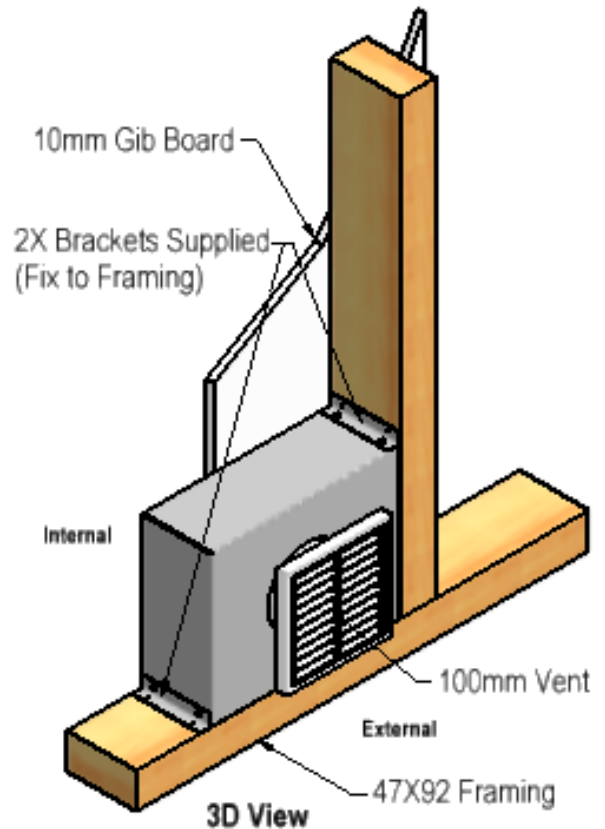

“Caitec” Weir Vent System

Concept Drawings Only

Important Note :
 For optimum performance place “Caitec” Weir Vent System as close to fireplace as possible.
 Weir Vent not supplied by Warmington.

Due to continued product improvement, Warmington Ind LTD reserves the right to change product specifications without prior notification.