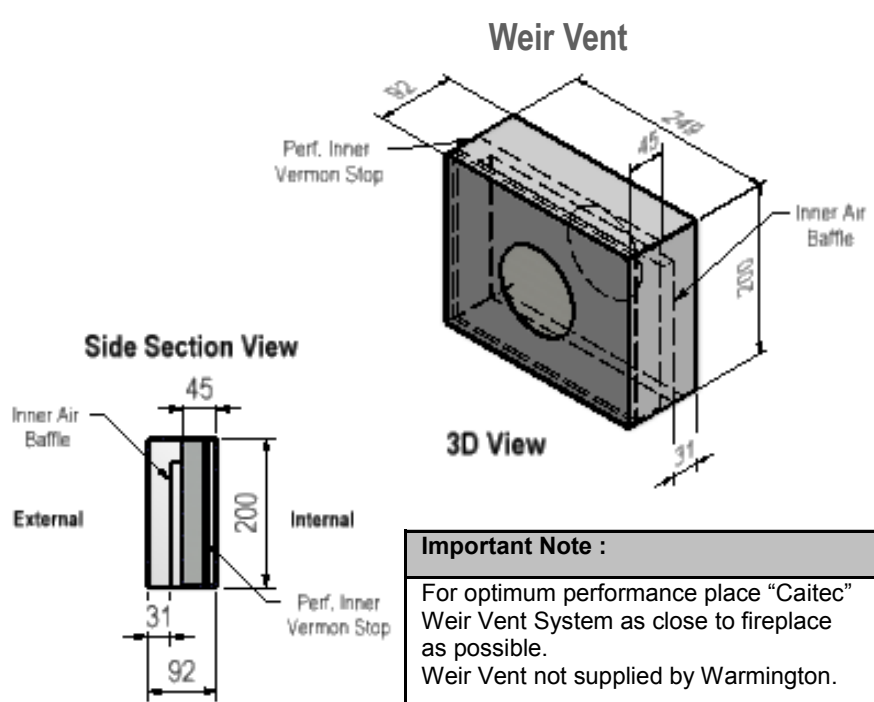

“Caitec” Weir Vent System

Concept Drawings Only

Important Note :
 For optimum performance place “Caitec” Weir Vent System as close to fireplace as possible.
 Weir Vent not supplied by Warmington.

Due to continued product improvement, Warmington Ind LTD reserves the right to change product specifications without prior notification.