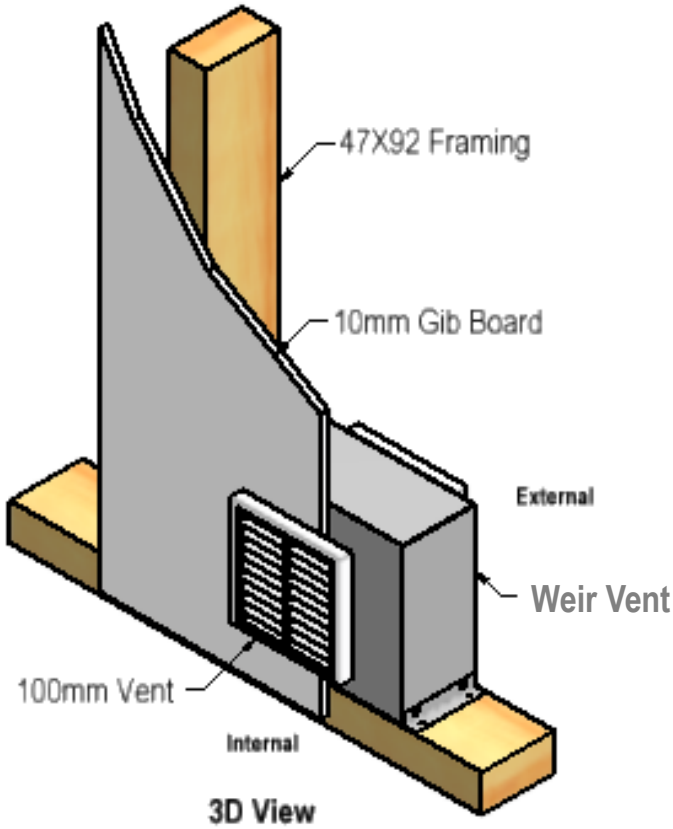

“Caitec” Weir Vent System

Concept Drawings Only

Important Note :
 For optimum performance place “Caitec” Weir Vent System as close to fireplace as possible.
 Weir Vent not supplied by Warmington.

Due to continued product improvement, Warmington Ind LTD reserves the right to change product specifications without prior notification.