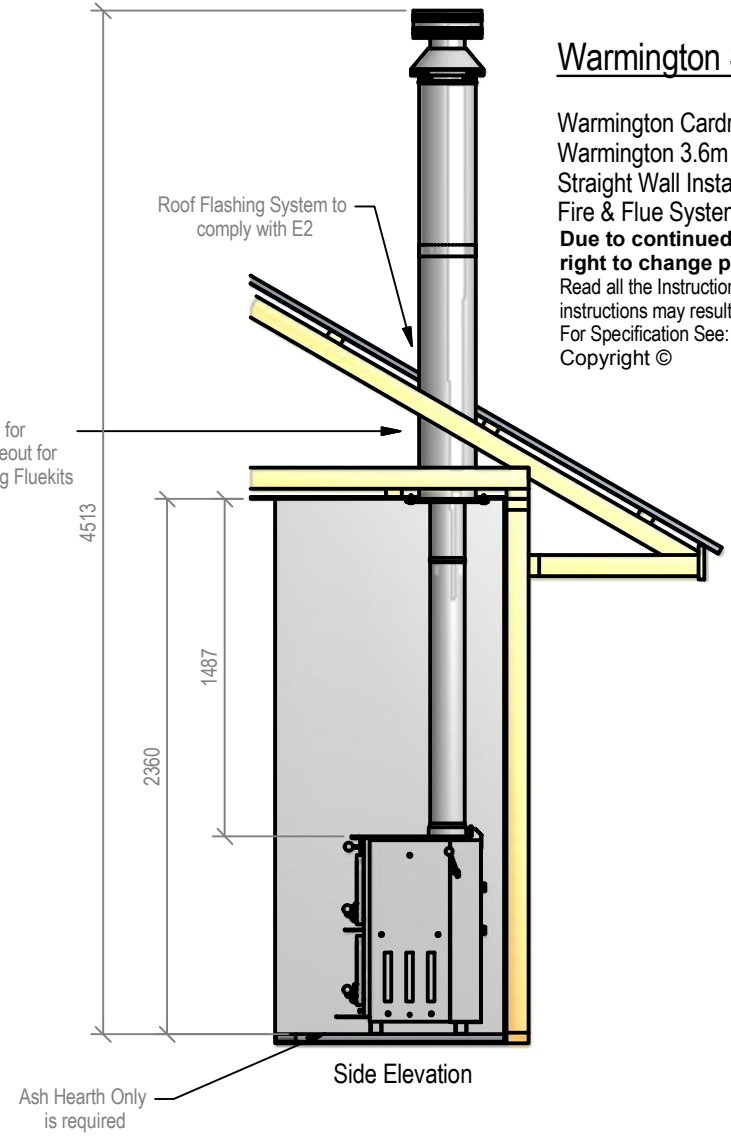

Warmington Southern Series Fire

Warmington Cardrona Cooker Firebox .
 Warmington 3.6m Freestanding Fluekit (1.2-2.4m Combo) .
 Straight Wall Installation .
 Fire & Flue System to comply with AS/NZS 2918:2001.
Due to continued product improvement, Warmington Ind LTD reserves the right to change product specifications without prior notification.
 Read all the Instructions carefully before commencing the Installation. Failure to follow these instructions may result in a fire hazard and void the warranty
 For Specification See: www.warmington.co.nz
 Copyright ©

Front Elevation

Side Elevation

Plan Elevation

Warmington Cardrona Cooker Fire & Warmington 3.6m Fluekit

Warmington Industries Ltd.	
PH: 09 273 9227 FAX: 09 273 9241 WEB: www.warmington.co.nz	
TITLE	SOUTHERN SERIES FIRE - CARDRONA COOKER
DRAWN	BRYCE
DATE	19/04/11
SCALE	REVISION

Front Elevation

Side Elevation

Plan Elevation

Warmington Southern Series Fire

Warmington Cardrona Cooker Firebox .
 Warmington 3.6m Freestanding Fluekit (1.2-2.4m Combo) .
 Straight Wall Installation .
 Fire & Flue System to comply with AS/NZS 2918:2001.
Due to continued product improvement, Warmington Ind LTD reserves the right to change product specifications without prior notification.
 Read all the Instructions carefully before commencing the Installation. Failure to follow these instructions may result in a fire hazard and void the warranty
 For Specification See: www.warmington.co.nz
 Copyright ©