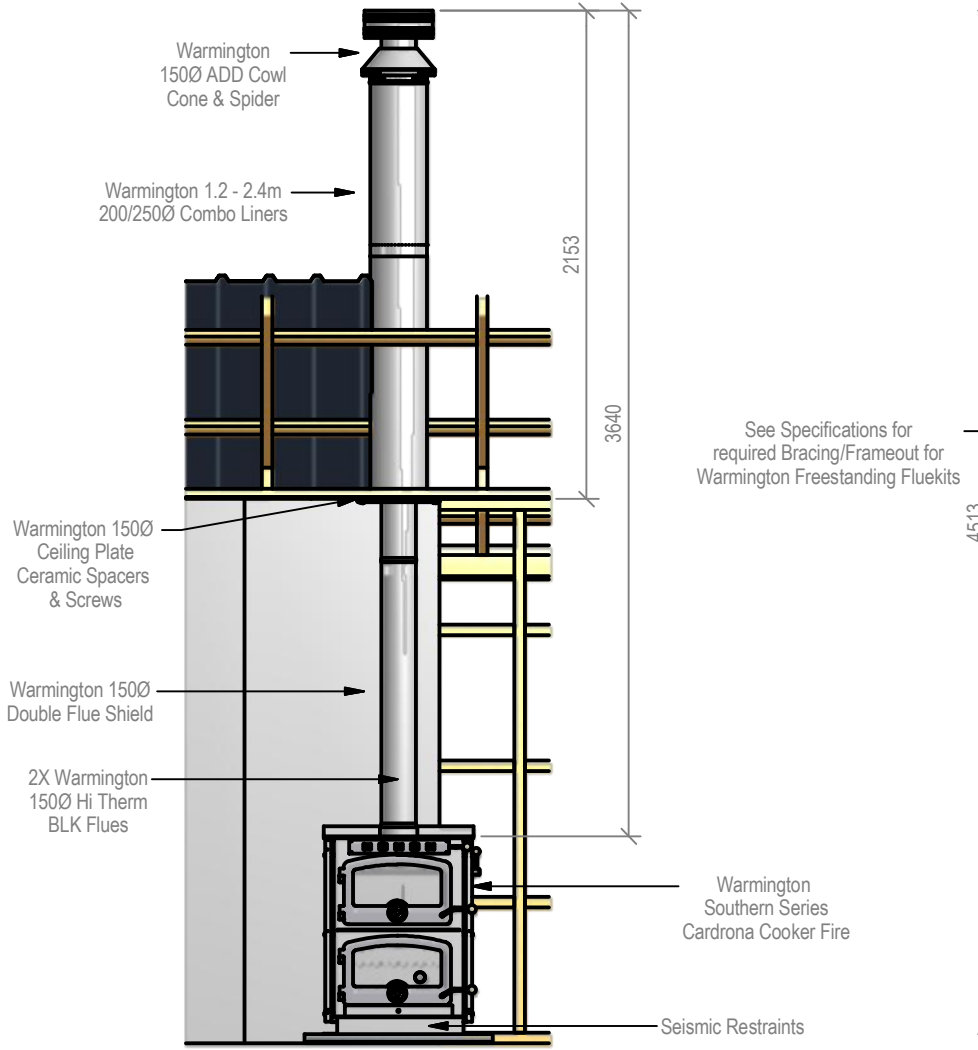

Warmington Southern Series Fire

Warmington Cardrona Cooker Firebox .
 Warmington 3.6m Freestanding Fluekit (1.2-2.4m Combo) .
 Straight Wall Installation .
 Fire & Flue System to comply with AS/NZS 2918:2001.
Due to continued product improvement, Warmington Ind LTD reserves the right to change product specifications without prior notification.
 Read all the Instructions carefully before commencing the Installation. Failure to follow these instructions may result in a fire hazard and void the warranty
 For Specification See: www.warmington.co.nz
 Copyright ©

Front Elevation

Side Elevation

Plan Elevation

Warmington Cardrona Cooker Fire & Warmington 3.6m Fluekit

Warmington Industries Ltd.	
PH: 09 273 9227 FAX: 09 273 9241 WEB: www.warmington.co.nz	
TITLE	SOUTHERN SERIES FIRE - CARDRONA COOKER
DRAWN	BRYCE
DATE	19/04/11
SCALE	REVISION

Front Elevation

Side Elevation

Plan Elevation

Warmington Southern Series Fire

Warmington Cardrona Cooker Firebox .
 Warmington 3.6m Freestanding Fluekit (1.2-2.4m Combo) .
 Straight Wall Installation .
 Fire & Flue System to comply with AS/NZS 2918:2001.
Due to continued product improvement, Warmington Ind LTD reserves the right to change product specifications without prior notification.
 Read all the Instructions carefully before commencing the Installation. Failure to follow these instructions may result in a fire hazard and void the warranty
 For Specification See: www.warmington.co.nz
 Copyright ©