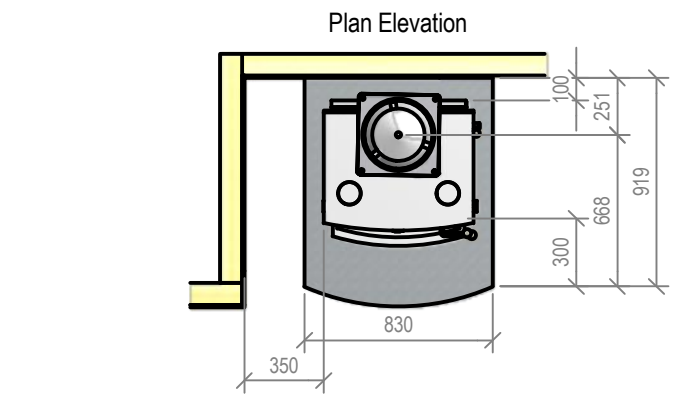

Warmington Southern Series Fire

Warmington Cardrona Cooker Firebox .
 Warmington 3.6m Freestanding Fluekit (1.2-2.4m Combo) .
 Straight Wall Installation .
 Fire & Flue System to comply with AS/NZS 2918:2001.
Due to continued product improvement, Warmington Ind LTD reserves the right to change product specifications without prior notification.
 Read all the Instructions carefully before commencing the Installation. Failure to follow these instructions may result in a fire hazard and void the warranty
 For Specification See: www.warmington.co.nz
 Copyright ©

Front Elevation

Side Elevation

Plan Elevation

Warmington Cardrona Cooker Fire & Warmington 3.6m Fluekit

Warmington Industries Ltd.	
PH: 09 273 9227 FAX: 09 273 9241 WEB: www.warmington.co.nz	
TITLE	SOUTHERN SERIES FIRE - CARDRONA COOKER
DRAWN	BRYCE
DATE	19/04/11
SCALE	REVISION

Front Elevation

Side Elevation

Plan Elevation

Warmington Southern Series Fire

Warmington Cardrona Cooker Firebox .
 Warmington 3.6m Freestanding Fluekit (1.2-2.4m Combo) .
 Straight Wall Installation .
 Fire & Flue System to comply with AS/NZS 2918:2001.
Due to continued product improvement, Warmington Ind LTD reserves the right to change product specifications without prior notification.
 Read all the Instructions carefully before commencing the Installation. Failure to follow these instructions may result in a fire hazard and void the warranty
 For Specification See: www.warmington.co.nz
 Copyright ©