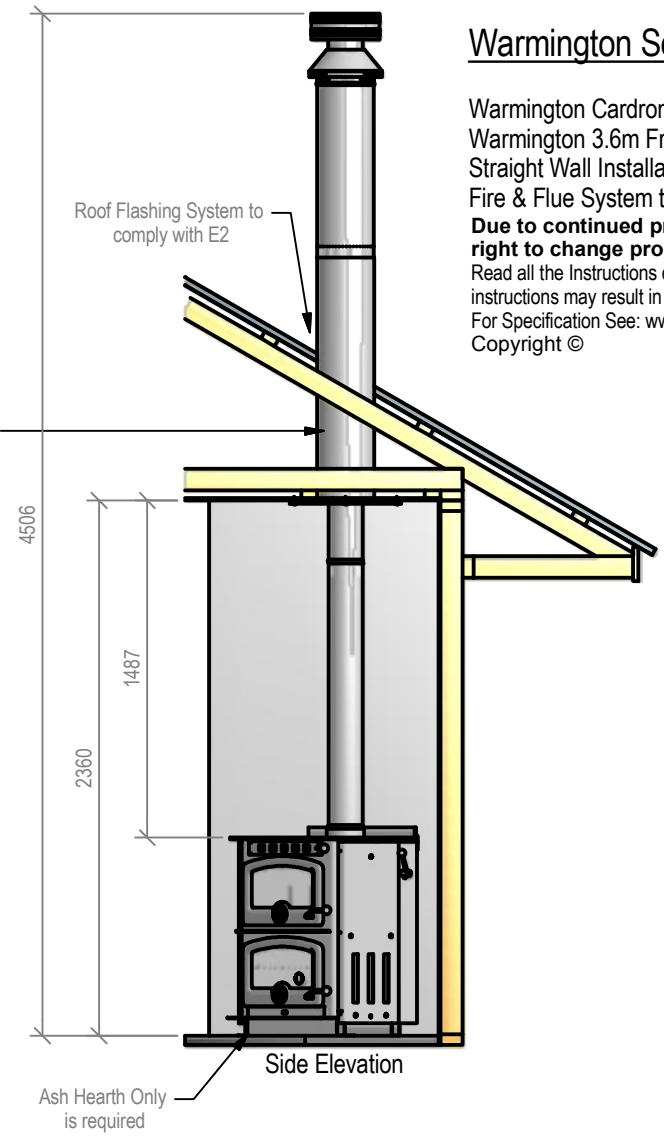

Warmington Southern Series Fire

Warmington Cardrona Cooker Firebox .
 Warmington 3.6m Freestanding Fluekit (1.2-2.4m Combo) .
 Straight Wall Installation .
 Fire & Flue System to comply with AS/NZS 2918:2001.
Due to continued product improvement, Warmington Ind LTD reserves the right to change product specifications without prior notification.
 Read all the Instructions carefully before commencing the Installation. Failure to follow these instructions may result in a fire hazard and void the warranty
 For Specification See: www.warmington.co.nz
 Copyright ©

Front Elevation

Side Elevation

Plan Elevation

Warmington Cardrona Cooker Fire & Warmington 3.6m Fluekit

Warmington Industries Ltd.	
PH: 09 273 9227 FAX: 09 273 9241 WEB: www.warmington.co.nz	
TITLE	SOUTHERN SERIES FIRE - CARDRONA COOKER
DRAWN	BRYCE
DATE	19/04/11
SCALE	REVISION

Front Elevation

Side Elevation

Plan Elevation

Warmington Southern Series Fire

Warmington Cardrona Cooker Firebox .
 Warmington 3.6m Freestanding Fluekit (1.2-2.4m Combo) .
 Straight Wall Installation .
 Fire & Flue System to comply with AS/NZS 2918:2001.
Due to continued product improvement, Warmington Ind LTD reserves the right to change product specifications without prior notification.
 Read all the Instructions carefully before commencing the Installation. Failure to follow these instructions may result in a fire hazard and void the warranty
 For Specification See: www.warmington.co.nz
 Copyright ©