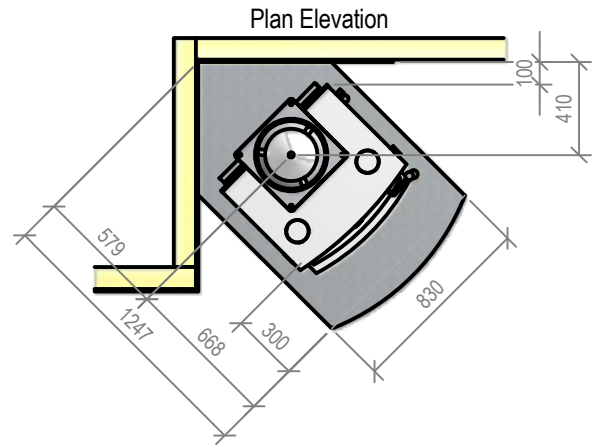

Warmington Southern Series Fire

Warmington Cardrona Cooker Firebox .
 Warmington 3.6m Freestanding Fluekit (1.2-2.4m Combo) .
 Straight Wall Installation .
 Fire & Flue System to comply with AS/NZS 2918:2001.
Due to continued product improvement, Warmington Ind LTD reserves the right to change product specifications without prior notification.
 Read all the Instructions carefully before commencing the Installation. Failure to follow these instructions may result in a fire hazard and void the warranty
 For Specification See: www.warmington.co.nz
 Copyright ©

Front Elevation

Side Elevation

Plan Elevation

Warmington Cardrona Cooker Fire & Warmington 3.6m Fluekit

Warmington Industries Ltd.	
PH: 09 273 9227 FAX: 09 273 9241 WEB: www.warmington.co.nz	
TITLE	SOUTHERN SERIES FIRE - CARDRONA COOKER
DRAWN	BRYCE
DATE	19/04/11
SCALE	REVISION

Front Elevation

Side Elevation

Plan Elevation

Warmington Southern Series Fire

Warmington Cardrona Cooker Firebox .
 Warmington 3.6m Freestanding Fluekit (1.2-2.4m Combo) .
 Straight Wall Installation .
 Fire & Flue System to comply with AS/NZS 2918:2001.
Due to continued product improvement, Warmington Ind LTD reserves the right to change product specifications without prior notification.
 Read all the Instructions carefully before commencing the Installation. Failure to follow these instructions may result in a fire hazard and void the warranty
 For Specification See: www.warmington.co.nz
 Copyright ©