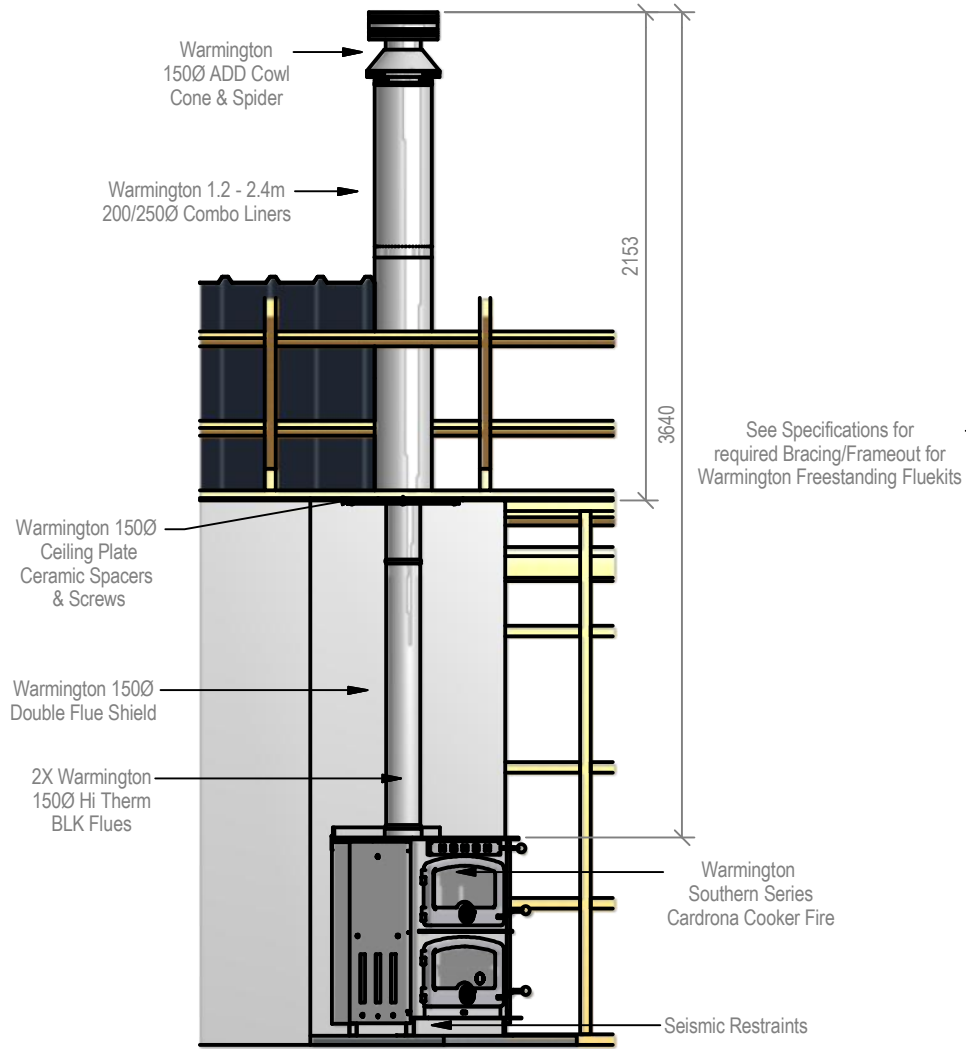

Warmington Southern Series Fire

Warmington Cardrona Cooker Firebox .
 Warmington 3.6m Freestanding Fluekit (1.2-2.4m Combo) .
 Straight Wall Installation .
 Fire & Flue System to comply with AS/NZS 2918:2001.
Due to continued product improvement, Warmington Ind LTD reserves the right to change product specifications without prior notification.
 Read all the Instructions carefully before commencing the Installation. Failure to follow these instructions may result in a fire hazard and void the warranty
 For Specification See: www.warmington.co.nz
 Copyright ©

Front Elevation

Side Elevation

Plan Elevation

Warmington Cardrona Cooker Fire & Warmington 3.6m Fluekit

Warmington Industries Ltd.	
PH: 09 273 9227 FAX: 09 273 9241 WEB: www.warmington.co.nz	
TITLE	SOUTHERN SERIES FIRE - CARDRONA COOKER
DRAWN	BRYCE
DATE	19/04/11
SCALE	REVISION

Front Elevation

Side Elevation

Plan Elevation

Warmington Southern Series Fire

Warmington Cardrona Cooker Firebox .
 Warmington 3.6m Freestanding Fluekit (1.2-2.4m Combo) .
 Straight Wall Installation .
 Fire & Flue System to comply with AS/NZS 2918:2001.
Due to continued product improvement, Warmington Ind LTD reserves the right to change product specifications without prior notification.
 Read all the Instructions carefully before commencing the Installation. Failure to follow these instructions may result in a fire hazard and void the warranty
 For Specification See: www.warmington.co.nz
 Copyright ©