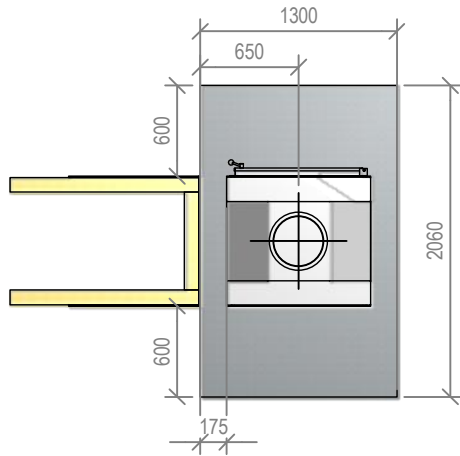

Warmington Open Wood Fire

SI 900 Twin Free Standing Taper Top Fire

Fire, Flue System to Comply with NZS 5261 / 5262 : 2003

Due to continued product improvement, Warmington Ind LTD reserves the right to change product specifications without prior notification.

Copyright ©

Warmington Industries Ltd.			
PH: 09 273 9227 FAX: 09 273 9241 WEB: www.warmington.co.nz			
TITLE	SI 900 TWIN FREE STANDING TAPER TOP FIRE		
DRAWN	ALAN	DATE	10/06/11
SCALE	NOT TO SCALE	REVISION	01