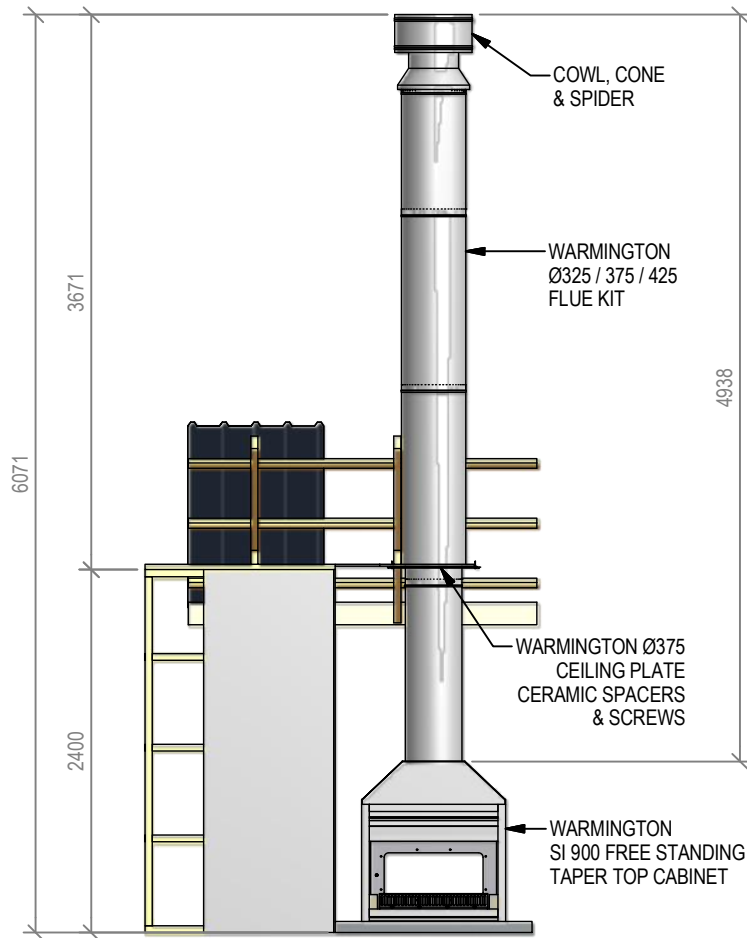

Warmington Open Wood Fire

SI 900 Twin Free Standing Taper Top Fire

Fire, Flue System to Comply with NZS 5261 / 5262 : 2003

Due to continued product improvement, Warmington Ind LTD reserves the right to change product specifications without prior notification.

Copyright ©

Warmington Industries Ltd.			
PH: 09 273 9227 FAX: 09 273 9241 WEB: www.warmington.co.nz			
TITLE	SI 900 TWIN FREE STANDING TAPER TOP FIRE		
DRAWN	ALAN	DATE	10/06/11
SCALE	NOT TO SCALE	REVISION	01

Warmington Open Wood Fire

SI 900 Twin Free Standing Taper Top Fire Installation

Fire, Flue System to Comply with NZS 5261 / 5262 : 2003

Due to continued product improvement, Warmington Ind LTD reserves the right to change product specifications without prior notification.

Copyright ©

Warmington Industries Ltd.			
PH: 09 273 9227 FAX: 09 273 9241 WEB: www.warmington.co.nz			
TITLE	SI 900 TWIN FREE STANDING TAPER TOP FIRE INSTALLATION	DATE	10/06/11
DRAWN	ALAN	REVISION	01
SCALE	NOT TO SCALE		