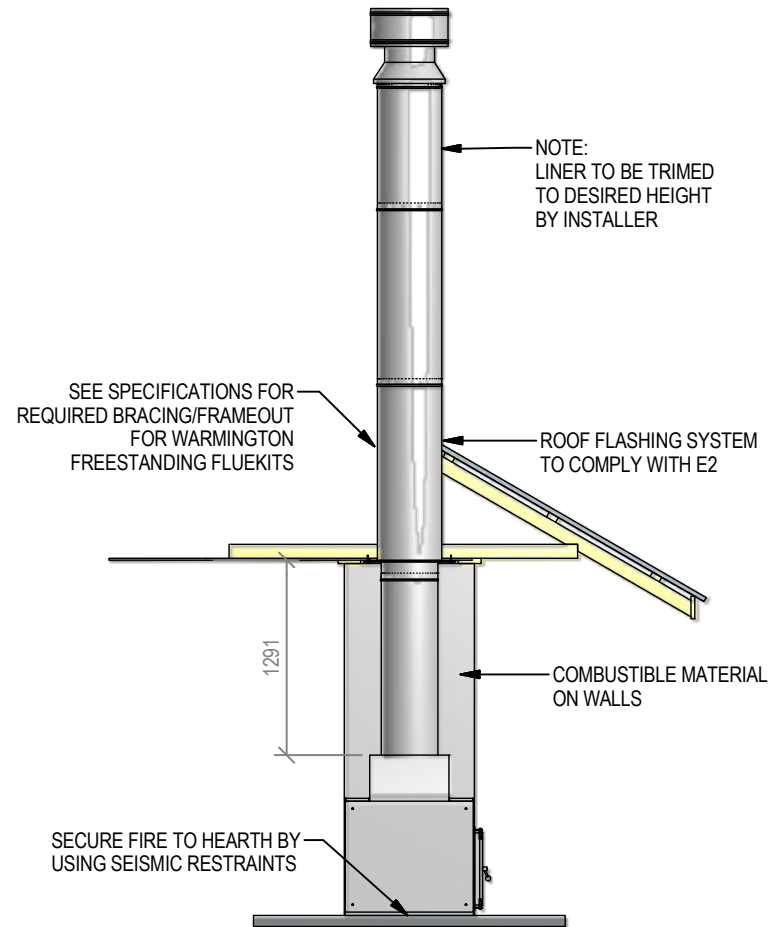

Warmington Industries Ltd.			
PH: 09 273 9227 FAX: 09 273 9241 WEB: www.warmington.co.nz			
TITLE	SI 900 TWIN FREE STANDING TAPER TOP FIRE INSTALLATION	DATE	10/06/11
DRAWN	ALAN	REVISION	01
SCALE	NOT TO SCALE