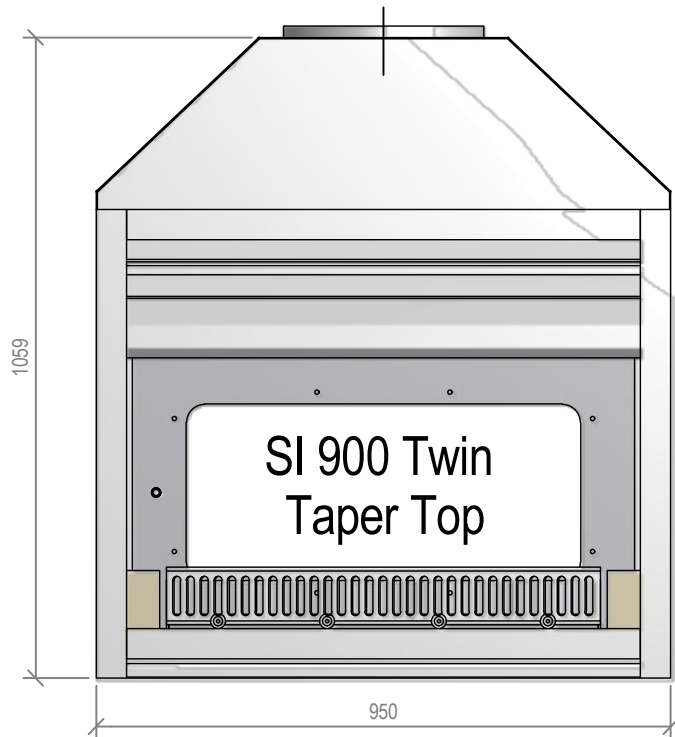

Warmington Open Wood Fire

SI 900 Twin Free Standing Taper Top Fire

Fire, Flue System to Comply with NZS 5261 / 5262 : 2003

Due to continued product improvement, Warmington Ind LTD reserves the right to change product specifications without prior notification.

Copyright ©

Warmington Industries Ltd.			
PH: 09 273 9227 FAX: 09 273 9241 WEB: www.warmington.co.nz			
TITLE	SI 900 TWIN FREE STANDING TAPER TOP FIRE		
DRAWN	ALAN	DATE	10/06/11
SCALE	NOT TO SCALE	REVISION	01

Warmington Open Wood Fire

SI 900 Twin Free Standing Taper Top Fire Installation

Fire, Flue System to Comply with NZS 5261 / 5262 : 2003

Due to continued product improvement, Warmington Ind LTD reserves the right to change product specifications without prior notification.

Copyright ©

Warmington Industries Ltd.			
PH: 09 273 9227 FAX: 09 273 9241 WEB: www.warmington.co.nz			
TITLE	SI 900 TWIN FREE STANDING TAPER TOP FIRE INSTALLATION	DATE	10/06/11
DRAWN	ALAN	REVISION	01
SCALE	NOT TO SCALE		