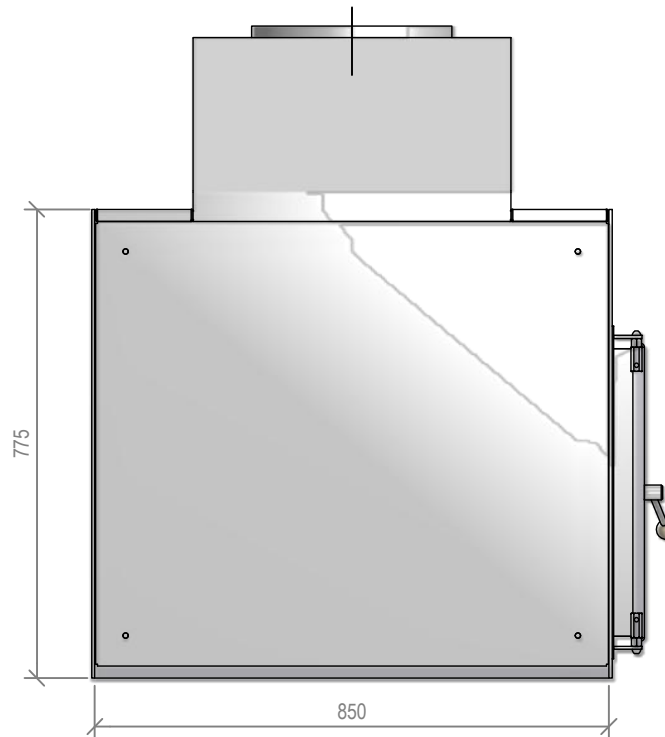

Warmington Open Wood Fire

SI 900 Twin Free Standing Taper Top Fire

Fire, Flue System to Comply with NZS 5261 / 5262 : 2003

Due to continued product improvement, Warmington Ind LTD reserves the right to change product specifications without prior notification.

Copyright ©

Warmington Industries Ltd.			
PH: 09 273 9227 FAX: 09 273 9241 WEB: www.warmington.co.nz			
TITLE	SI 900 TWIN FREE STANDING TAPER TOP FIRE		
DRAWN	ALAN	DATE	10/06/11
SCALE	NOT TO SCALE	REVISION	01

Warmington Open Wood Fire

SI 900 Twin Free Standing Taper Top Fire Installation

Fire, Flue System to Comply with NZS 5261 / 5262 : 2003

Due to continued product improvement, Warmington Ind LTD reserves the right to change product specifications without prior notification.