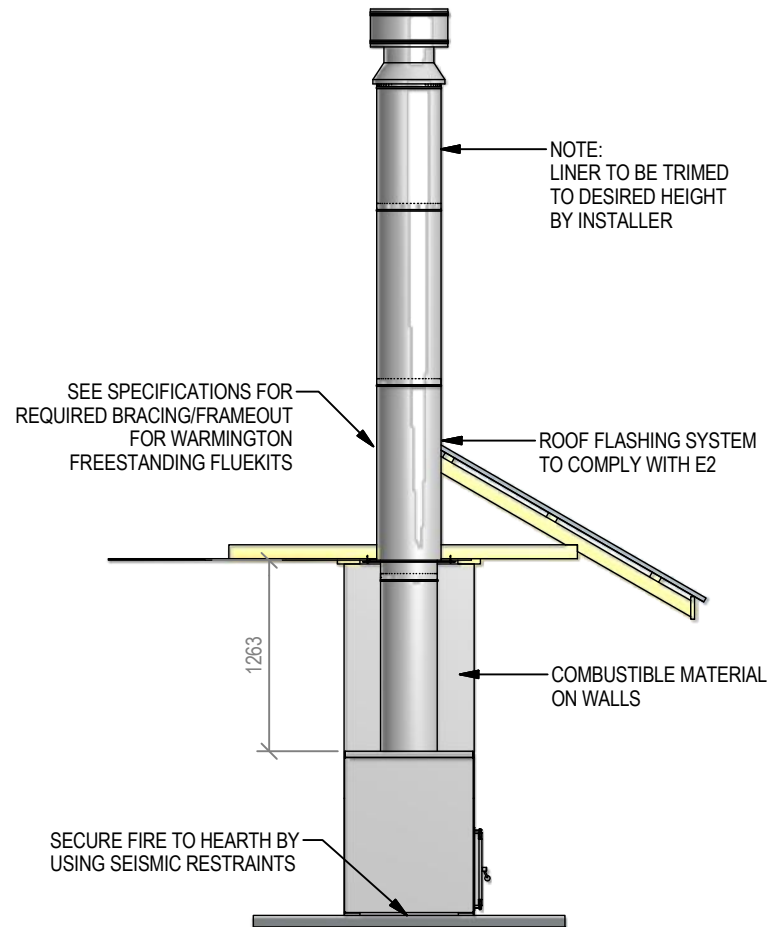

Warmington Industries Ltd.			
PH: 09 273 9227 FAX: 09 273 9241 WEB: www.warmington.co.nz			
TITLE	SI 900 TWIN FREE STANDING SQUARE TOP FIRE INSTALLATION	DATE	20/06/11
DRAWN	ALAN	REVISION	01
SCALE	NOT TO SCALE