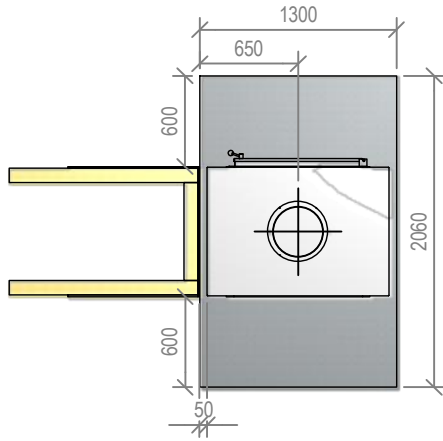

Warmington Open Wood Fire

SI 900 Twin Free Standing Square Top Fire

Fire, Flue System to Comply with NZS 5261 / 5262 : 2003

Due to continued product improvement, Warmington Ind LTD reserves the right to change product specifications without prior notification.

Read all the instructions carefully before commencing the Installation. Failure to follow these instructions may result in a fire hazard and void the warranty

For Specification See: www.warmington.co.nz

Copyright ©

Warmington Industries Ltd.			
PH: 09 273 9227 FAX: 09 273 9241 WEB: www.warmington.co.nz			
TITLE	SI 900 TWIN FREE STANDING SQUARE TOP FIRE		
DRAWN	ALAN	DATE	20/06/11
SCALE	NOT TO SCALE	REVISION	01

Warmington Open Wood Fire

SI 900 Twin Free Standing Square Top Fire Installation

Fire, Flue System to Comply with NZS 5261 / 5262 : 2003

Due to continued product improvement, Warmington Ind LTD reserves the right to change product specifications without prior notification.