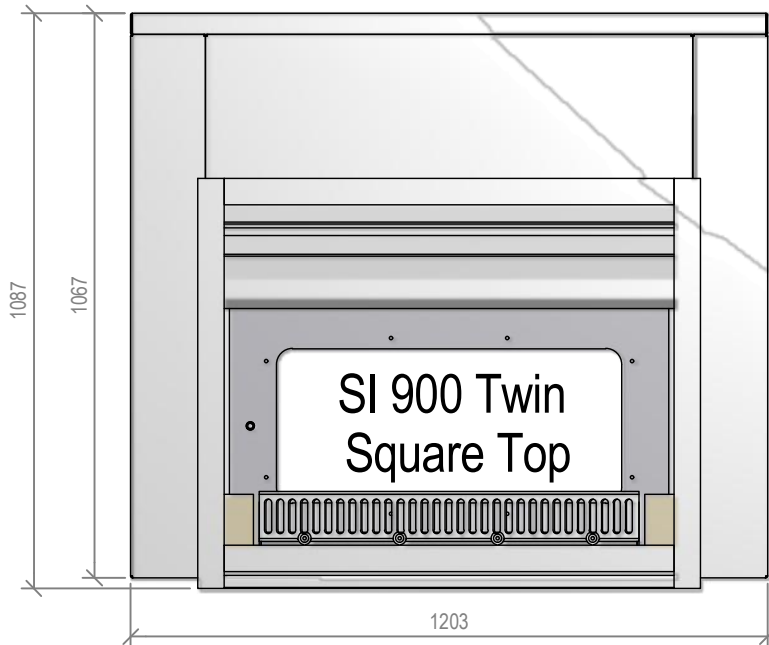

Warmington Open Wood Fire

SI 900 Twin Free Standing Square Top Fire

Fire, Flue System to Comply with NZS 5261 / 5262 : 2003

Due to continued product improvement, Warmington Ind LTD reserves the right to change product specifications without prior notification.

Copyright ©

Warmington Industries Ltd.			
PH: 09 273 9227 FAX: 09 273 9241 WEB: www.warmington.co.nz			
TITLE	SI 900 TWIN FREE STANDING SQUARE TOP FIRE		
DRAWN	ALAN	DATE	20/06/11
SCALE	NOT TO SCALE	REVISION	01

Warmington Open Wood Fire

SI 900 Twin Free Standing Square Top Fire Installation

Fire, Flue System to Comply with NZS 5261 / 5262 : 2003

Due to continued product improvement, Warmington Ind LTD reserves the right to change product specifications without prior notification.