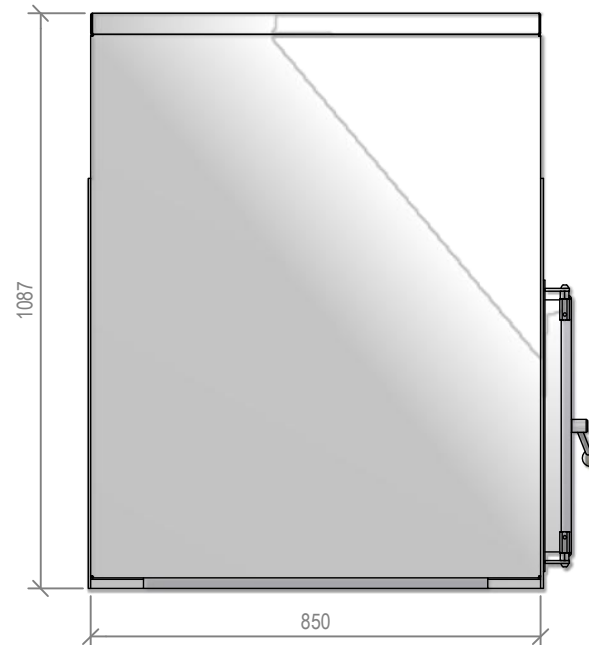

Warmington Open Wood Fire

SI 900 Twin Free Standing Square Top Fire

Fire, Flue System to Comply with NZS 5261 / 5262 : 2003

Due to continued product improvement, Warmington Ind LTD reserves the right to change product specifications without prior notification.

Copyright ©

Warmington Industries Ltd.			
PH: 09 273 9227 FAX: 09 273 9241 WEB: www.warmington.co.nz			
TITLE	SI 900 TWIN FREE STANDING SQUARE TOP FIRE		
DRAWN	ALAN	DATE	20/06/11
SCALE	NOT TO SCALE	REVISION	01

Warmington Open Wood Fire

SI 900 Twin Free Standing Square Top Fire Installation

Fire, Flue System to Comply with NZS 5261 / 5262 : 2003

Due to continued product improvement, Warmington Ind LTD reserves the right to change product specifications without prior notification.