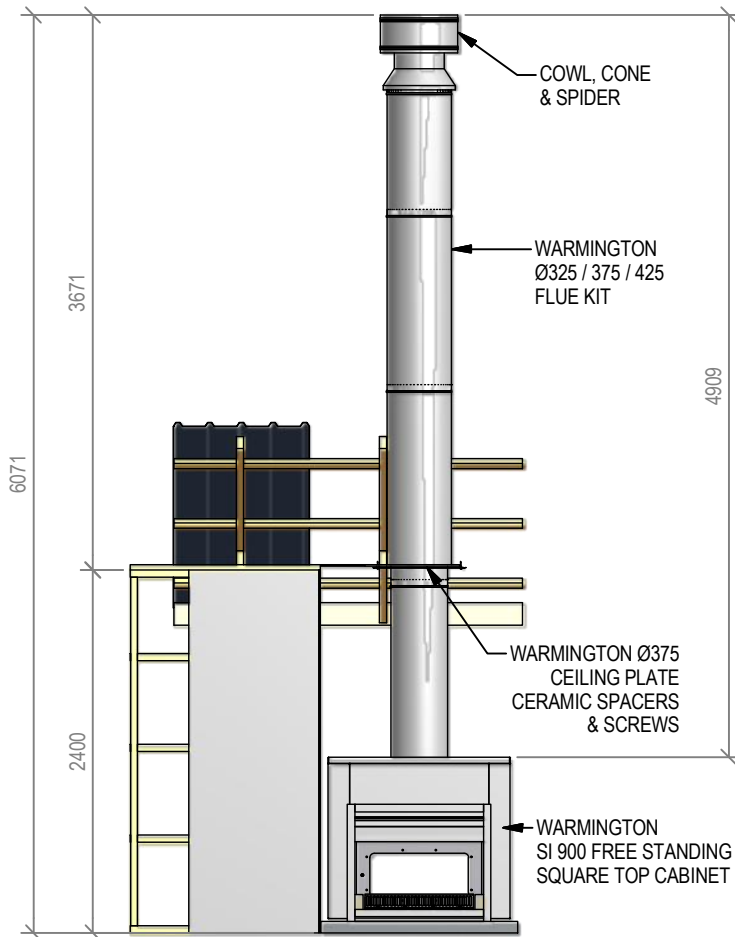

Warmington Open Wood Fire

SI 900 Twin Free Standing Square Top Fire

Fire, Flue System to Comply with NZS 5261 / 5262 : 2003

Due to continued product improvement, Warmington Ind LTD reserves the right to change product specifications without prior notification.

Copyright ©

Warmington Industries Ltd.			
PH: 09 273 9227 FAX: 09 273 9241 WEB: www.warmington.co.nz			
TITLE	SI 900 TWIN FREE STANDING SQUARE TOP FIRE		
DRAWN	ALAN	DATE	20/06/11
SCALE	NOT TO SCALE	REVISION	01

Warmington Open Wood Fire

SI 900 Twin Free Standing Square Top Fire Installation

Fire, Flue System to Comply with NZS 5261 / 5262 : 2003

Due to continued product improvement, Warmington Ind LTD reserves the right to change product specifications without prior notification.

Copyright ©

Warmington Industries Ltd.			
PH: 09 273 9227 FAX: 09 273 9241 WEB: www.warmington.co.nz			
TITLE	SI 900 TWIN FREE STANDING SQUARE TOP FIRE INSTALLATION	DATE	20/06/11
DRAWN	ALAN	REVISION	01
SCALE	NOT TO SCALE		