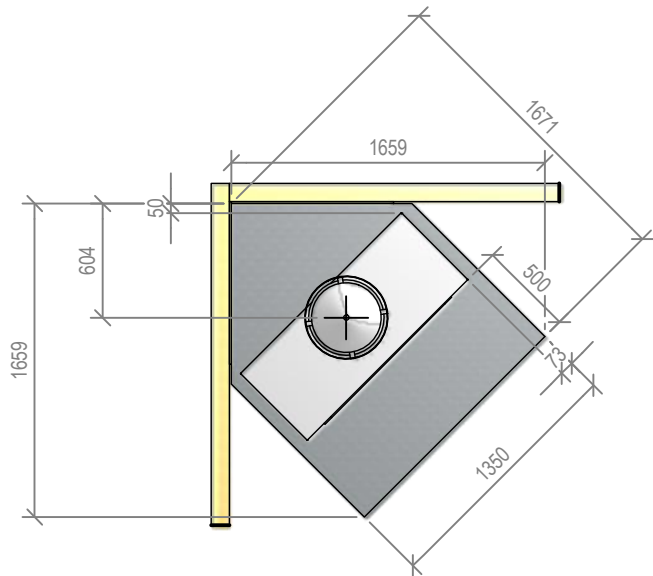

Copyright ©

Uses Warmington Ø250/300/350 Flue System

<b>Warmington Industries Ltd.</b>			
PH: 09 273 9227 FAX: 09 273 9241 WEB: <a href="http://www.warmington.co.nz">www.warmington.co.nz</a>			
TITLE	SI 900 FREE STANDING SQUARE TOP CABINET - S STRAIGHT HEARTH	DATE	07/06/11
DRAWN	ROBERT	REVISION	01
SCALE	NOT TO SCALE		