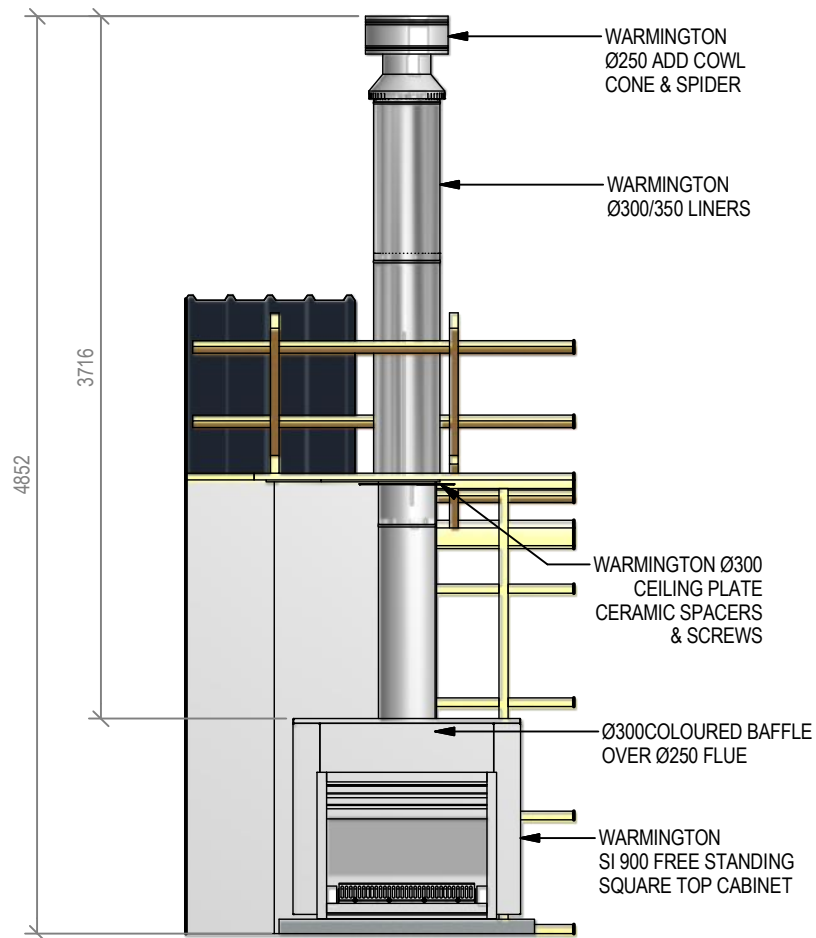

Warmington Open Wood Fire

SI 900 Freestanding Square Top Cabinet - Straight Hearth

Fire, Flue System to Comply with AS/NZS 2918:2001

Due to continued product improvement, Warmington Ind LTD reserves the right to change product specifications without prior notification.

Read all the instructions carefully before commencing the Installation. Failure to follow these instructions may result in a fire hazard and void the warranty

For Specification See: www.warmington.co.nz

Copyright ©

Uses Warmington Ø250/300/350 Flue System