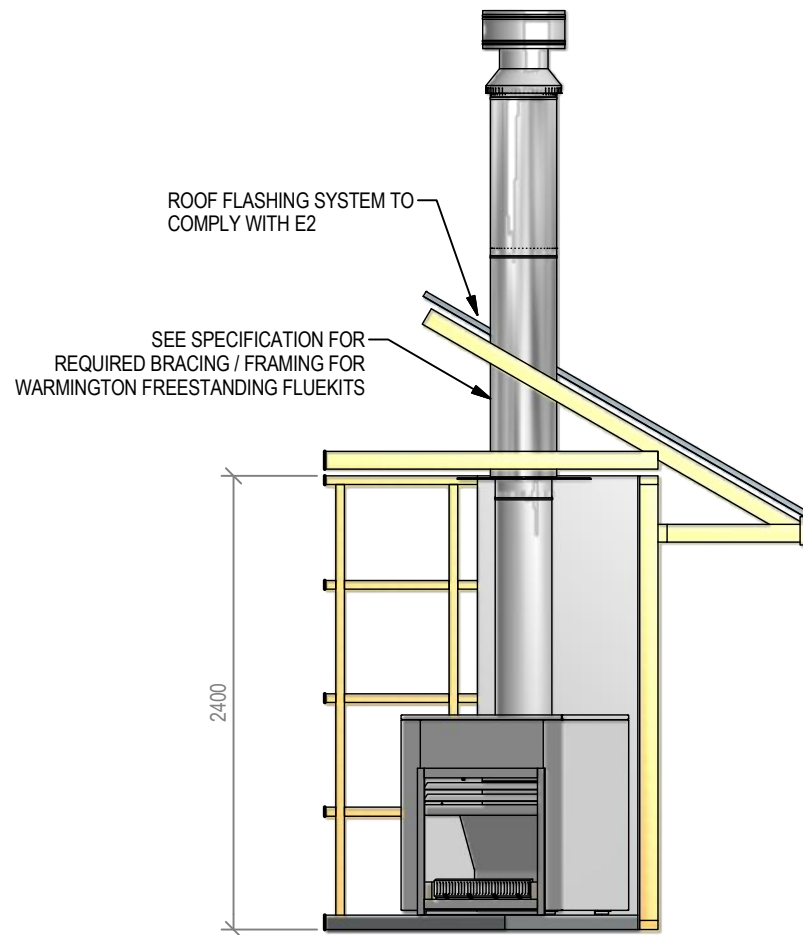

Warmington Industries Ltd.			
PH: 09 273 9227 FAX: 09 273 9241 WEB: www.warmington.co.nz			
TITLE	SI 900 FREE STANDING SQUARE TOP CABINET - CORNER HEARTH	DATE	08/06/11
DRAWN	ROBERT	REVISION	01
SCALE	NOT TO SCALE