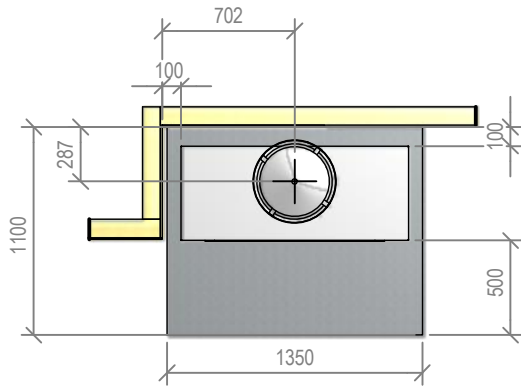

## SI 900 Freestanding Square Top Cabinet

Fire, Flue System to Comply with AS/NZS 2918:2001

**Due to continued product improvement, Warmington Ind LTD reserves the right to change product specifications without prior notification.**

Copyright ©

<b>Warmington Industries Ltd.</b>	
PH: 09 273 9227 FAX: 09 273 9241 WEB: <a href="http://www.warmington.co.nz">www.warmington.co.nz</a>	
TITLE	SI 900 FREE STANDING SQUARE TOP CABINET
DRAWN	ROBERT
DATE	02/06/11
SCALE	NOT TO SCALE
REVISION	01