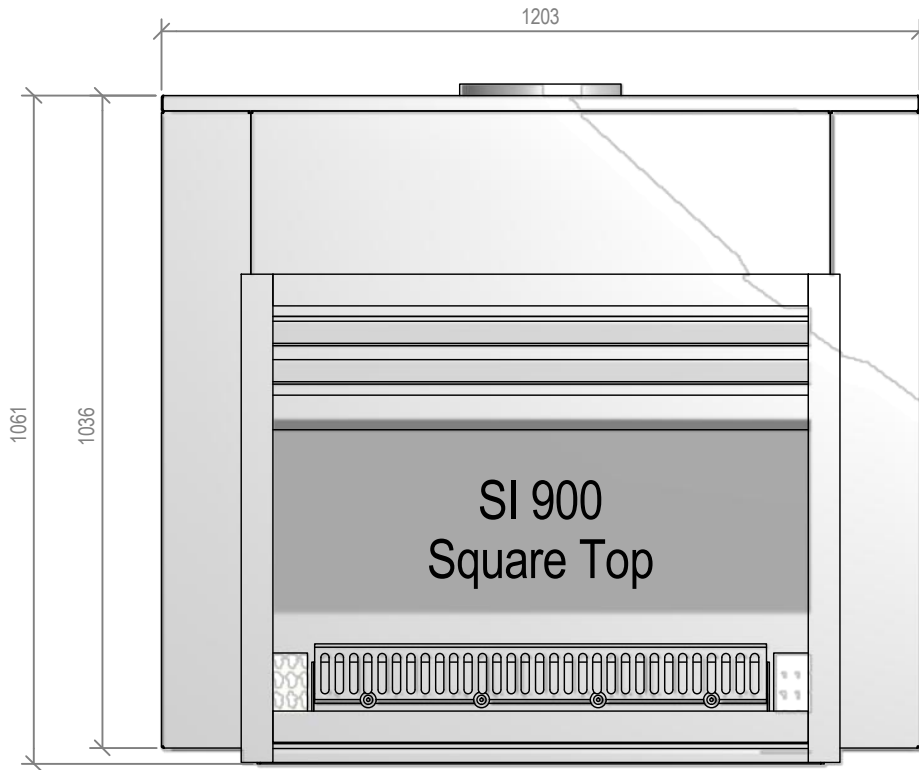

Warmington Open Wood Fire

SI 900 Freestanding Square Top Cabinet

Fire, Flue System to Comply with AS/NZS 2918:2001

Due to continued product improvement, Warmington Ind LTD reserves the right to change product specifications without prior notification.

Read all the Instructions carefully before commencing the Installation. Failure to follow these instructions may result in a fire hazard and void the warranty

For Specification See: www.warmington.co.nz

Copyright ©

Warmington Industries Ltd.	
PH: 09 273 9227 FAX: 09 273 9241 WEB: www.warmington.co.nz	
TITLE	SI 900 FREE STANDING SQUARE TOP CABINET
DRAWN	ROBERT
DATE	02/06/11
SCALE	NOT TO SCALE
REVISION	01