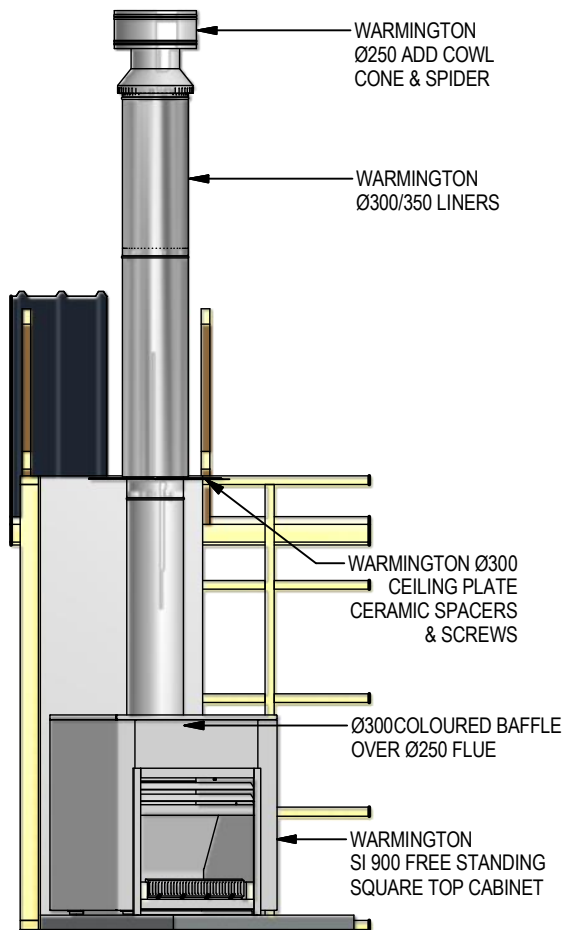

Warmington Industries Ltd.			
PH: 09 273 9227 FAX: 09 273 9241 WEB: www.warmington.co.nz			
TITLE	SI 900 FREE STANDING SQUARE TOP CABINET - CORNER HEARTH	DATE	08/06/11
DRAWN	ROBERT	REVISION	01
SCALE	NOT TO SCALE