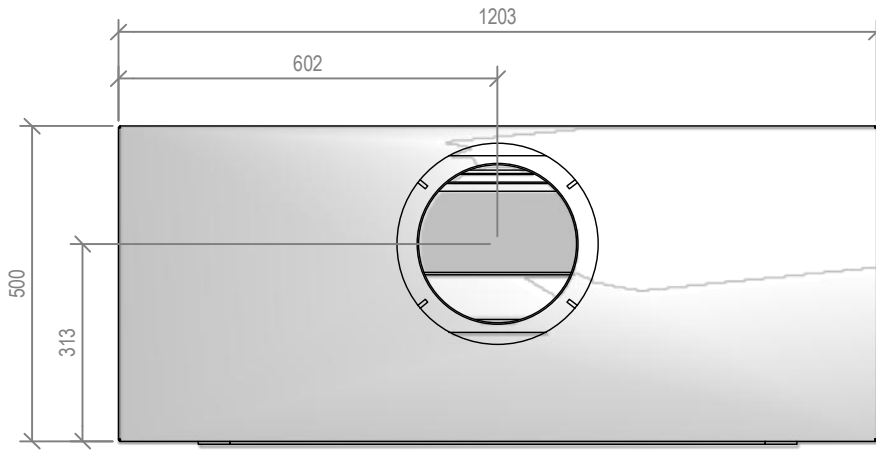

Warmington Open Wood Fire

SI 900 Freestanding Square Top Cabinet

Fire, Flue System to Comply with AS/NZS 2918:2001

Due to continued product improvement, Warmington Ind LTD reserves the right to change product specifications without prior notification.

Read all the Instructions carefully before commencing the Installation. Failure to follow these instructions may result in a fire hazard and void the warranty

For Specification See: www.warmington.co.nz

Copyright ©

Warmington Industries Ltd.	
PH: 09 273 9227 FAX: 09 273 9241 WEB: www.warmington.co.nz	
TITLE	SI 900 FREE STANDING SQUARE TOP CABINET
DRAWN	ROBERT
DATE	02/06/11
SCALE	NOT TO SCALE
REVISION	01