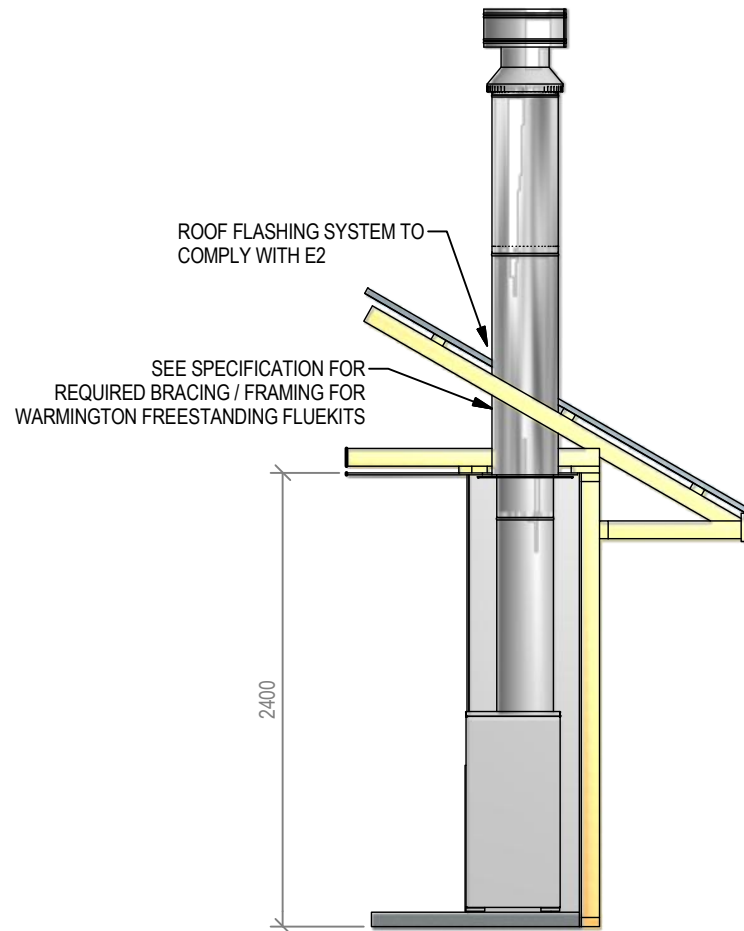

Warmington Open Wood Fire

SI 900 Freestanding Square Top Cabinet - Straight Hearth

Fire, Flue System to Comply with AS/NZS 2918:2001

Due to continued product improvement, Warmington Ind LTD reserves the right to change product specifications without prior notification.

Read all the instructions carefully before commencing the Installation. Failure to follow these instructions may result in a fire hazard and void the warranty

For Specification See: www.warmington.co.nz

Copyright ©

Uses Warmington Ø250/300/350 Flue System