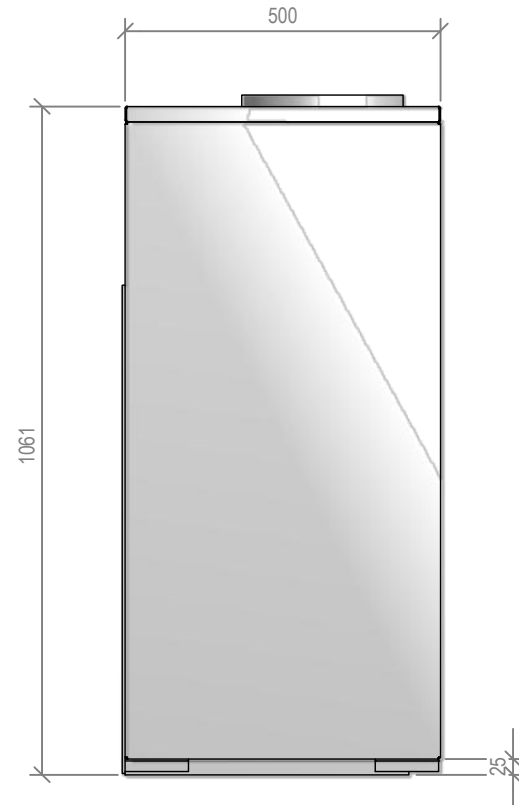

Warmington Open Wood Fire

SI 900 Freestanding Square Top Cabinet

Fire, Flue System to Comply with AS/NZS 2918:2001

Due to continued product improvement, Warmington Ind LTD reserves the right to change product specifications without prior notification.

Read all the Instructions carefully before commencing the Installation. Failure to follow these instructions may result in a fire hazard and void the warranty

For Specification See: www.warmington.co.nz

Copyright ©

Warmington Industries Ltd.	
PH: 09 273 9227 FAX: 09 273 9241 WEB: www.warmington.co.nz	
TITLE	SI 900 FREE STANDING SQUARE TOP CABINET
DRAWN	ROBERT
DATE	02/06/11
SCALE	NOT TO SCALE
REVISION	01