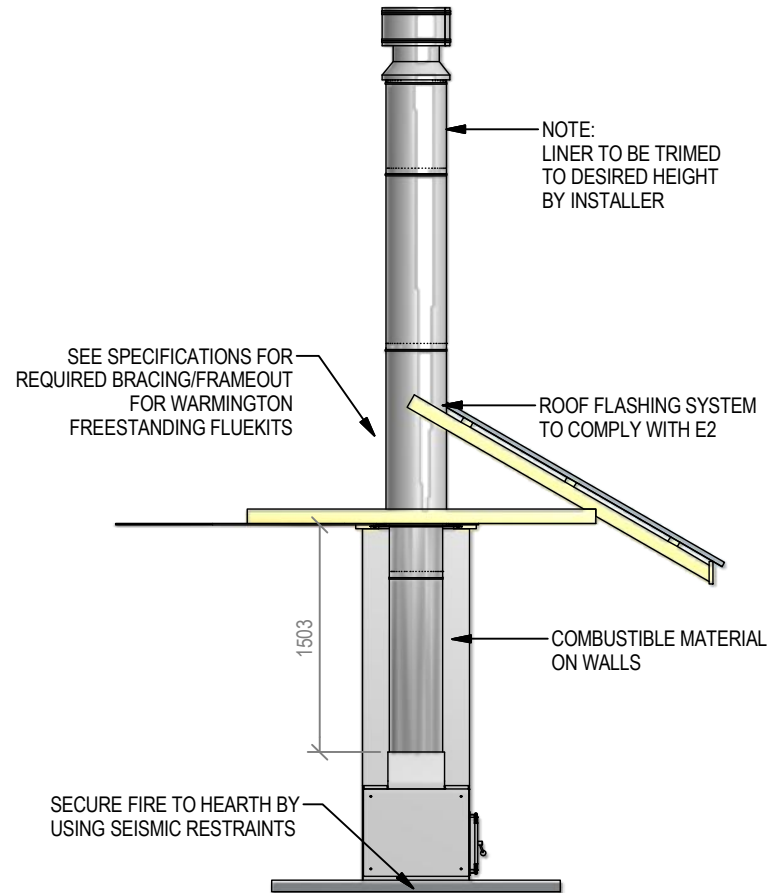

Warmington Industries Ltd.			
PH: 09 273 9227 FAX: 09 273 9241 WEB: www.warmington.co.nz			
TITLE	SI 780 TWIN FREE STANDING TAPER TOP FIRE INSTALLATION	DATE	13/06/11
DRAWN	ALAN	REVISION	01
SCALE	NOT TO SCALE