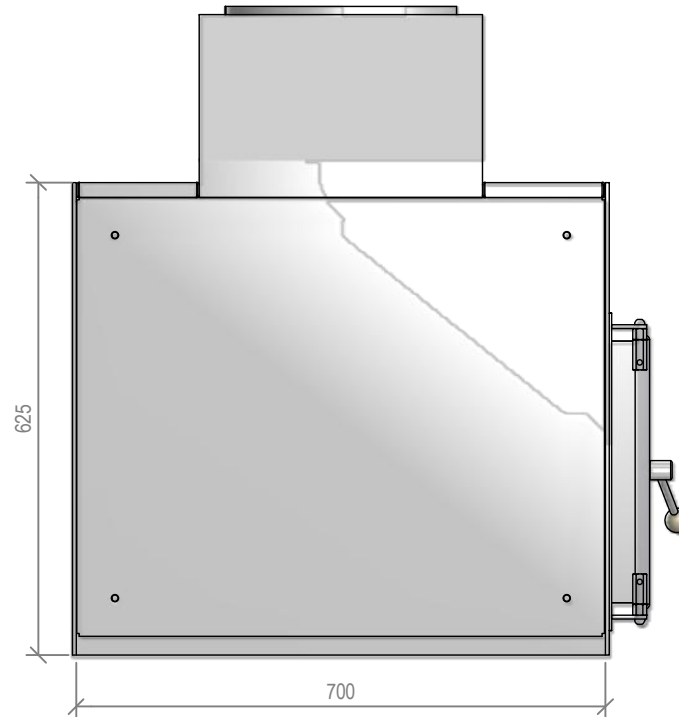

Warmington Open Wood Fire

SI 780 Twin Free Standing Taper Top Fire

Fire, Flue System to Comply with NZS 5261 / 5262 : 2003

Due to continued product improvement, Warmington Ind LTD reserves the right to change product specifications without prior notification.

Copyright ©

Warmington Industries Ltd.			
PH: 09 273 9227 FAX: 09 273 9241 WEB: www.warmington.co.nz			
TITLE	SI 780 TWIN FREE STANDING TAPER TOP FIRE		
DRAWN	ALAN	DATE	13/06/11
SCALE	NOT TO SCALE	REVISION	01

Warmington Open Wood Fire

SI 780 Twin Free Standing Taper Top Fire Installation

Fire, Flue System to Comply with NZS 5261 / 5262 : 2003

Due to continued product improvement, Warmington Ind LTD reserves the right to change product specifications without prior notification.