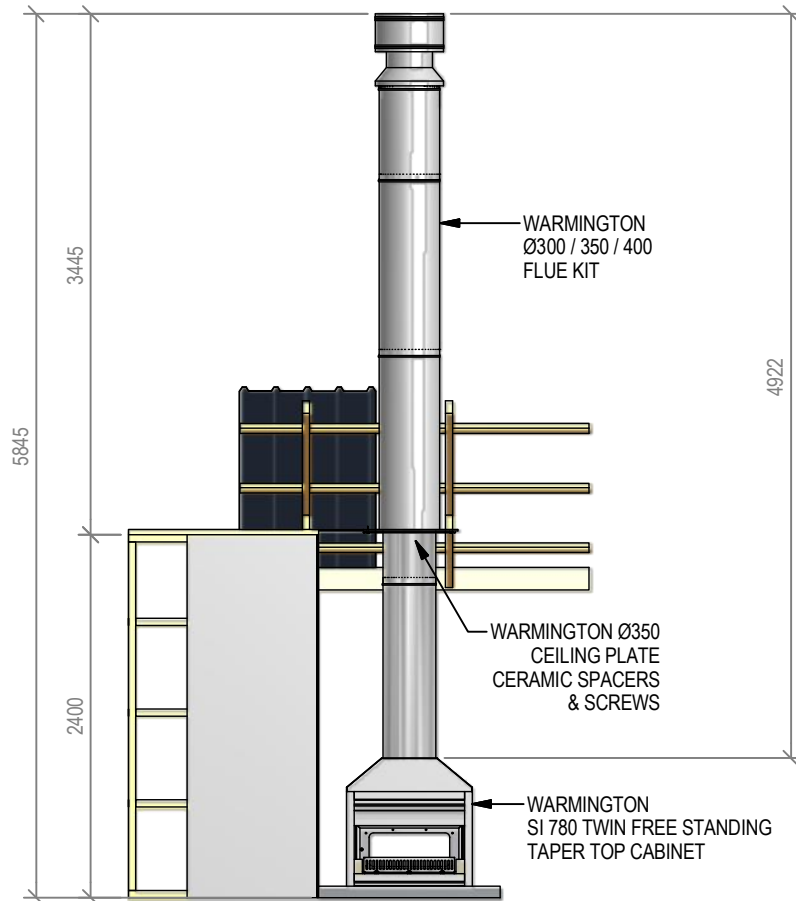

Copyright ©

Warmington Industries Ltd.			
PH: 09 273 9227 FAX: 09 273 9241 WEB: www.warmington.co.nz			
TITLE	SI 780 TWIN FREE STANDING TAPER TOP FIRE		
DRAWN	ALAN	DATE	13/06/11
SCALE	NOT TO SCALE	REVISION	01

Warmington Open Wood Fire

SI 780 Twin Free Standing Taper Top Fire Installation

Fire, Flue System to Comply with NZS 5261 / 5262 : 2003

Due to continued product improvement, Warmington Ind LTD reserves the right to change product specifications without prior notification.

Copyright ©

Warmington Industries Ltd.			
PH: 09 273 9227 FAX: 09 273 9241 WEB: www.warmington.co.nz			
TITLE	SI 780 TWIN FREE STANDING TAPER TOP FIRE INSTALLATION	DATE	13/06/11
DRAWN	ALAN	REVISION	01
SCALE	NOT TO SCALE		