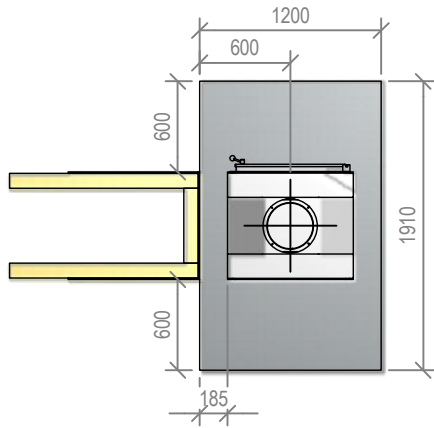

Warmington Open Wood Fire

SI 780 Twin Free Standing Taper Top Fire

Fire, Flue System to Comply with NZS 5261 / 5262 : 2003

Due to continued product improvement, Warmington Ind LTD reserves the right to change product specifications without prior notification.

Read all the instructions carefully before commencing the Installation. Failure to follow these instructions may result in a fire hazard and void the warranty

For Specification See: www.warmington.co.nz

Copyright ©

Warmington Industries Ltd.			
PH: 09 273 9227 FAX: 09 273 9241 WEB: www.warmington.co.nz			
TITLE	SI 780 TWIN FREE STANDING TAPER TOP FIRE		
DRAWN	ALAN	DATE	13/06/11
SCALE	NOT TO SCALE	REVISION	01