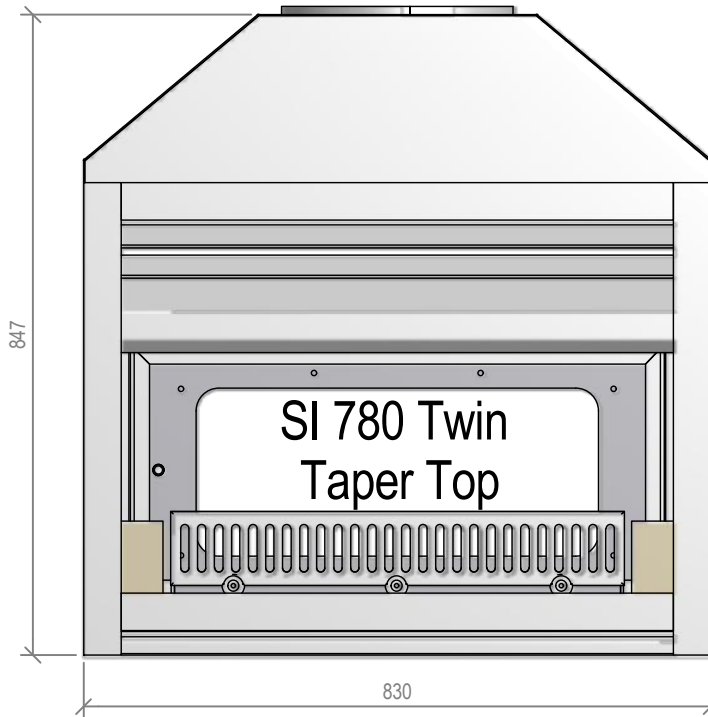

Warmington Open Wood Fire

SI 780 Twin Free Standing Taper Top Fire

Fire, Flue System to Comply with NZS 5261 / 5262 : 2003

Due to continued product improvement, Warmington Ind LTD reserves the right to change product specifications without prior notification.

Copyright ©

Warmington Industries Ltd.			
PH: 09 273 9227 FAX: 09 273 9241 WEB: www.warmington.co.nz			
TITLE	SI 780 TWIN FREE STANDING TAPER TOP FIRE		
DRAWN	ALAN	DATE	13/06/11
SCALE	NOT TO SCALE	REVISION	01

Warmington Open Wood Fire

SI 780 Twin Free Standing Taper Top Fire Installation

Fire, Flue System to Comply with NZS 5261 / 5262 : 2003

Due to continued product improvement, Warmington Ind LTD reserves the right to change product specifications without prior notification.

Copyright ©

Warmington Industries Ltd.			
PH: 09 273 9227 FAX: 09 273 9241 WEB: www.warmington.co.nz			
TITLE	SI 780 TWIN FREE STANDING TAPER TOP FIRE INSTALLATION	DATE	13/06/11
DRAWN	ALAN	REVISION	01
SCALE	NOT TO SCALE		