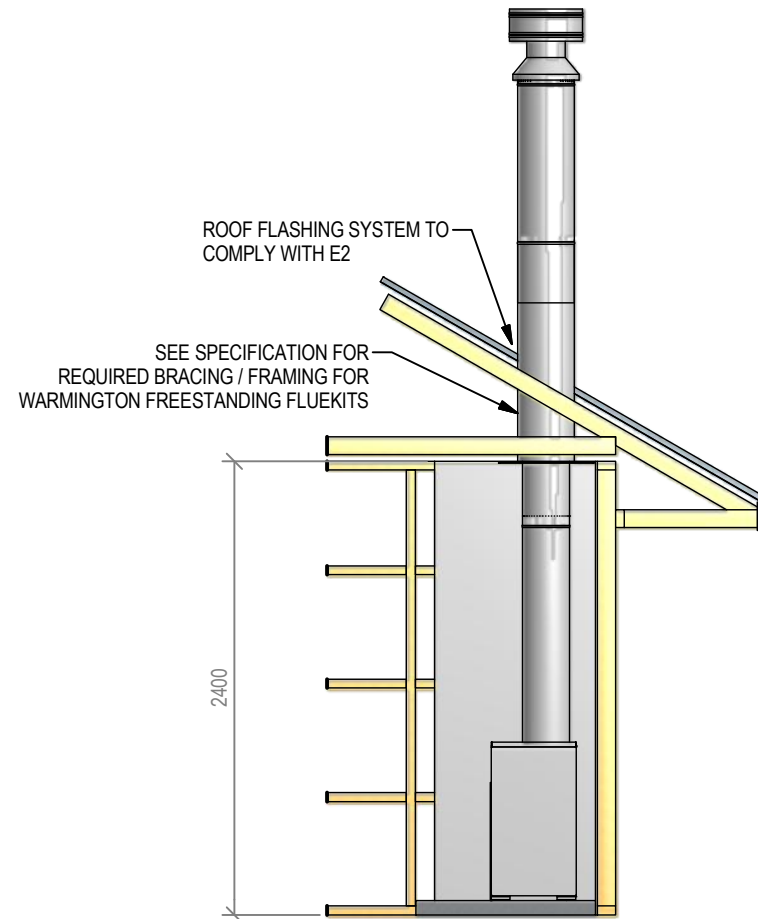

Warmington Industries Ltd.		PH: 09 273 9227 FAX: 09 273 9241 WEB: www.warmington.co.nz	
TITLE	SI 780 FREE STANDING SQUARE TOP CABINET - STRAIGHT HEARTH	DATE	09/06/11
DRAWN	ROBERT	SCALE	NOT TO SCALE
SCALE	NOT TO SCALE	REVISION	01