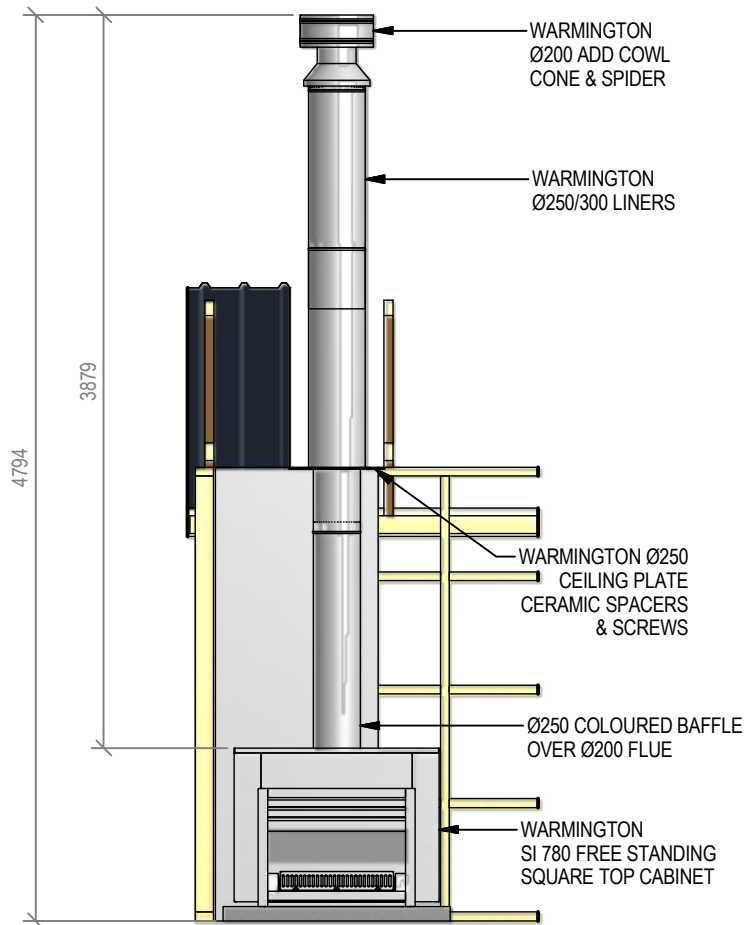

Warmington Industries Ltd.		PH: 09 273 9227 FAX: 09 273 9241 WEB: www.warmington.co.nz	
TITLE	SI 780 FREE STANDING SQUARE TOP CABINET - STRAIGHT HEARTH	DATE	09/06/11
DRAWN	ROBERT	SCALE	NOT TO SCALE
SCALE	NOT TO SCALE	REVISION	01