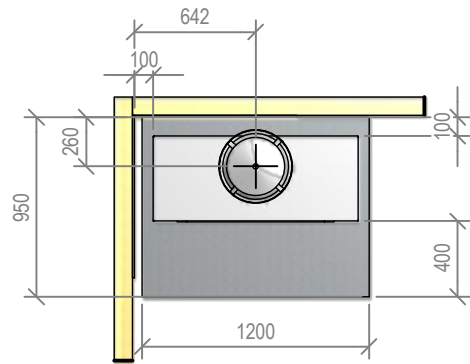

Warmington Open Wood Fire

SI 780 Freestanding Square Top Cabinet

Fire, Flue System to Comply with ASNZS 2918:2001

Due to continued product improvement, Warmington Ind LTD reserves the right to change product specifications without prior notification.

Read all the Instructions carefully before commencing the Installation. Failure to follow these instructions may result in a fire hazard and void the warranty

For Specification See: www.warmington.co.nz

Copyright ©

Warmington Industries Ltd.			
PH: 09 273 9227 FAX: 09 273 9241 WEB: www.warmington.co.nz			
TITLE	SI 780 FREE STANDING SQUARE TOP CABINET		
DRAWN	ROBERT	DATE	09/06/11
SCALE	NOT TO SCALE	REVISION	01

Warmington Open Wood Fire

SI 780 Freestanding Square Top Cabinet - Straight Hearth

Fire, Flue System to Comply with AS/NZS 2918:2001

Due to continued product improvement, Warmington Ind LTD reserves the right to change product specifications without prior notification.