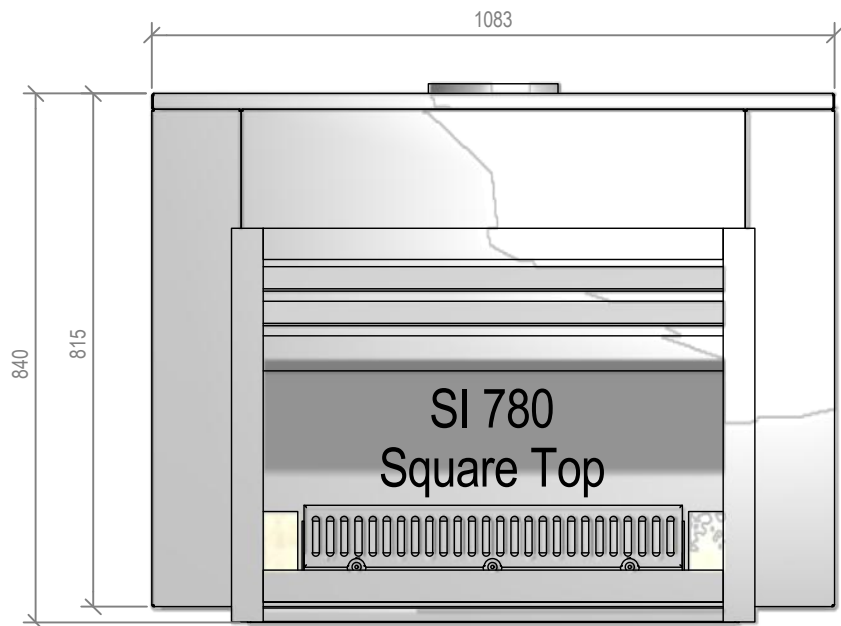

Warmington Industries Ltd.			
PH: 09 273 9227 FAX: 09 273 9241 WEB: www.warmington.co.nz			
TITLE	SI 780 FREE STANDING SQUARE TOP CABINET		
DRAWN	ROBERT	DATE	09/06/11
SCALE	NOT TO SCALE	REVISION	01