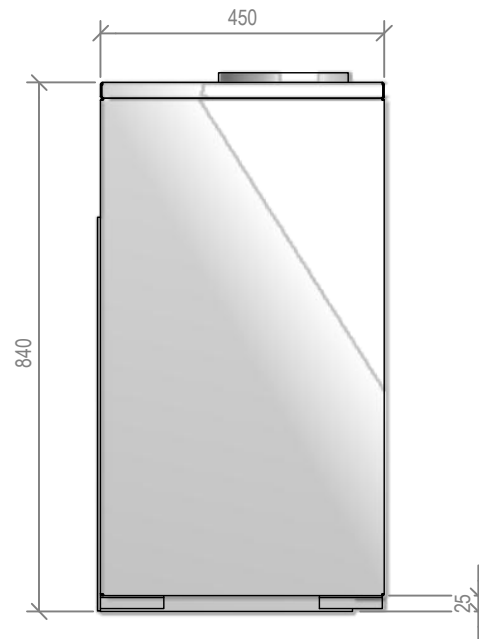

Warmington Industries Ltd.			
PH: 09 273 9227 FAX: 09 273 9241 WEB: www.warmington.co.nz			
TITLE	SI 780 FREE STANDING SQUARE TOP CABINET		
DRAWN	ROBERT	DATE	09/06/11
SCALE	NOT TO SCALE	REVISION	01