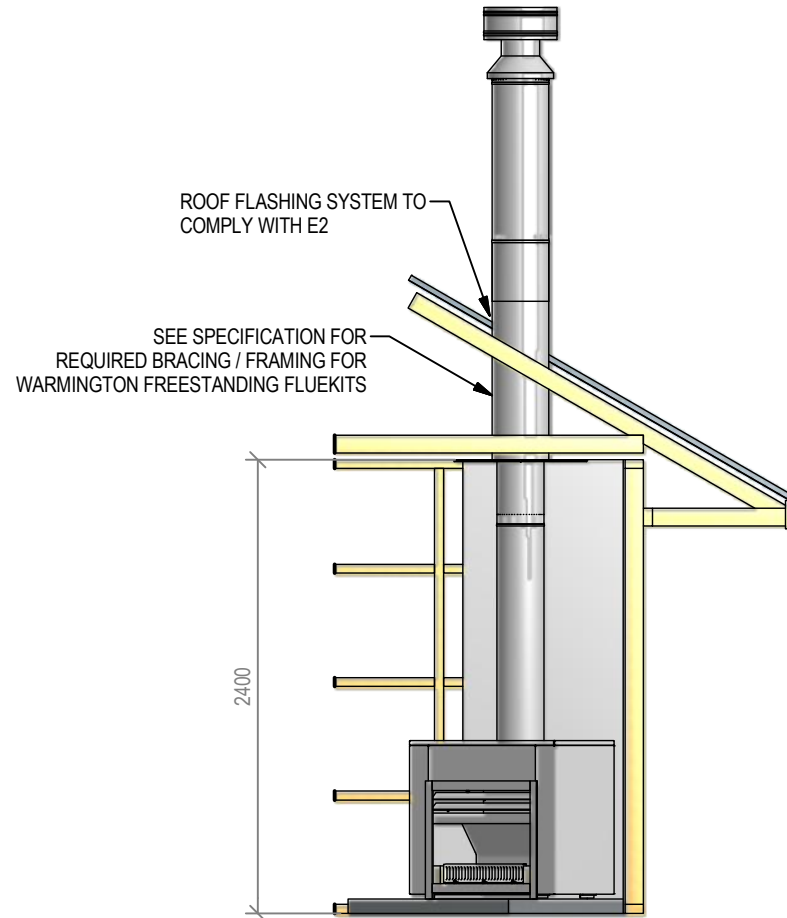

Warmington Industries Ltd.	
PH: 09 273 9227 FAX: 09 273 9241 WEB: www.warmington.co.nz	
TITLE	SI 780 FREE STANDING SQUARE TOP CABINET - CORNER HEARTH
DRAWN	ROBERT
DATE	09/06/11
SCALE	NOT TO SCALE
REVISION	01