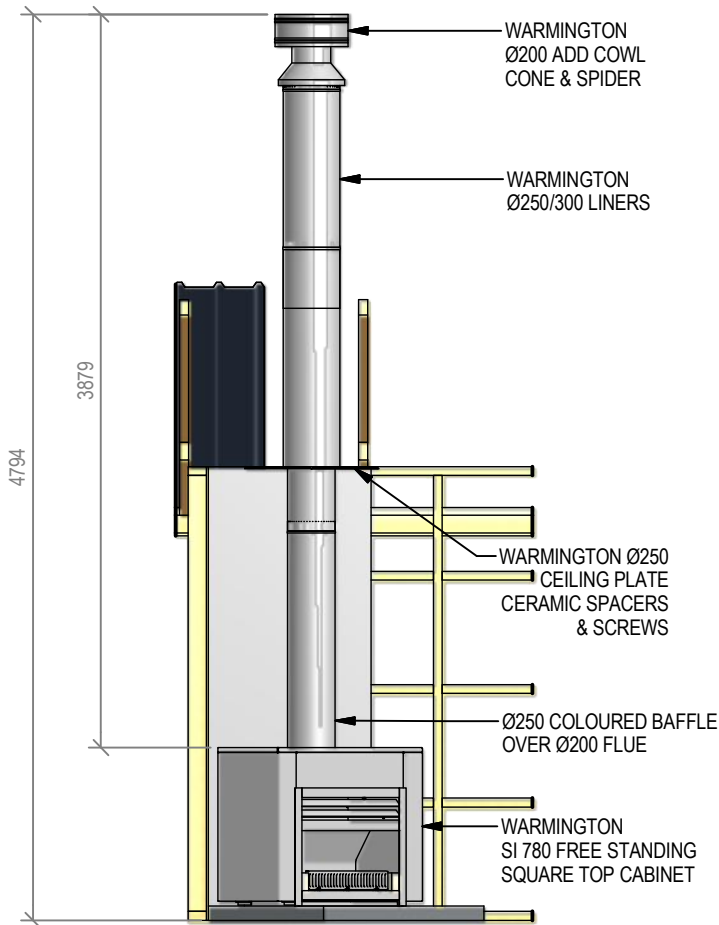

Warmington Industries Ltd.	
PH: 09 273 9227 FAX: 09 273 9241 WEB: www.warmington.co.nz	
TITLE	SI 780 FREE STANDING SQUARE TOP CABINET - CORNER HEARTH
DRAWN	ROBERT
DATE	09/06/11
SCALE	NOT TO SCALE
REVISION	01