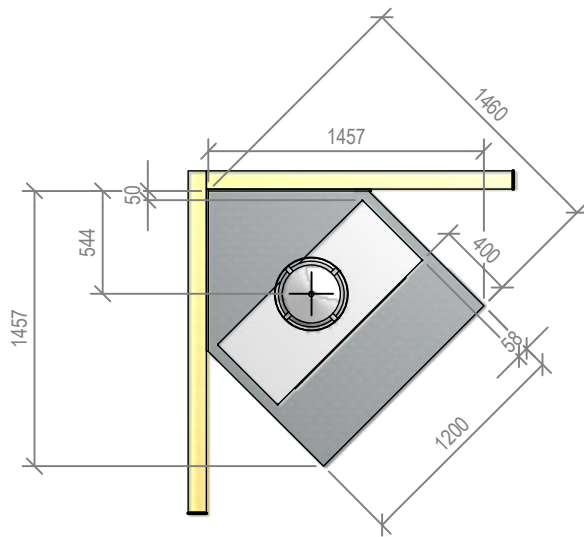

Warmington Open Wood Fire

SI 780 Freestanding Square Top Cabinet - Corner Hearth

Fire, Flue System to Comply with ASNZS 2918:2001

Due to continued product improvement, Warmington Ind LTD reserves the right to change product specifications without prior notification.

Read all the Instructions carefully before commencing the Installation. Failure to follow these instructions may result in a fire hazard and void the warranty

For Specification See: www.warmington.co.nz

Copyright ©

Uses Warmington Ø200/250/300 Flue System