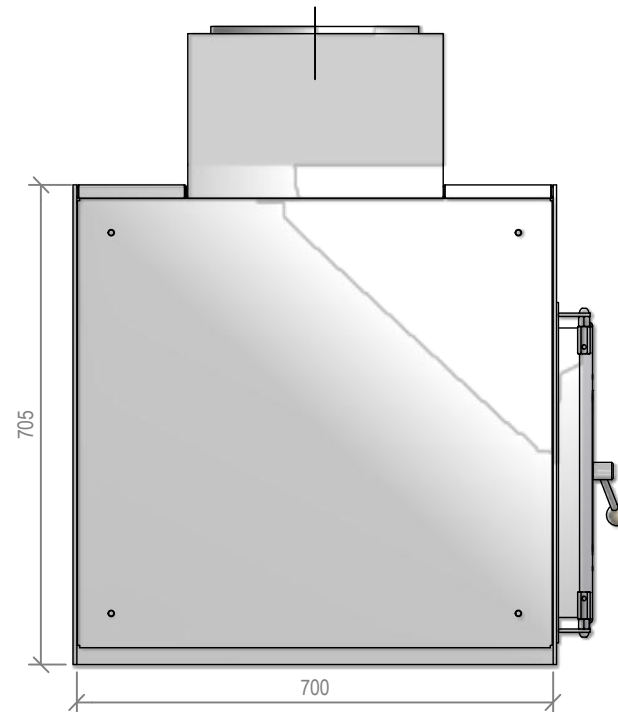

### SI 780T Twin Free Standing Taper Top Fire

Fire, Flue System to Comply with NZS 5261 / 5262 : 2003

**Due to continued product improvement, Warmington Ind LTD reserves the right to change product specifications without prior notification.**

Copyright ©

<b>Warmington Industries Ltd.</b>			
PH: 09 273 9227 FAX: 09 273 9241 WEB: <a href="http://www.warmington.co.nz">www.warmington.co.nz</a>			
TITLE	SI 780T TWIN FREE STANDING TAPER TOP FIRE		
DRAWN	ALAN	DATE	13/06/11
SCALE	NOT TO SCALE	REVISION	01