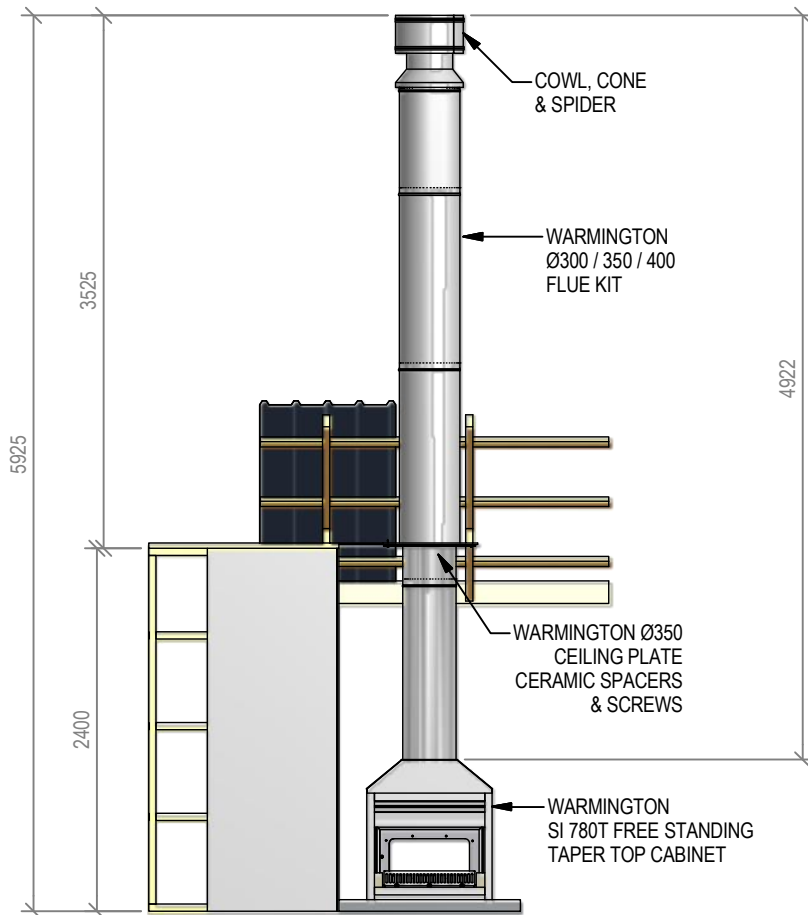

Warmington Industries Ltd.		PH: 09 273 9227 FAX: 09 273 9241 WEB: www.warmington.co.nz	
TITLE	SI 780T TWIN FREE STANDING TAPER TOP FIRE INSTALLATION	DATE	13/06/11
DRAWN	ALAN	REVISION	01
SCALE	NOT TO SCALE