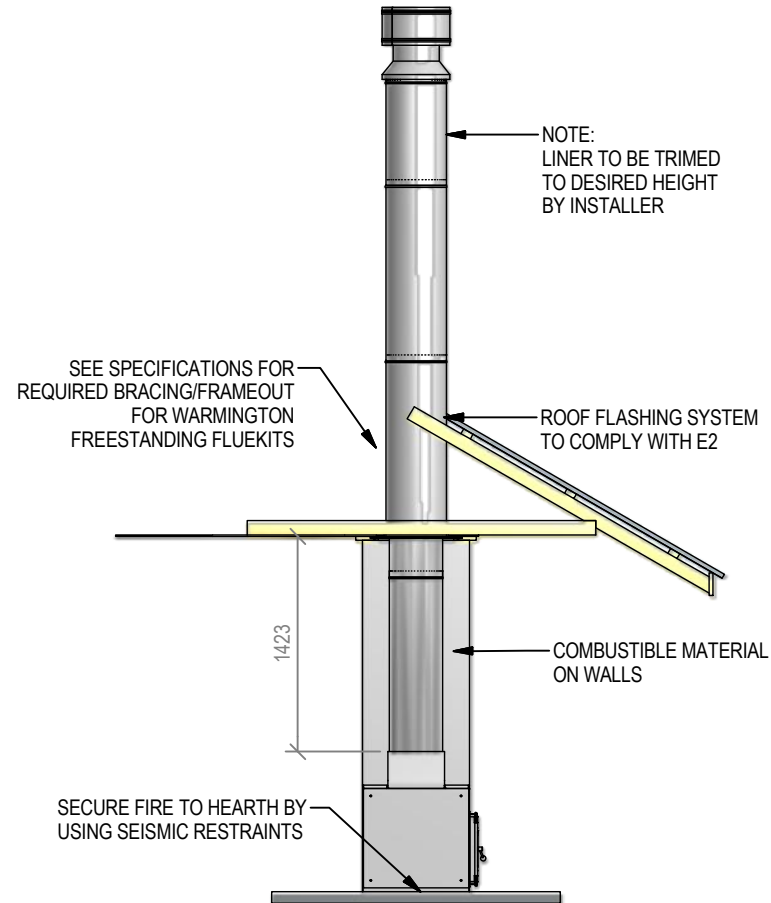

Warmington Industries Ltd.		PH: 09 273 9227 FAX: 09 273 9241 WEB: www.warmington.co.nz	
TITLE	SI 780T TWIN FREE STANDING TAPER TOP FIRE INSTALLATION	DATE	13/06/11
DRAWN	ALAN	REVISION	01
SCALE	NOT TO SCALE