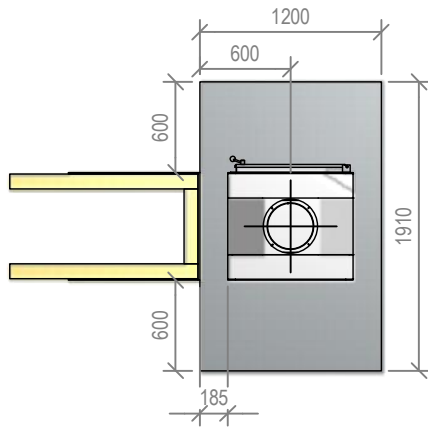

### SI 780T Twin Free Standing Taper Top Fire

Fire, Flue System to Comply with NZS 5261 / 5262 : 2003

**Due to continued product improvement, Warmington Ind LTD reserves the right to change product specifications without prior notification.**

Copyright ©

<b>Warmington Industries Ltd.</b>			
PH: 09 273 9227 FAX: 09 273 9241 WEB: <a href="http://www.warmington.co.nz">www.warmington.co.nz</a>			
TITLE	SI 780T TWIN FREE STANDING TAPER TOP FIRE		
DRAWN	ALAN	DATE	13/06/11
SCALE	NOT TO SCALE	REVISION	01