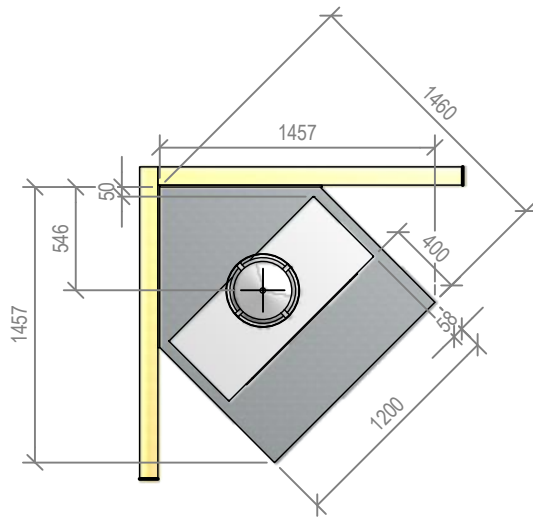

Warmington Open Wood Fire

SI 780T Freestanding Square Top Cabinet - Corner Hearth

Fire, Flue System to Comply with ASNZS 2918:2001

Due to continued product improvement, Warmington Ind LTD reserves the right to change product specifications without prior notification.

Read all the Instructions carefully before commencing the Installation. Failure to follow these instructions may result in a fire hazard and void the warranty

For Specification See: www.warmington.co.nz

Copyright ©

Uses Warmington Ø200/250/300 Flue System