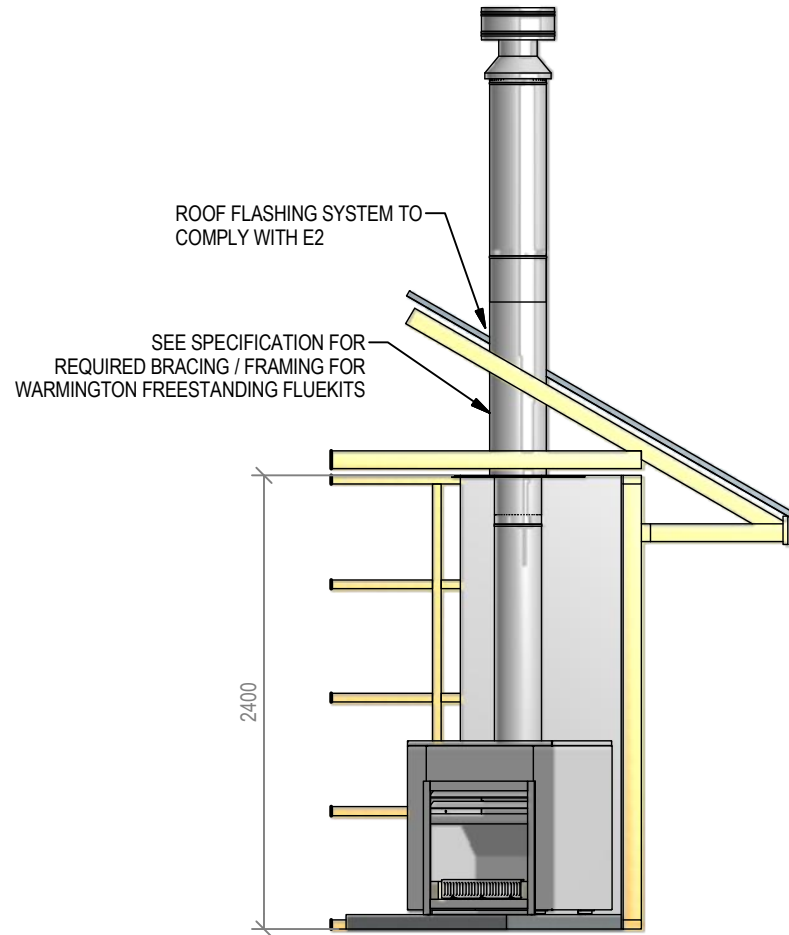

Warmington Industries Ltd.			
PH: 09 273 9227 FAX: 09 273 9241 WEB: www.warmington.co.nz			
TITLE	SI 780T FREE STANDING SQUARE TOP CABINET - CORNER HEARTH		
DRAWN	ROBERT	DATE	09/06/11
SCALE	NOT TO SCALE	REVISION	01