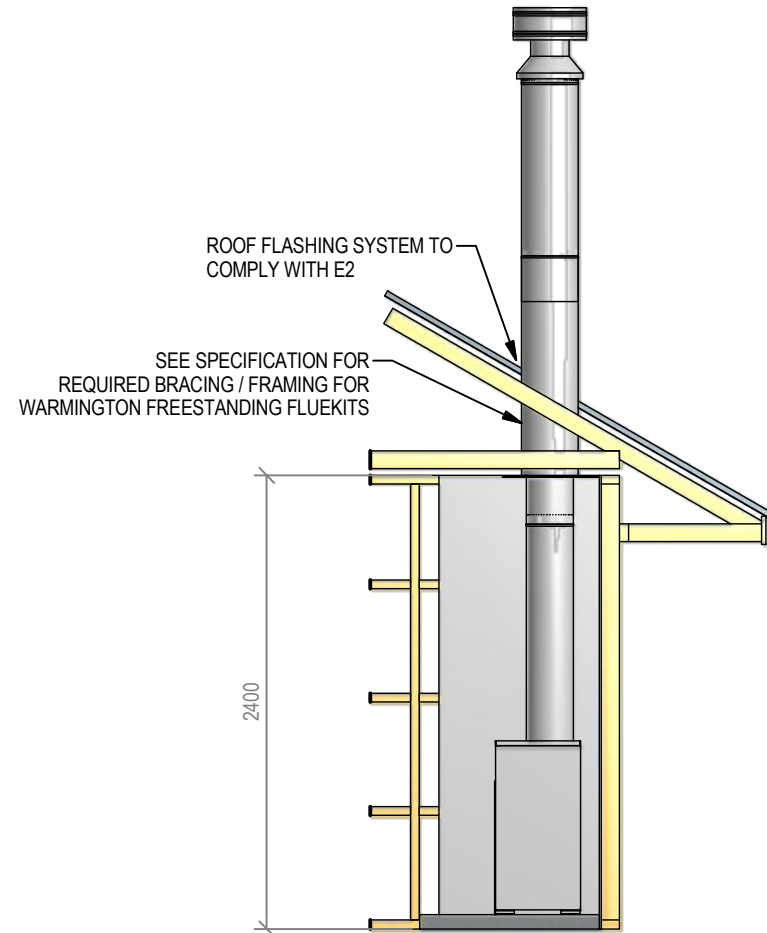

Warmington Open Wood Fire

SI 780T Freestanding Square Top Cabinet - Straight Hearth

Fire, Flue System to Comply with ASNZS 2918:2001

Due to continued product improvement, Warmington Ind LTD reserves the right to change product specifications without prior notification.

Read all the Instructions carefully before commencing the Installation. Failure to follow these instructions may result in a fire hazard and void the warranty

For Specification See: www.warmington.co.nz

Copyright ©

Uses Warmington Ø200/250/300 Flue System