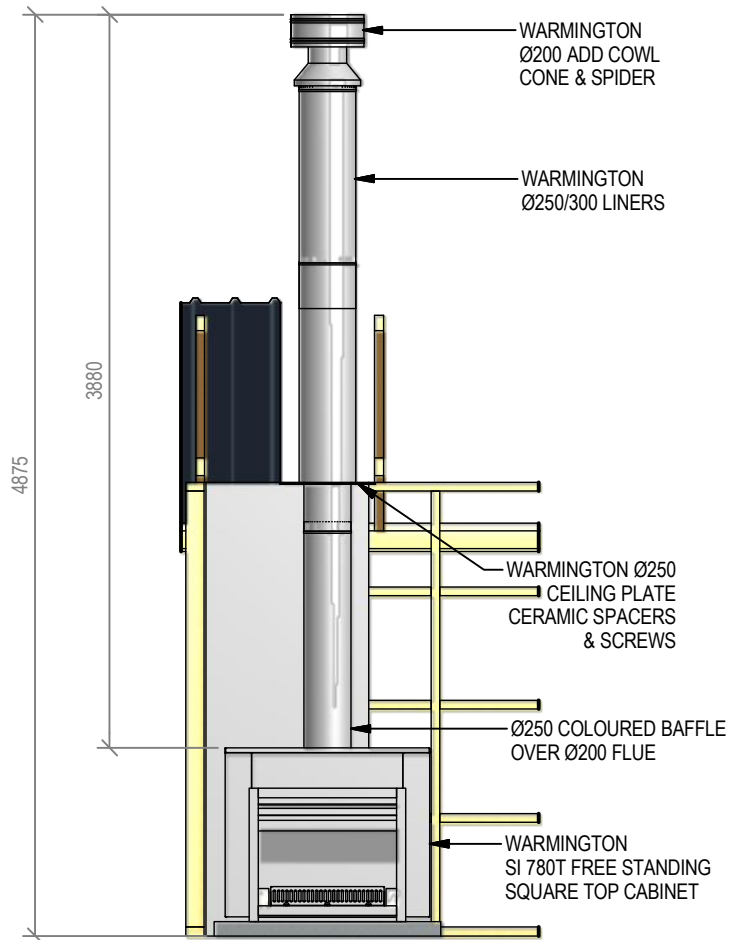

Warmington Open Wood Fire

SI 780T Freestanding Square Top Cabinet - Straight Hearth

Fire, Flue System to Comply with ASNZS 2918:2001

Due to continued product improvement, Warmington Ind LTD reserves the right to change product specifications without prior notification.

Read all the Instructions carefully before commencing the Installation. Failure to follow these instructions may result in a fire hazard and void the warranty

For Specification See: www.warmington.co.nz

Copyright ©

Uses Warmington Ø200/250/300 Flue System