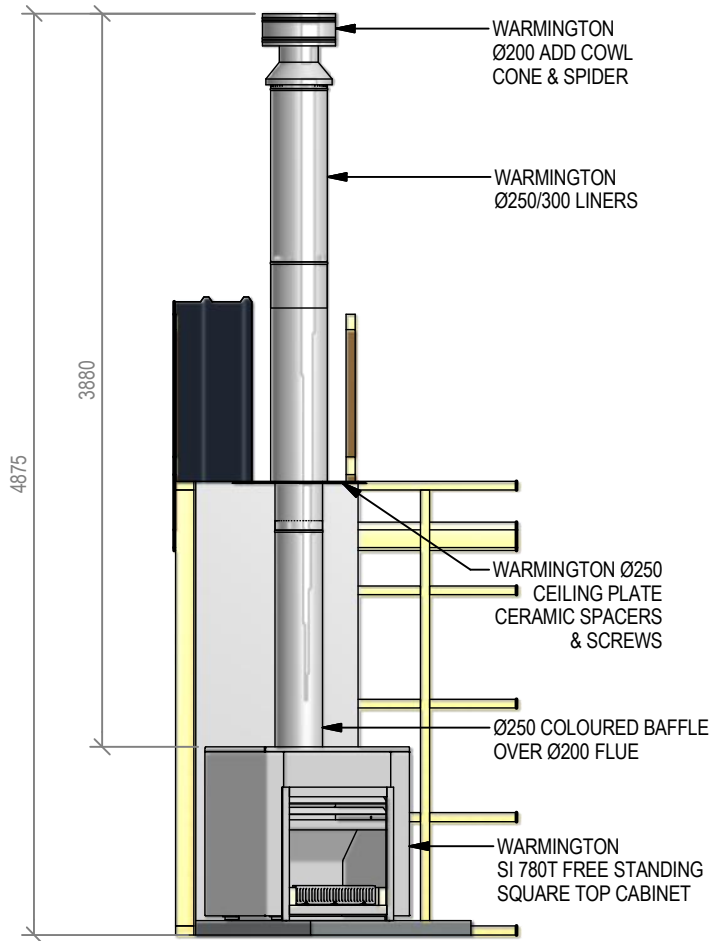

Warmington Industries Ltd.			
PH: 09 273 9227 FAX: 09 273 9241 WEB: www.warmington.co.nz			
TITLE	SI 780T FREE STANDING SQUARE TOP CABINET - CORNER HEARTH		
DRAWN	ROBERT	DATE	09/06/11
SCALE	NOT TO SCALE	REVISION	01