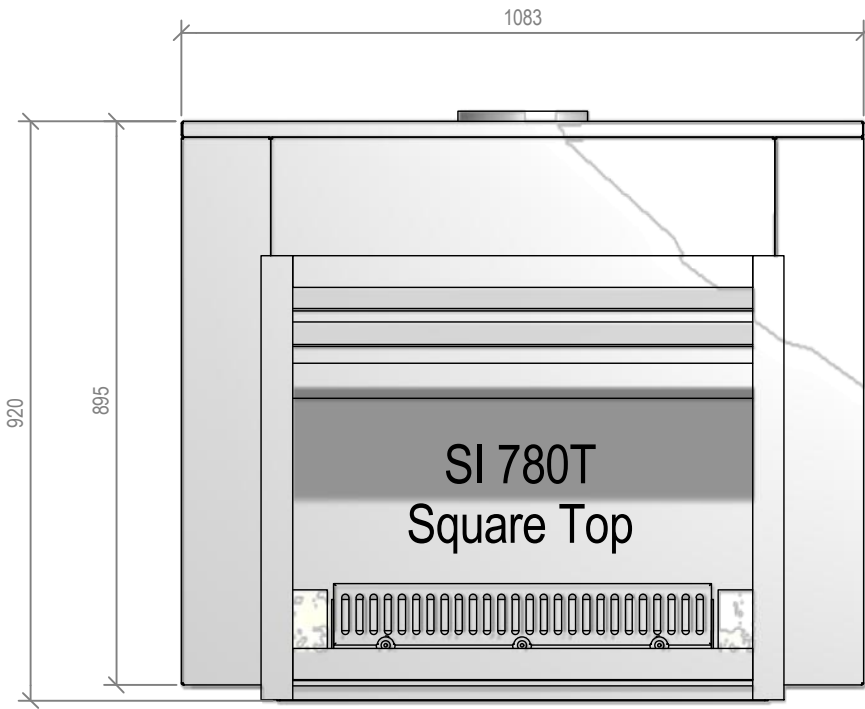

Warmington Industries Ltd.	
PH: 09 273 9227 FAX: 09 273 9241 WEB: www.warmington.co.nz	
TITLE	SI 780T FREE STANDING SQUARE TOP CABINET
DRAWN	ROBERT
SCALE	NOT TO SCALE
DATE	09/06/11
REVISION	01