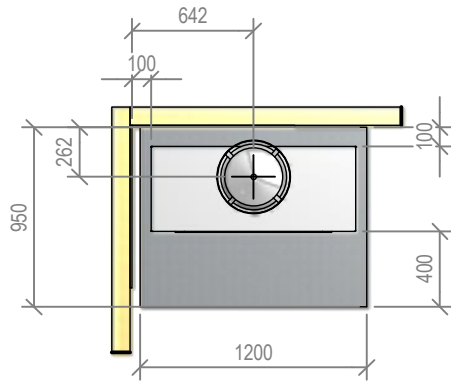

Warmington Open Wood Fire

SI 780T Freestanding Square Top Cabinet

Fire, Flue System to Comply with ASNZS 2918:2001

Due to continued product improvement, Warmington Ind LTD reserves the right to change product specifications without prior notification.

Read all the Instructions carefully before commencing the Installation. Failure to follow these instructions may result in a fire hazard and void the warranty

For Specification See: www.warmington.co.nz

Copyright ©

Warmington Industries Ltd.	
PH: 09 273 9227 FAX: 09 273 9241 WEB: www.warmington.co.nz	
TITLE	SI 780T FREE STANDING SQUARE TOP CABINET
DRAWN	ROBERT
SCALE	NOT TO SCALE
DATE	09/06/11
REVISION	01

Warmington Open Wood Fire

SI 780T Freestanding Square Top Cabinet - Straight Hearth

Fire, Flue System to Comply with ASNZS 2918:2001

Due to continued product improvement, Warmington Ind LTD reserves the right to change product specifications without prior notification.