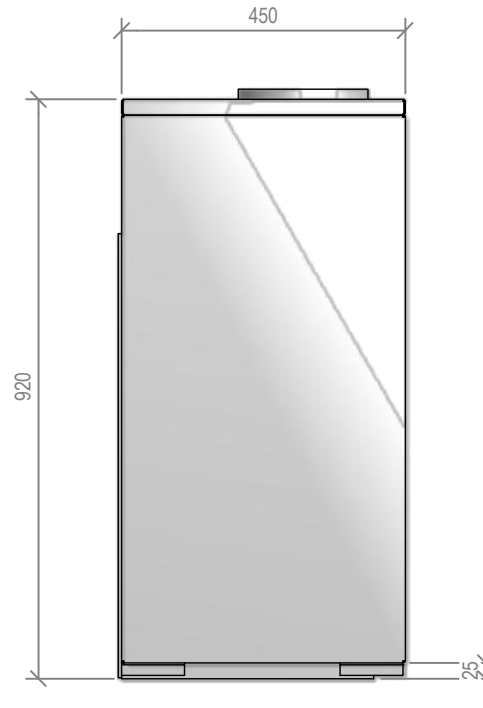

Warmington Open Wood Fire

SI 780T Freestanding Square Top Cabinet

Fire, Flue System to Comply with ASNZS 2918:2001

Due to continued product improvement, Warmington Ind LTD reserves the right to change product specifications without prior notification.

Copyright ©

Warmington Industries Ltd.	
PH: 09 273 9227 FAX: 09 273 9241 WEB: www.warmington.co.nz	
TITLE	SI 780T FREE STANDING SQUARE TOP CABINET
DRAWN	ROBERT
SCALE	NOT TO SCALE
DATE	09/06/11
REVISION	01