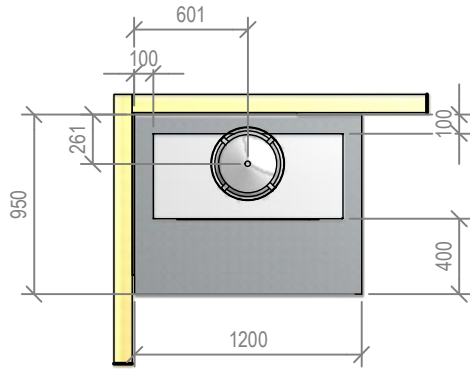

## SI 700 Freestanding Square Top Cabinet

Fire, Flue System to Comply with ASNZS 2918:2001

**Due to continued product improvement, Warmington Ind LTD reserves the right to change product specifications without prior notification.**

Copyright ©

<b>Warmington Industries Ltd.</b>	
PH: 09 273 9227 FAX: 09 273 9241 WEB: <a href="http://www.warmington.co.nz">www.warmington.co.nz</a>	
TITLE	SI 700 FREE STANDING SQUARE TOP CABINET
DRAWN	ROBERT
DATE	10/06/11
SCALE	NOT TO SCALE
REVISION	01