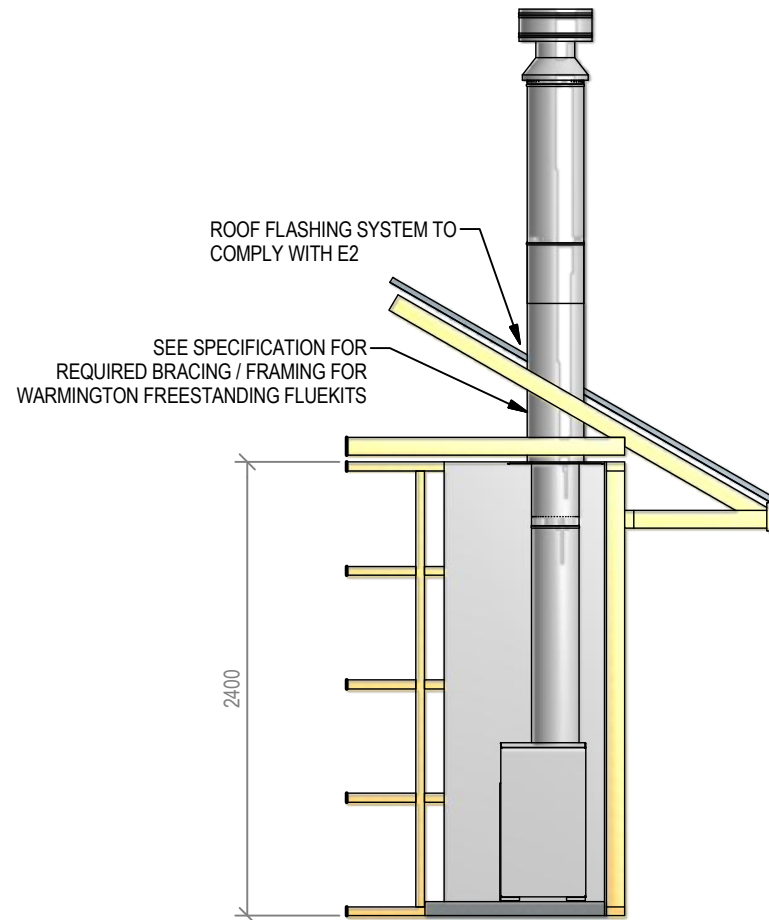

Warmington Industries Ltd.			
PH: 09 273 9227 FAX: 09 273 9241 WEB: www.warmington.co.nz			
TITLE	SI 700 FREE STANDING SQUARE TOP CABINET - STRAIGHT HEARTH		
DRAWN	ROBERT	DATE	10/06/11
SCALE	NOT TO SCALE	REVISION	01