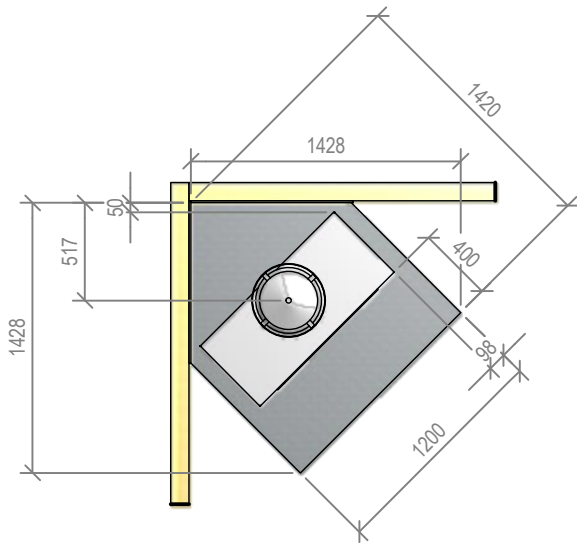

Warmington Open Wood Fire

SI 700 Freestanding Square Top Cabinet - Corner Hearth

Fire, Flue System to Comply with ASNZS 2918:2001

Due to continued product improvement, Warmington Ind LTD reserves the right to change product specifications without prior notification.

Read all the instructions carefully before commencing the Installation. Failure to follow these instructions may result in a fire hazard and void the warranty

For Specification See: www.warmington.co.nz

Copyright ©

Uses Warmington Ø200/250/300 Flue System

Warmington Industries Ltd.			
PH: 09 273 9227 FAX: 09 273 9241 WEB: www.warmington.co.nz			
TITLE	SI 700 FREE STANDING SQUARE TOP CABINET - CORNER HEARTH		
DRAWN	ROBERT	DATE	10/06/11
SCALE	NOT TO SCALE	REVISION	01