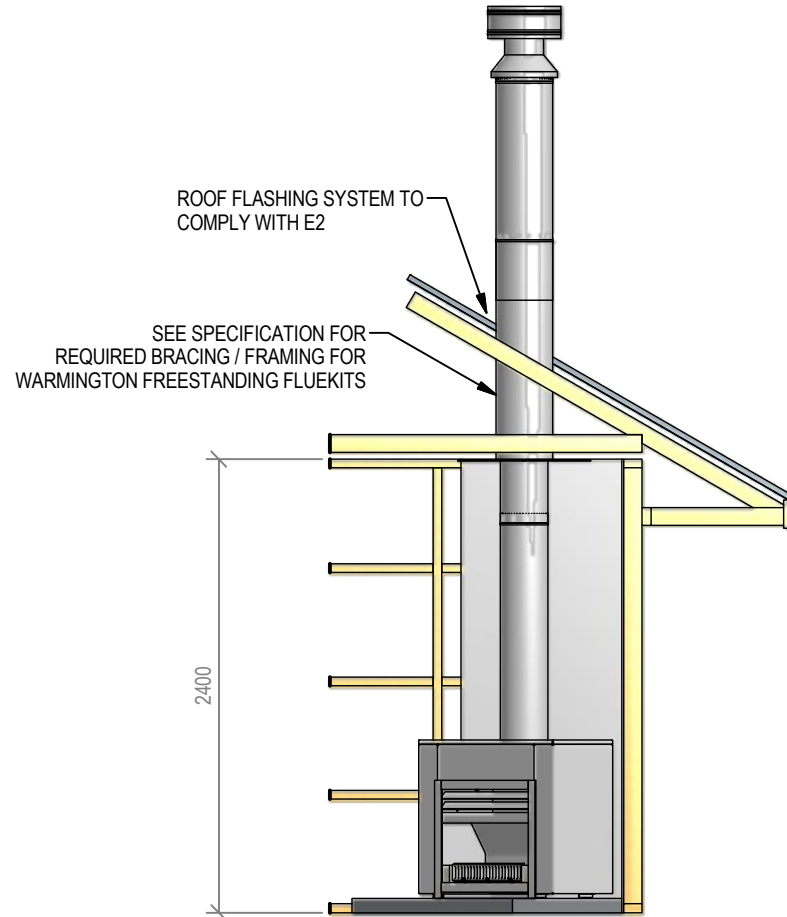

Warmington Open Wood Fire

SI 700 Freestanding Square Top Cabinet - Corner Hearth

Fire, Flue System to Comply with ASNZS 2918:2001

Due to continued product improvement, Warmington Ind LTD reserves the right to change product specifications without prior notification.

Read all the instructions carefully before commencing the Installation. Failure to follow these instructions may result in a fire hazard and void the warranty

For Specification See: www.warmington.co.nz

Copyright ©

Uses Warmington Ø200/250/300 Flue System

Warmington Industries Ltd.			
PH: 09 273 9227 FAX: 09 273 9241 WEB: www.warmington.co.nz			
TITLE	SI 700 FREE STANDING SQUARE TOP CABINET - CORNER HEARTH		
DRAWN	ROBERT	DATE	10/06/11
SCALE	NOT TO SCALE	REVISION	01