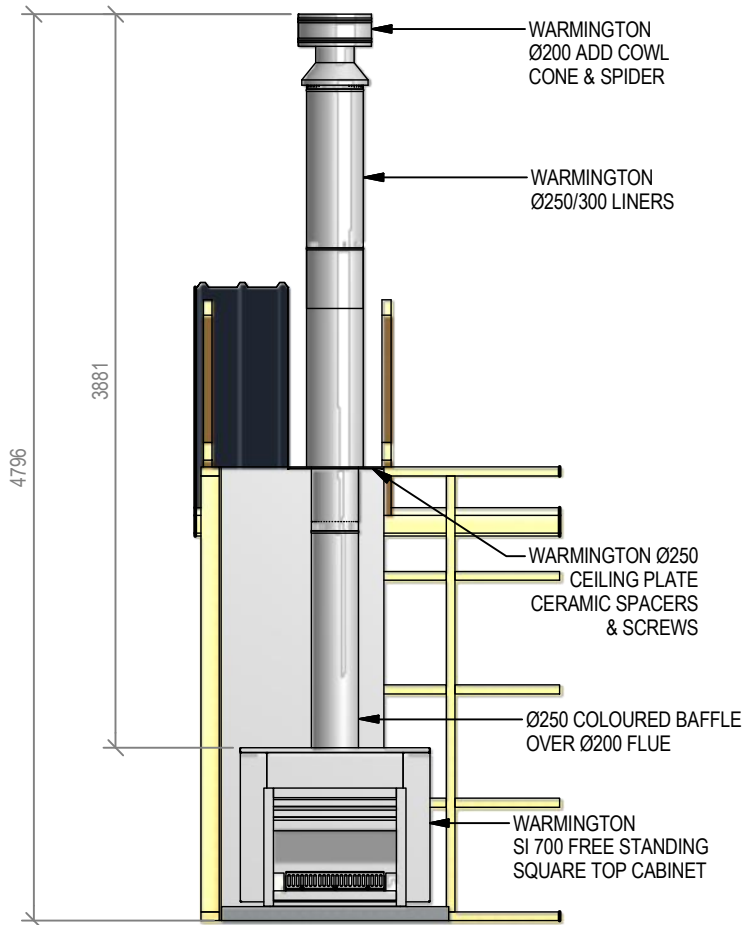

Warmington Industries Ltd.			
PH: 09 273 9227 FAX: 09 273 9241 WEB: www.warmington.co.nz			
TITLE	SI 700 FREE STANDING SQUARE TOP CABINET - STRAIGHT HEARTH		
DRAWN	ROBERT	DATE	10/06/11
SCALE	NOT TO SCALE	REVISION	01