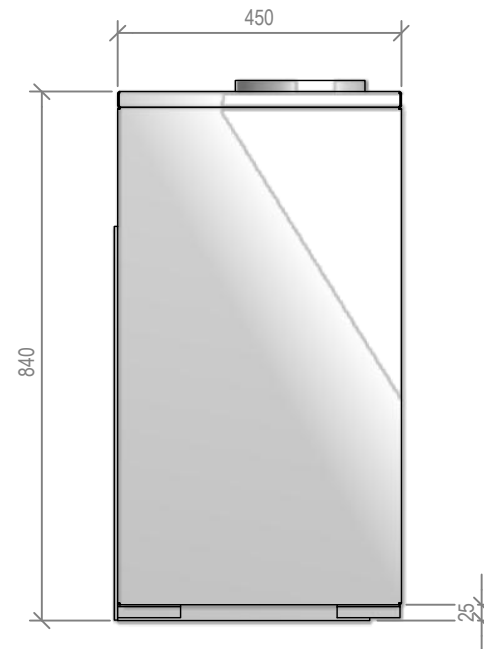

Warmington Industries Ltd.	
PH: 09 273 9227 FAX: 09 273 9241 WEB: www.warmington.co.nz	
TITLE	SI 700 FREE STANDING SQUARE TOP CABINET
DRAWN	ROBERT
DATE	10/06/11
SCALE	NOT TO SCALE
REVISION	01