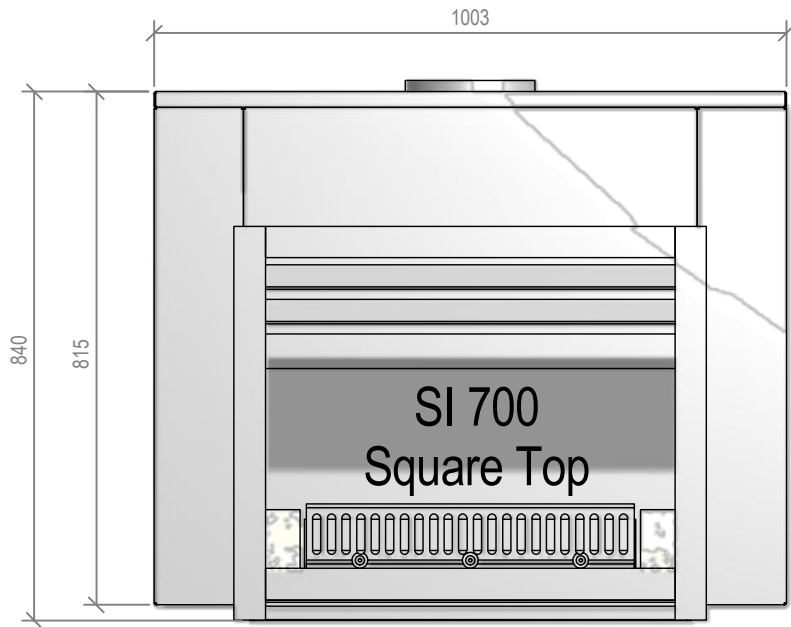

Warmington Industries Ltd.	
PH: 09 273 9227 FAX: 09 273 9241 WEB: www.warmington.co.nz	
TITLE	SI 700 FREE STANDING SQUARE TOP CABINET
DRAWN	ROBERT
DATE	10/06/11
SCALE	NOT TO SCALE
REVISION	01