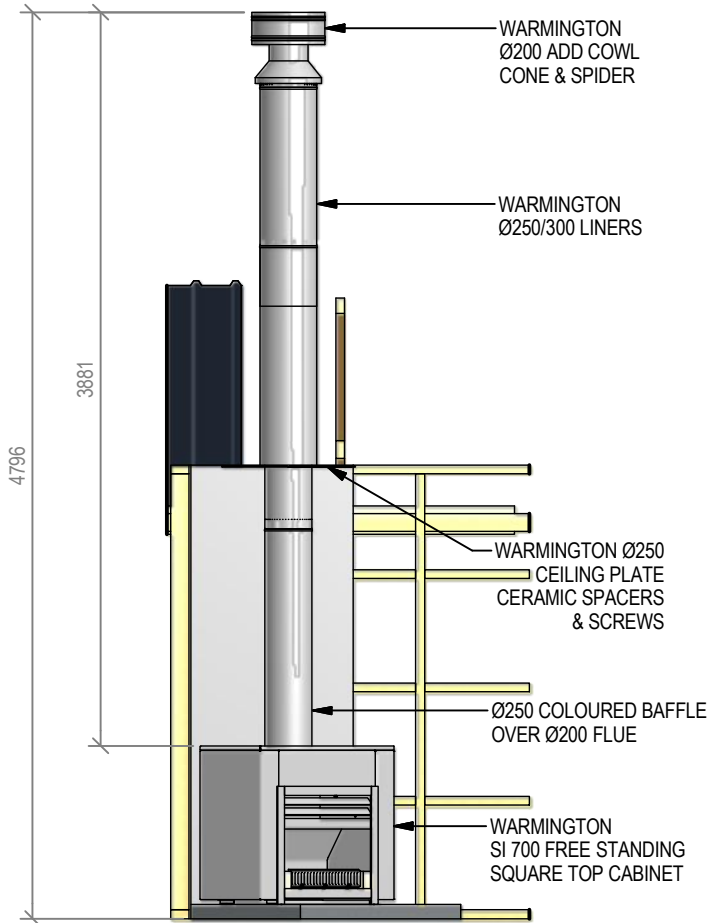

Warmington Open Wood Fire

SI 700 Freestanding Square Top Cabinet - Corner Hearth

Fire, Flue System to Comply with ASNZS 2918:2001

Due to continued product improvement, Warmington Ind LTD reserves the right to change product specifications without prior notification.

Read all the instructions carefully before commencing the Installation. Failure to follow these instructions may result in a fire hazard and void the warranty

For Specification See: www.warmington.co.nz

Copyright ©

Uses Warmington Ø200/250/300 Flue System

Warmington Industries Ltd.			
PH: 09 273 9227 FAX: 09 273 9241 WEB: www.warmington.co.nz			
TITLE	SI 700 FREE STANDING SQUARE TOP CABINET - CORNER HEARTH		
DRAWN	ROBERT	DATE	10/06/11
SCALE	NOT TO SCALE	REVISION	01