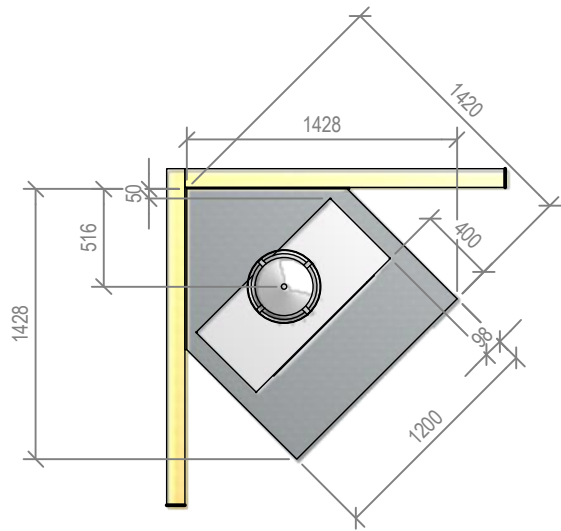

Warmington Open Wood Fire

SI 700T Freestanding Square Top Cabinet - Straight Hearth

Fire, Flue System to Comply with ASNZS 2918:2001

Due to continued product improvement, Warmington Ind LTD reserves the right to change product specifications without prior notification.

Copyright ©

Uses Warmington Ø200/250/300 Flue System

Warmington Industries Ltd.			
PH: 09 273 9227 FAX: 09 273 9241 WEB: www.warmington.co.nz			
TITLE	SI 700T FREE STANDING SQUARE TOP CABINET - STRAIGHT HEARTH		
DRAWN	ROBERT	DATE	10/06/11
SCALE	NOT TO SCALE	REVISION	01