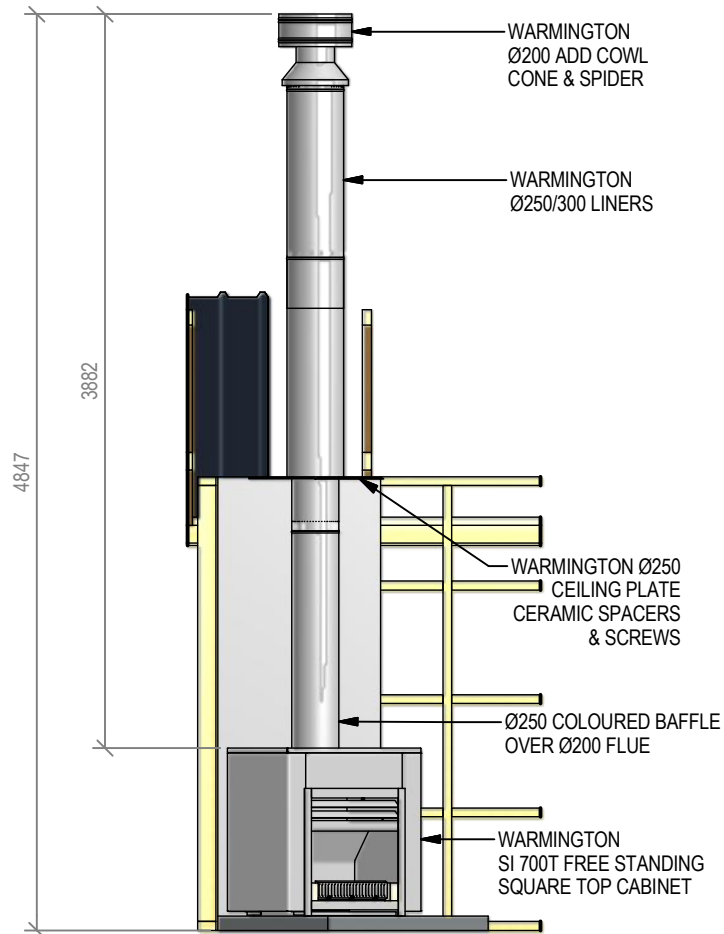

Warmington Industries Ltd.			
PH: 09 273 9227 FAX: 09 273 9241 WEB: www.warmington.co.nz			
TITLE	SI 700T FREE STANDING SQUARE TOP CABINET - CORNER HEARTH	DATE	10/06/11
DRAWN	ROBERT	SCALE	NOT TO SCALE
SCALE	NOT TO SCALE	REVISION	01