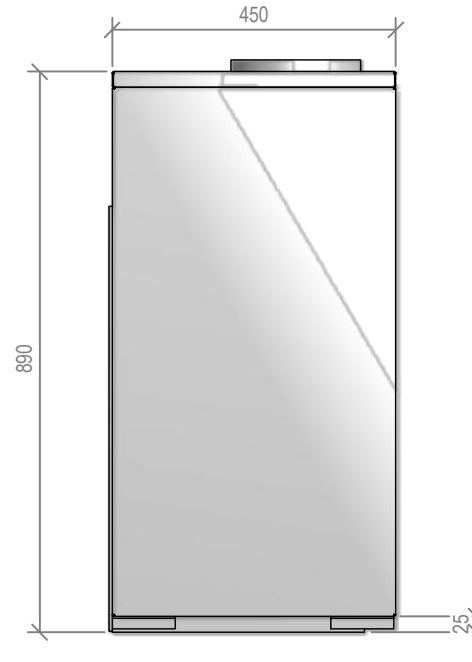

Warmington Open Wood Fire

SI 700T Freestanding Square Top Cabinet

Fire, Flue System to Comply with ASNZS 2918:2001

Due to continued product improvement, Warmington Ind LTD reserves the right to change product specifications without prior notification.

Copyright ©

Warmington Industries Ltd.			
PH: 09 273 9227 FAX: 09 273 9241 WEB: www.warmington.co.nz			
TITLE	SI 700T FREE STANDING SQUARE TOP CABINET		
DRAWN	ROBERT	DATE	09/06/11
SCALE	NOT TO SCALE	REVISION	01