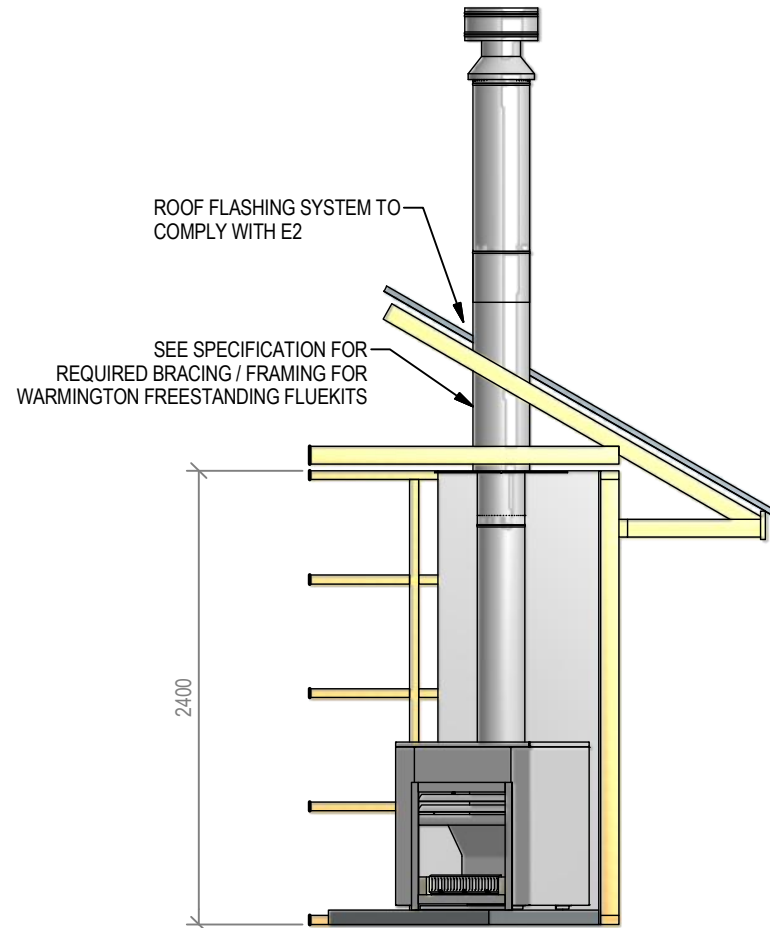

Warmington Industries Ltd.			
PH: 09 273 9227 FAX: 09 273 9241 WEB: www.warmington.co.nz			
TITLE	SI 700T FREE STANDING SQUARE TOP CABINET - CORNER HEARTH	DATE	10/06/11
DRAWN	ROBERT	SCALE	NOT TO SCALE
SCALE	NOT TO SCALE	REVISION	01