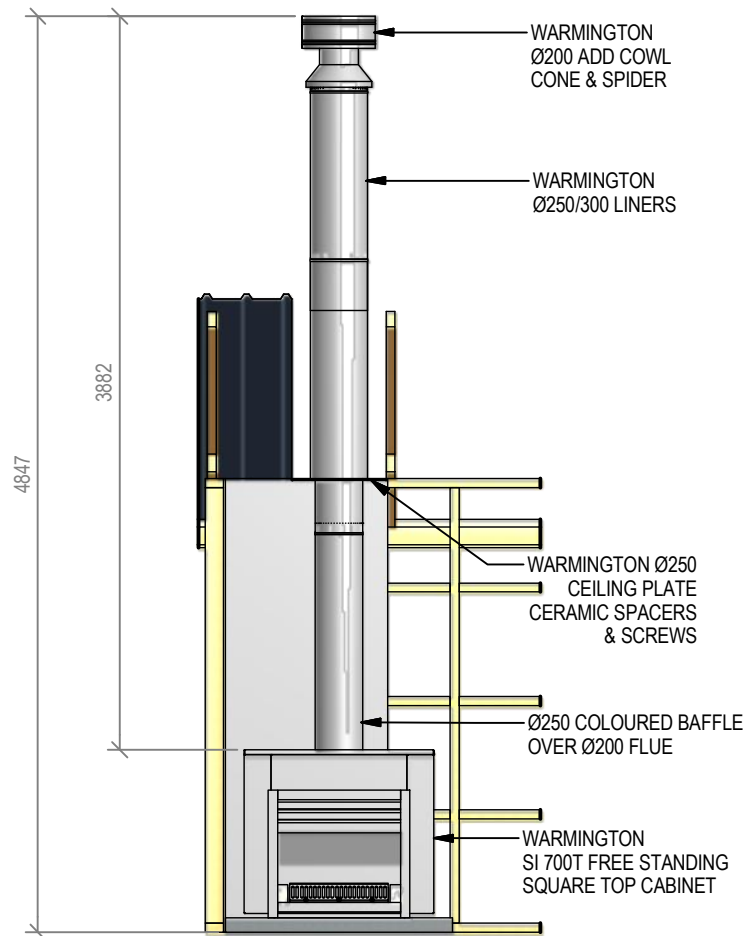

Warmington Open Wood Fire

SI 700T Freestanding Square Top Cabinet - Straight Hearth

Fire, Flue System to Comply with ASNZS 2918:2001

Due to continued product improvement, Warmington Ind LTD reserves the right to change product specifications without prior notification.

Read all the Instructions carefully before commencing the Installation. Failure to follow these instructions may result in a fire hazard and void the warranty

For Specification See: www.warmington.co.nz

Copyright ©

Uses Warmington Ø200/250/300 Flue System