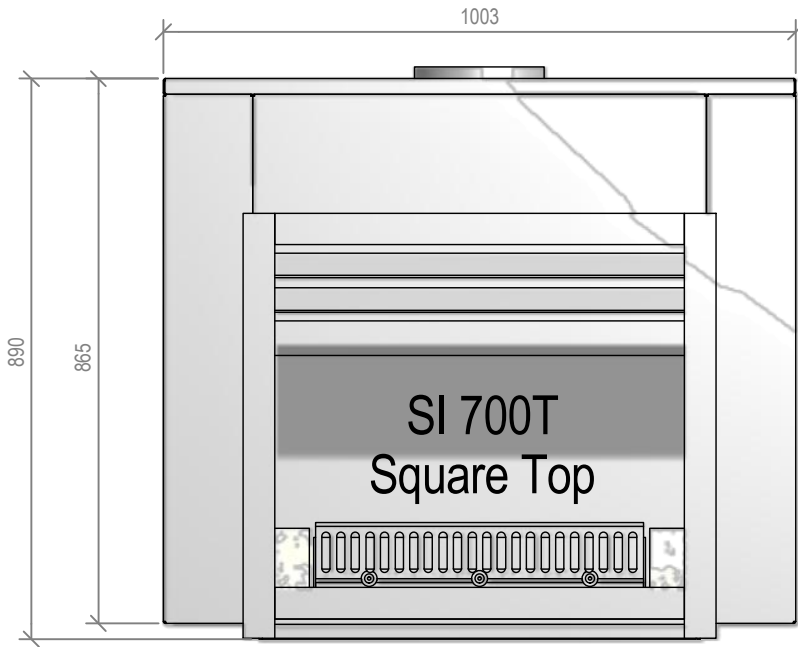

Warmington Industries Ltd.			
PH: 09 273 9227 FAX: 09 273 9241 WEB: www.warmington.co.nz			
TITLE	SI 700T FREE STANDING SQUARE TOP CABINET		
DRAWN	ROBERT	DATE	09/06/11
SCALE	NOT TO SCALE	REVISION	01