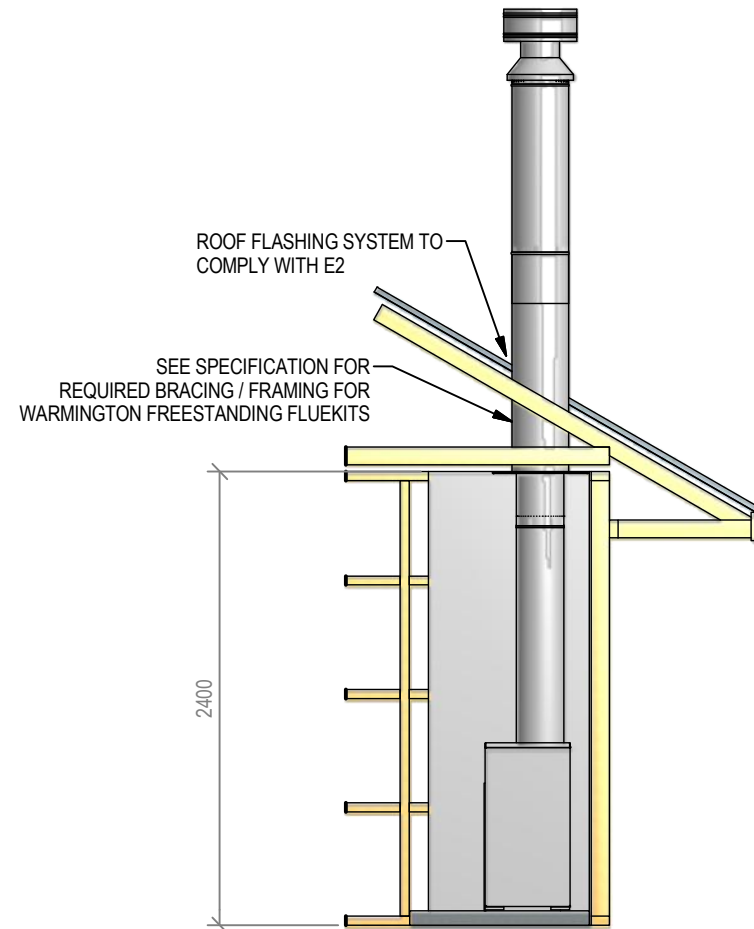

Warmington Open Wood Fire

SI 700T Freestanding Square Top Cabinet - Straight Hearth

Fire, Flue System to Comply with ASNZS 2918:2001

Due to continued product improvement, Warmington Ind LTD reserves the right to change product specifications without prior notification.

Read all the Instructions carefully before commencing the Installation. Failure to follow these instructions may result in a fire hazard and void the warranty

For Specification See: www.warmington.co.nz

Copyright ©

Uses Warmington Ø200/250/300 Flue System