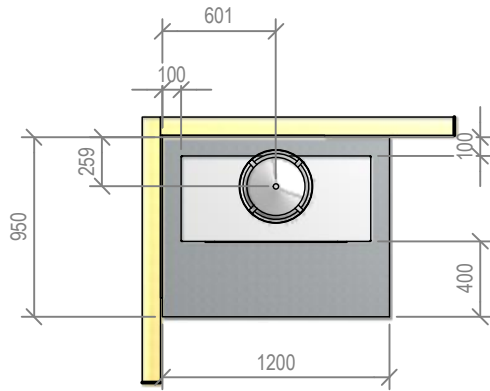

Warmington Open Wood Fire

SI 700T Freestanding Square Top Cabinet

Fire, Flue System to Comply with ASNZS 2918:2001

Due to continued product improvement, Warmington Ind LTD reserves the right to change product specifications without prior notification.

Copyright ©

Warmington Industries Ltd.			
PH: 09 273 9227 FAX: 09 273 9241 WEB: www.warmington.co.nz			
TITLE	SI 700T FREE STANDING SQUARE TOP CABINET		
DRAWN	ROBERT	DATE	09/06/11
SCALE	NOT TO SCALE	REVISION	01

Warmington Open Wood Fire

SI 700T Freestanding Square Top Cabinet - Straight Hearth

Fire, Flue System to Comply with ASNZS 2918:2001

Due to continued product improvement, Warmington Ind LTD reserves the right to change product specifications without prior notification.