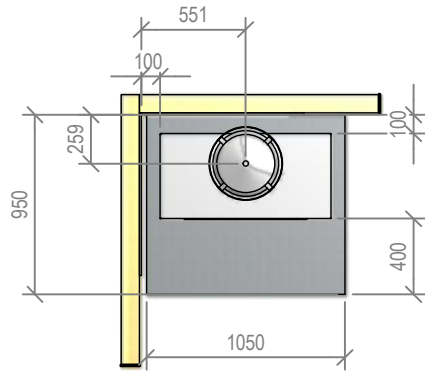

Warmington Open Wood Fire

SI 600 Freestanding Square Top Cabinet

Fire, Flue System to Comply with ASNZS 2918:2001

Due to continued product improvement, Warmington Ind LTD reserves the right to change product specifications without prior notification.

Read all the Instructions carefully before commencing the Installation. Failure to follow these instructions may result in a fire hazard and void the warranty

For Specification See: www.warmington.co.nz

Copyright ©

Warmington Industries Ltd.	
PH: 09 273 9227 FAX: 09 273 9241 WEB: www.warmington.co.nz	
TITLE	SI 600 FREE STANDING SQUARE TOP CABINET
DRAWN	ROBERT
DATE	10/06/11
SCALE	NOT TO SCALE
REVISION	01

Warmington Open Wood Fire

SI 600 Freestanding Square Top Cabinet - Straight Hearth

Fire, Flue System to Comply with ASNZS 2918:2001

Due to continued product improvement, Warmington Ind LTD reserves the right to change product specifications without prior notification.