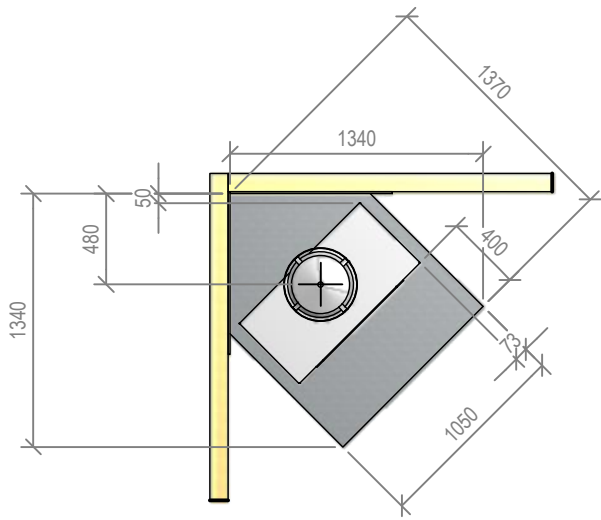

Copyright ©

Uses Warmington Ø200/250/300 Flue System

Warmington Industries Ltd.			
PH: 09 273 9227 FAX: 09 273 9241 WEB: www.warmington.co.nz			
TITLE	SI 600 FREE STANDING SQUARE TOP CABINET - STRAIGHT HEARTH		
DRAWN	ROBERT	DATE	10/06/11
SCALE	NOT TO SCALE	REVISION	01