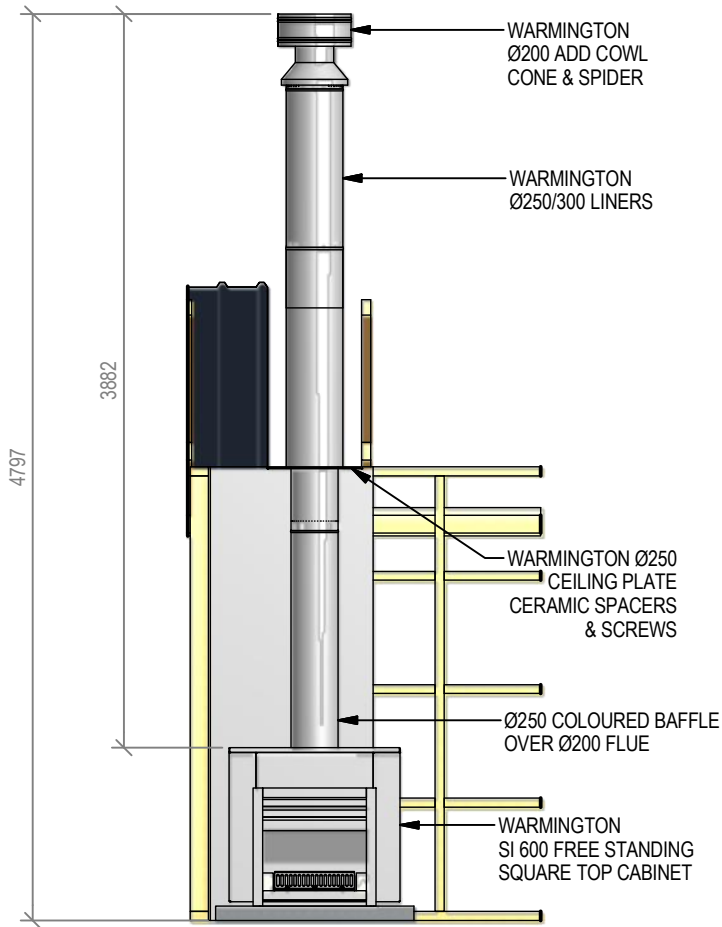

Warmington Industries Ltd.			
PH: 09 273 9227 FAX: 09 273 9241 WEB: www.warmington.co.nz			
TITLE	SI 600 FREE STANDING SQUARE TOP CABINET - STRAIGHT HEARTH		
DRAWN	ROBERT	DATE	10/06/11
SCALE	NOT TO SCALE	REVISION	01