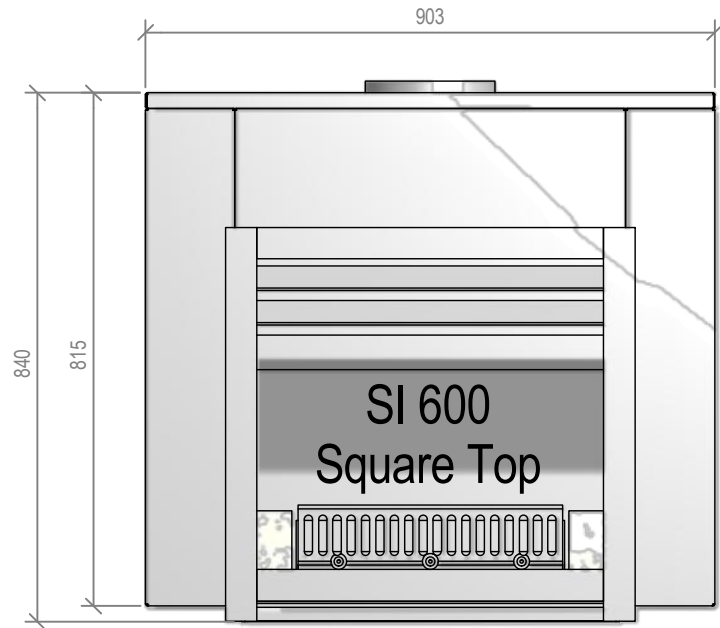

Warmington Open Wood Fire

SI 600 Freestanding Square Top Cabinet

Fire, Flue System to Comply with ASNZS 2918:2001

Due to continued product improvement, Warmington Ind LTD reserves the right to change product specifications without prior notification.

Copyright ©

Warmington Industries Ltd.	
PH: 09 273 9227 FAX: 09 273 9241 WEB: www.warmington.co.nz	
TITLE	SI 600 FREE STANDING SQUARE TOP CABINET
DRAWN	ROBERT
DATE	10/06/11
SCALE	NOT TO SCALE
REVISION	01