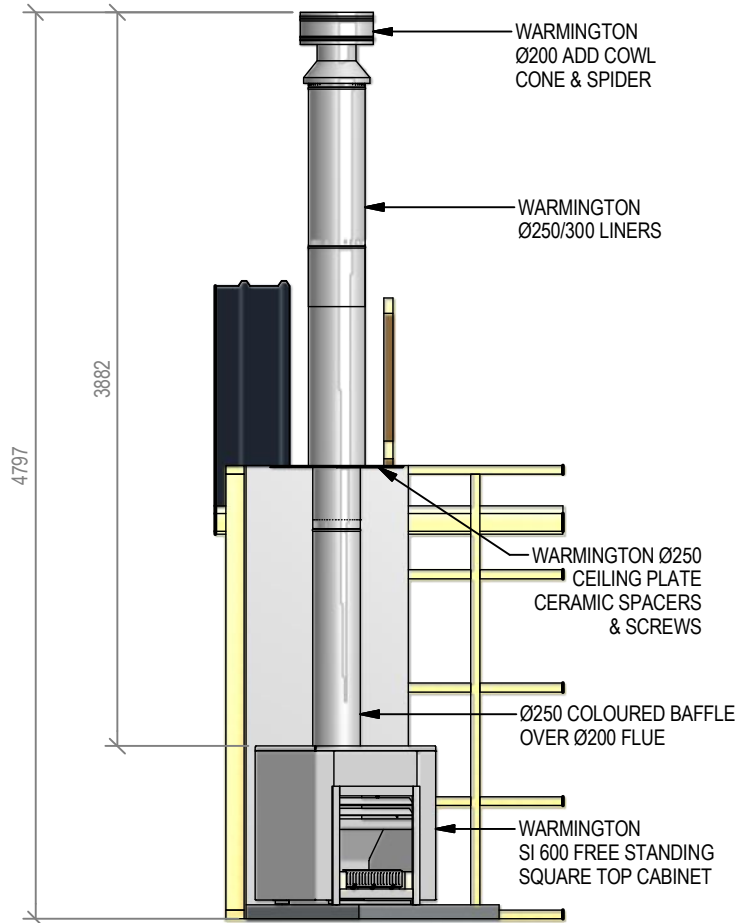

Warmington Open Wood Fire

SI 600 Freestanding Square Top Cabinet - Corner Hearth

Fire, Flue System to Comply with ASNZS 2918:2001

Due to continued product improvement, Warmington Ind LTD reserves the right to change product specifications without prior notification.

Copyright ©

Uses Warmington Ø200/250/300 Flue System

Warmington Industries Ltd.	
PH: 09 273 9227 FAX: 09 273 9241 WEB: www.warmington.co.nz	
TITLE	SI 600 FREE STANDING SQUARE TOP CABINET - CORNER HEARTH
DRAWN	ROBERT
SCALE	NOT TO SCALE
DATE	10/06/11
REVISION	01