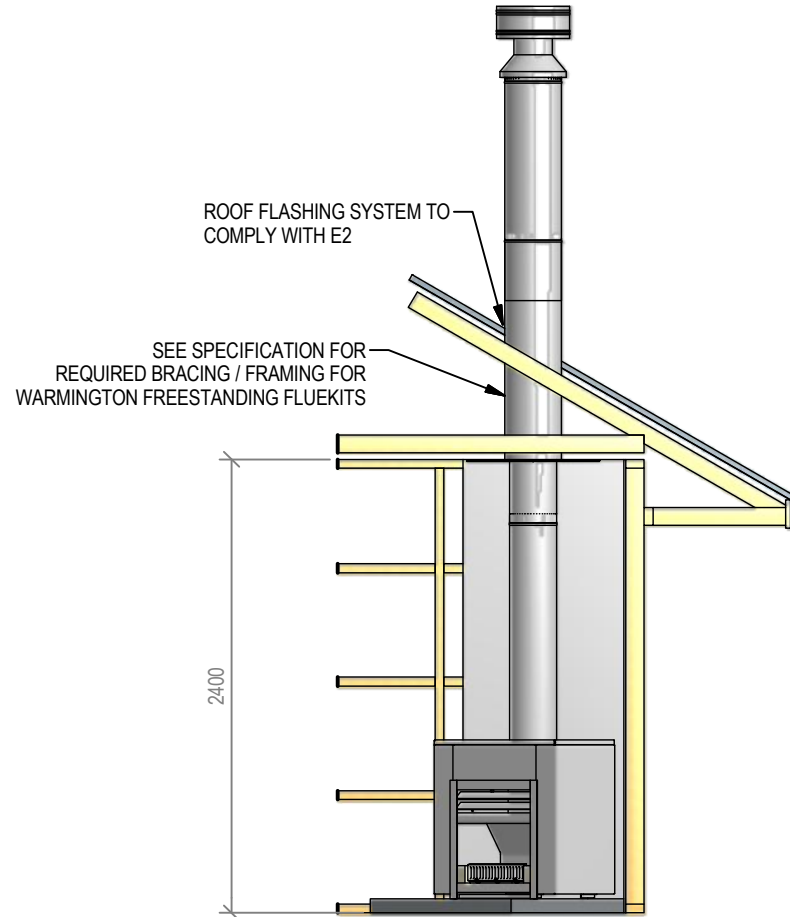

Warmington Industries Ltd.	
PH: 09 273 9227 FAX: 09 273 9241 WEB: www.warmington.co.nz	
TITLE	SI 600 FREE STANDING SQUARE TOP CABINET - CORNER HEARTH
DRAWN	ROBERT
SCALE	NOT TO SCALE
DATE	10/06/11
REVISION	01