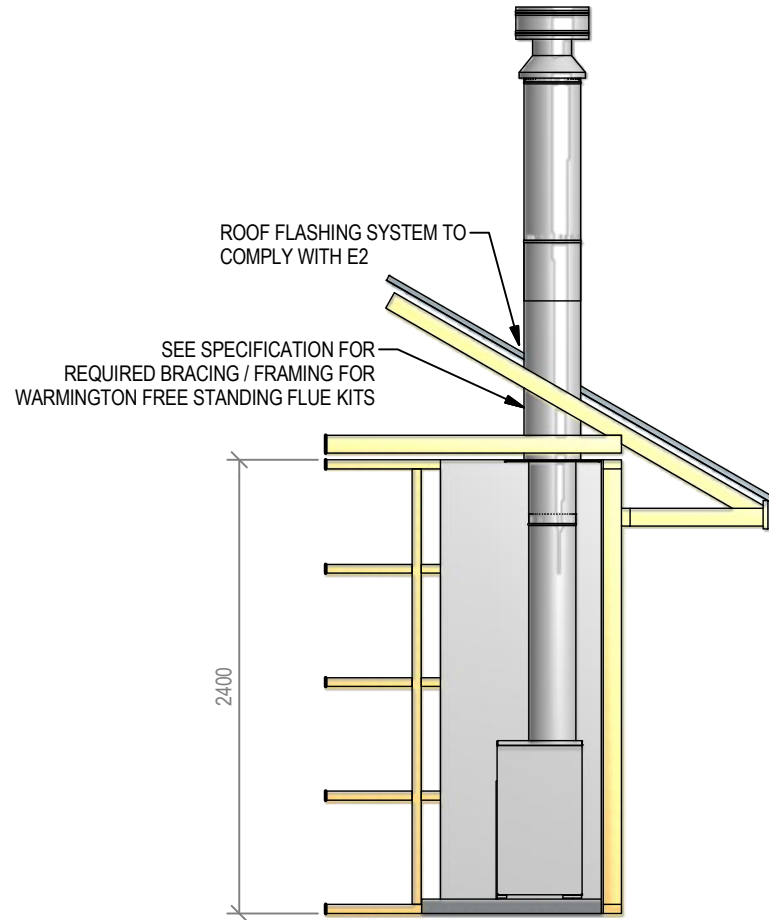

Warmington Industries Ltd.			
PH: 09 273 9227 FAX: 09 273 9241 WEB: www.warmington.co.nz			
TITLE	SI 600 FREE STANDING SQUARE TOP CABINET - STRAIGHT HEARTH		
DRAWN	ROBERT	DATE	10/06/11
SCALE	NOT TO SCALE	REVISION	01