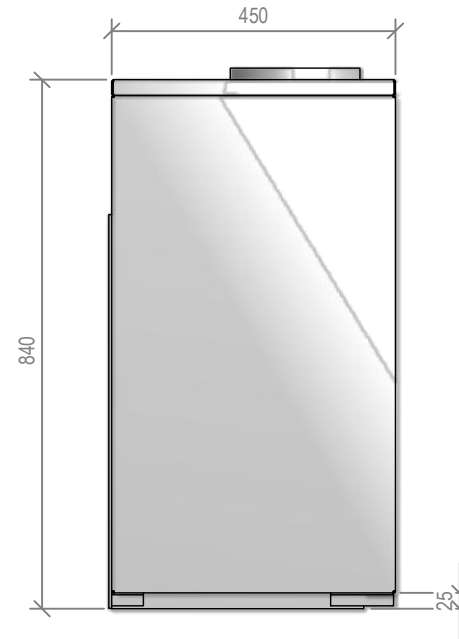

Warmington Open Wood Fire

SI 600 Freestanding Square Top Cabinet

Fire, Flue System to Comply with ASNZS 2918:2001

Due to continued product improvement, Warmington Ind LTD reserves the right to change product specifications without prior notification.

Copyright ©

Warmington Industries Ltd.	
PH: 09 273 9227 FAX: 09 273 9241 WEB: www.warmington.co.nz	
TITLE	SI 600 FREE STANDING SQUARE TOP CABINET
DRAWN	ROBERT
DATE	10/06/11
SCALE	NOT TO SCALE
REVISION	01