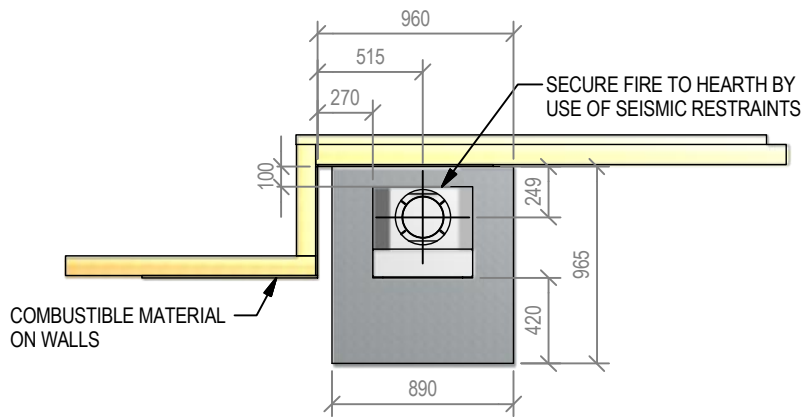

Warmington Open Wood Fire

SI 440 Free Standing Taper Top Firebox

Fire, Flue System to Comply with NZS 5261 / 5262 : 2003

Due to continued product improvement, Warmington Ind LTD reserves the right to change product specifications without prior notification.

Read all the Instructions carefully before commencing the Installation. Failure to follow these instructions may result in a fire hazard and void the warranty

For Specification See: www.warmington.co.nz

Warmington Open Wood Fire

SI 440 Free Standing Taper Top - C/W Straight Hearth

Fire, Flue System to Comply with NZS 5261 / 5262 : 2003

Due to continued product improvement, Warmington Ind LTD reserves the right to change product specifications without prior notification.