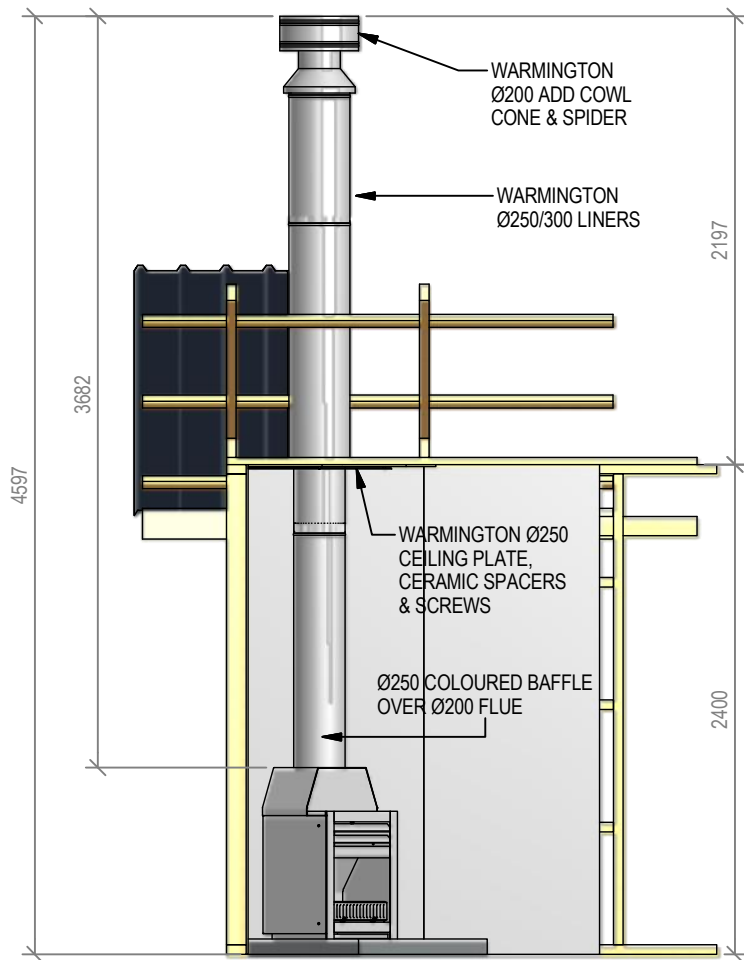

Warmington Industries Ltd.		PH: 09 273 9227 FAX: 09 273 9241 WEB: www.warmington.co.nz	
TITLE	SI 440 FREE STANDING TAPER TOP - SITUATION 2: CORNER HEARTH	DATE	07/06/11
DRAWN	ALAN	REVISION	01
SCALE	NOT TO SCALE