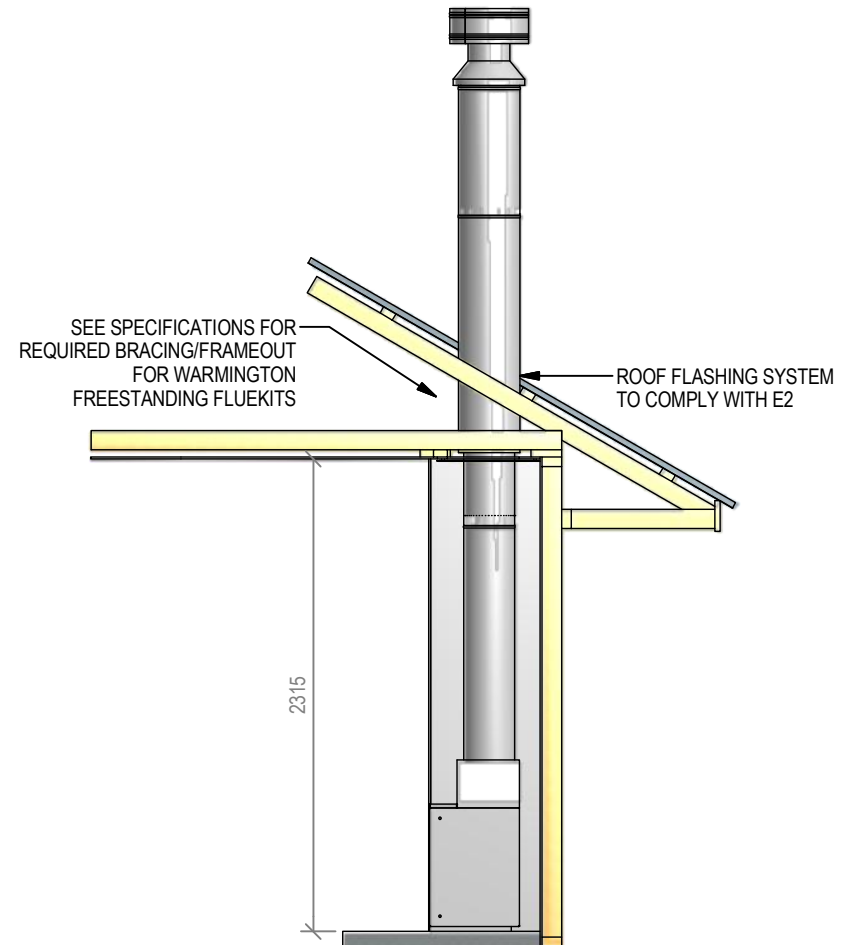

Warmington Industries Ltd.	
PH: 09 273 9227 FAX: 09 273 9241 WEB: www.warmington.co.nz	
TITLE	SI 440 FREE STANDING TAPER TOP - SITUATION 1: STRAIGHT HEARTH
DRAWN	ALAN
DATE	03/06/11
SCALE	NOT TO SCALE
REVISION	01