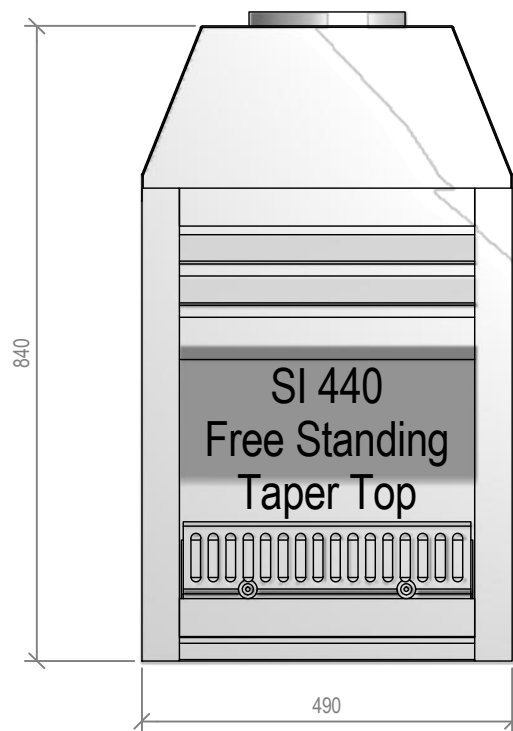

Warmington Open Wood Fire

SI 440 Free Standing Taper Top Firebox

Fire, Flue System to Comply with NZS 5261 / 5262 : 2003

Due to continued product improvement, Warmington Ind LTD reserves the right to change product specifications without prior notification.

Copyright ©

Warmington Industries Ltd.			
PH: 09 273 9227 FAX: 09 273 9241 WEB: www.warmington.co.nz			
TITLE	SI 440 FREE STANDING TAPER TOP FIREBOX		
DRAWN	ALAN	DATE	03/06/11
SCALE	NOT TO SCALE	REVISION	01

Warmington Open Wood Fire

SI 440 Free Standing Taper Top - C/W Straight Hearth

Fire, Flue System to Comply with NZS 5261 / 5262 : 2003

Due to continued product improvement, Warmington Ind LTD reserves the right to change product specifications without prior notification.

Copyright ©

Uses Warmington Ø200/250/300 Flue System

Warmington Industries Ltd.		PH: 09 273 9227 FAX: 09 273 9241 WEB: www.warmington.co.nz	
TITLE	SI 440 FREE STANDING TAPER TOP - SITUATION 2: CORNER HEARTH	DATE	07/06/11
DRAWN	ALAN	REVISION	01
SCALE	NOT TO SCALE		