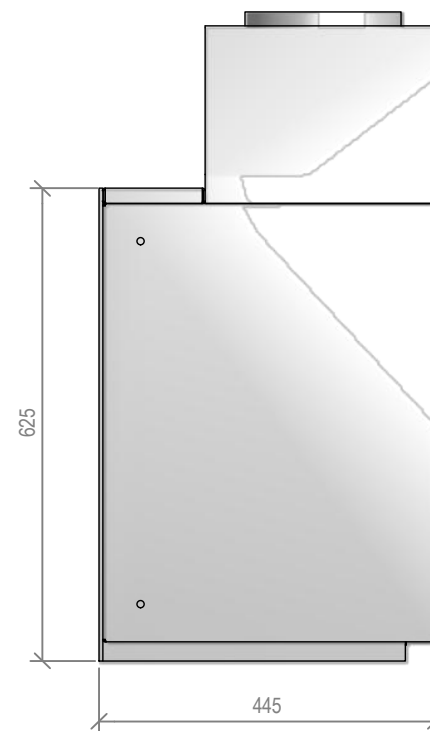

Warmington Industries Ltd.			
PH: 09 273 9227 FAX: 09 273 9241 WEB: www.warmington.co.nz			
TITLE	SI 440 FREE STANDING TAPER TOP FIREBOX		
DRAWN	ALAN	DATE	03/06/11
SCALE	NOT TO SCALE	REVISION	01