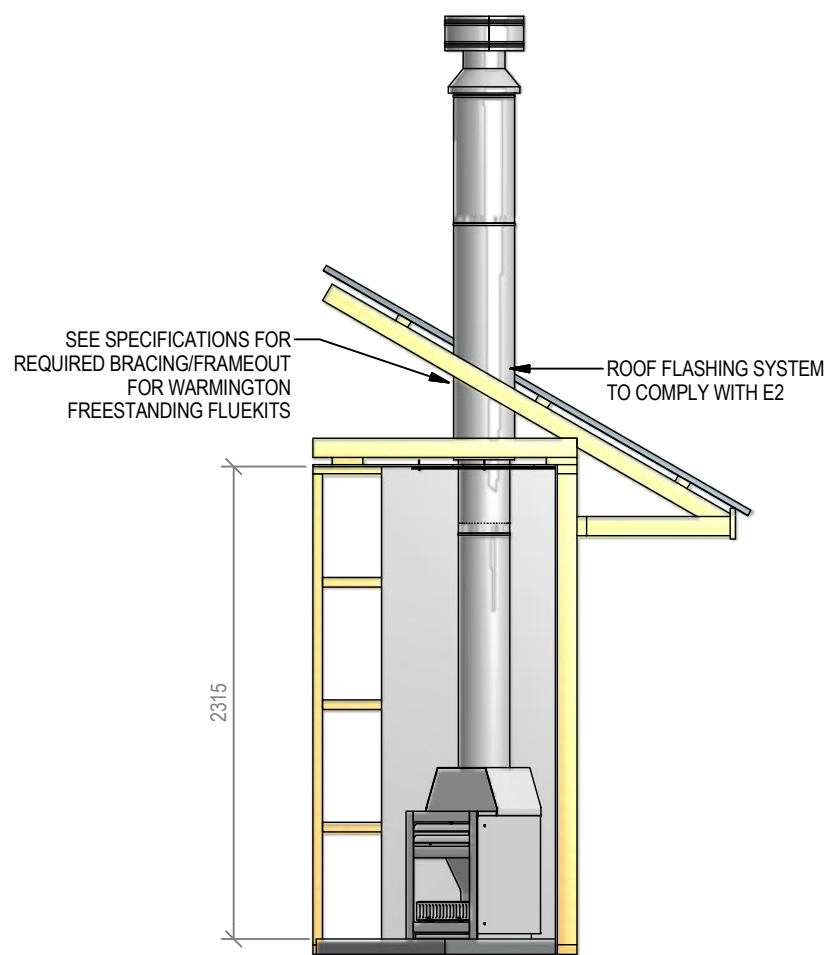

Warmington Industries Ltd.		PH: 09 273 9227 FAX: 09 273 9241 WEB: www.warmington.co.nz	
TITLE	SI 440 FREE STANDING TAPER TOP - SITUATION 2: CORNER HEARTH	DATE	07/06/11
DRAWN	ALAN	REVISION	01
SCALE	NOT TO SCALE