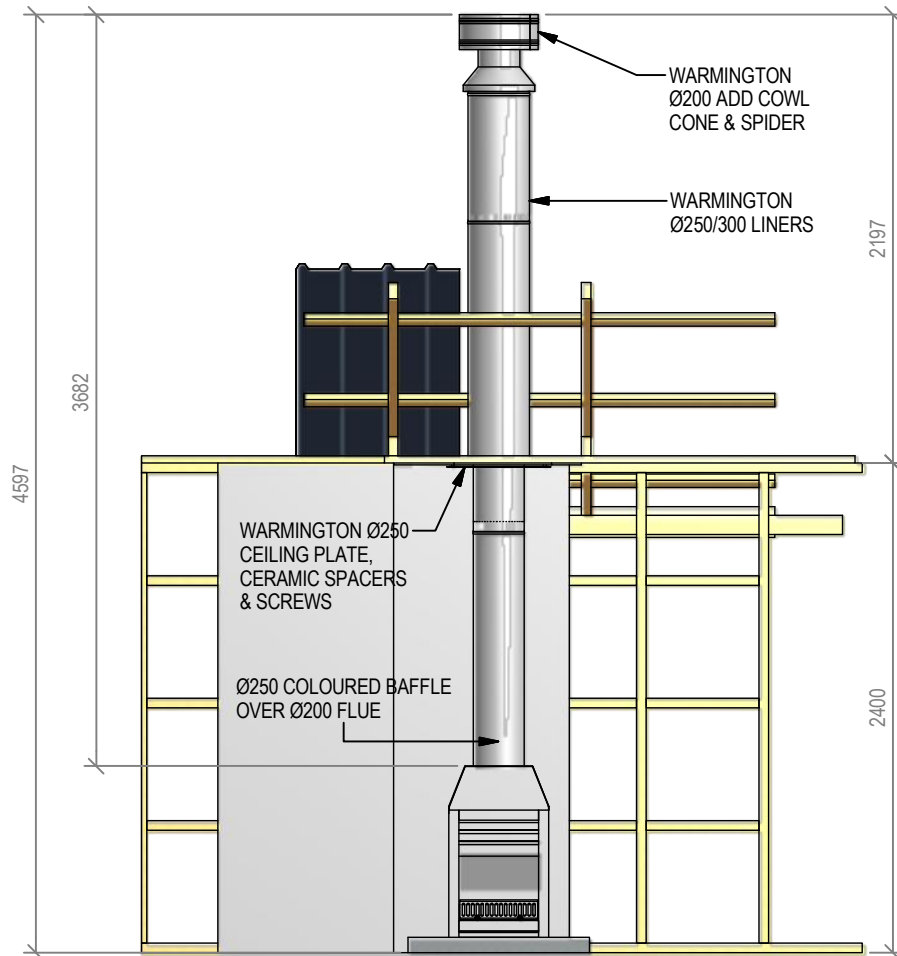

Warmington Industries Ltd.	
PH: 09 273 9227 FAX: 09 273 9241 WEB: www.warmington.co.nz	
TITLE	SI 440 FREE STANDING TAPER TOP - SITUATION 1: STRAIGHT HEARTH
DRAWN	ALAN
DATE	03/06/11
SCALE	NOT TO SCALE
REVISION	01