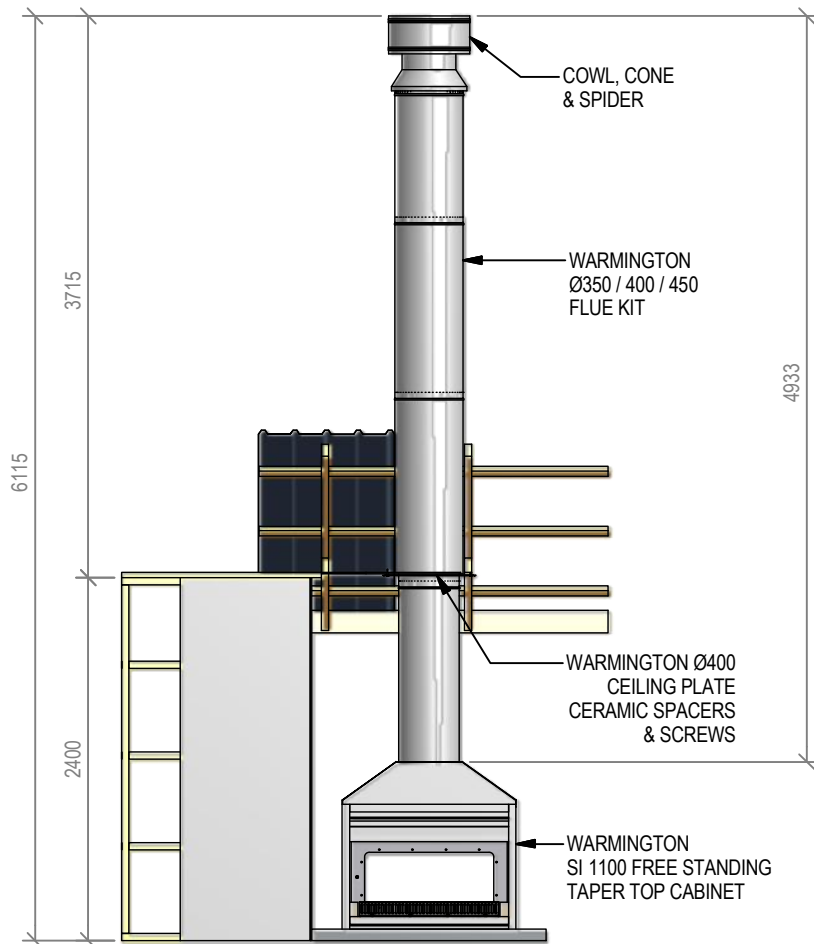

Warmington Open Wood Fire

SI 1100 Twin Free Standing Taper Top Fire Installation

Fire, Flue System to Comply with NZS 5261 / 5262 : 2003

Due to continued product improvement, Warmington Ind LTD reserves the right to change product specifications without prior notification.

Copyright ©

Warmington Industries Ltd.			
PH: 09 273 9227 FAX: 09 273 9241 WEB: www.warmington.co.nz			
TITLE	SI 1100 TWIN FREE STANDING TAPER TOP FIRE INSTALLATION	DATE	15/06/11
DRAWN	ALAN	REVISION	01
SCALE	NOT TO SCALE		