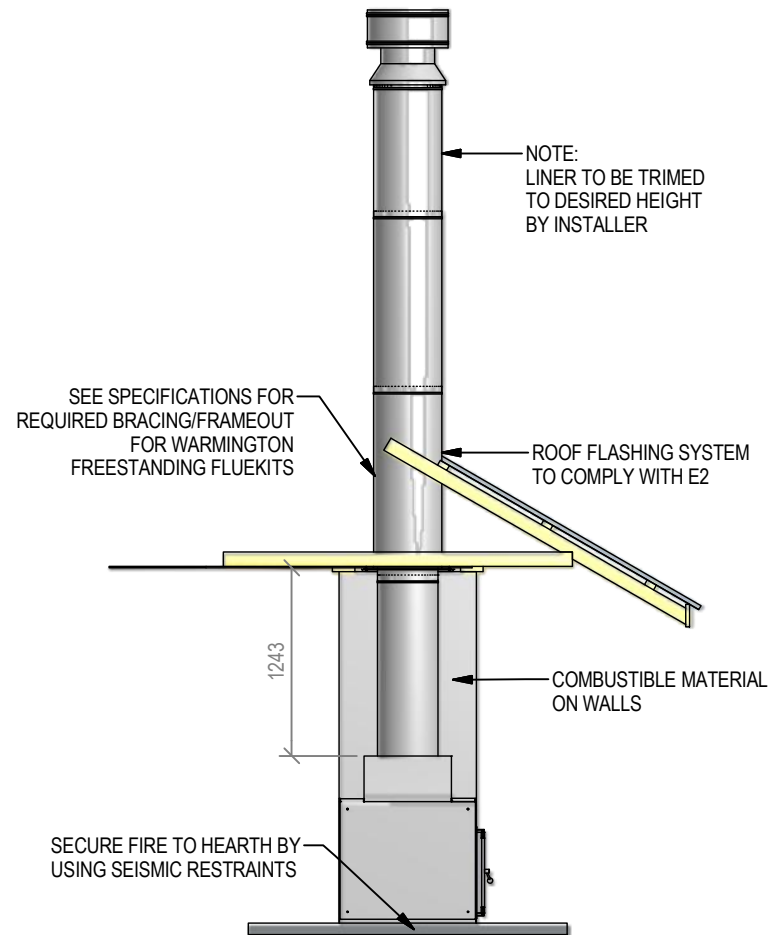

Warmington Industries Ltd.			
PH: 09 273 9227 FAX: 09 273 9241 WEB: www.warmington.co.nz			
TITLE	SI 1100 TWIN FREE STANDING TAPER TOP FIRE INSTALLATION	DATE	15/06/11
DRAWN	ALAN	REVISION	01
SCALE	NOT TO SCALE