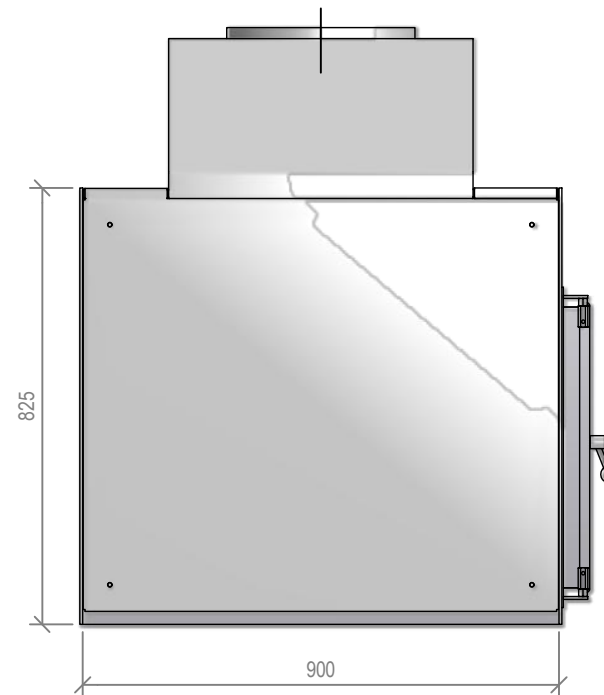

Warmington Open Wood Fire

SI 1100 Twin Free Standing Taper Top Fire

Fire, Flue System to Comply with NZS 5261 / 5262 : 2003

Due to continued product improvement, Warmington Ind LTD reserves the right to change product specifications without prior notification.

Copyright ©

Warmington Industries Ltd.			
PH: 09 273 9227 FAX: 09 273 9241 WEB: www.warmington.co.nz			
TITLE	SI 1100 TWIN FREE STANDING TAPER TOP FIRE		
DRAWN	ALAN	DATE	15/06/11
SCALE	NOT TO SCALE	REVISION	01