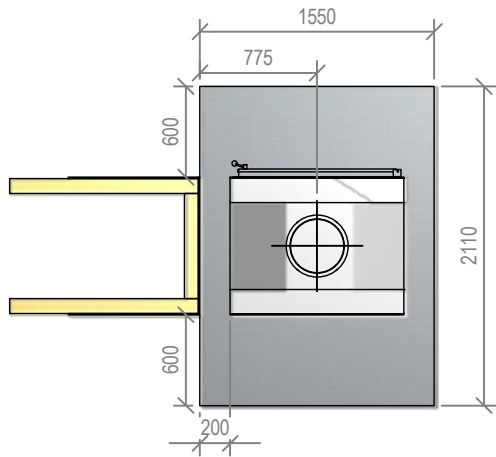

Warmington Open Wood Fire

SI 1100 Twin Free Standing Taper Top Fire

Fire, Flue System to Comply with NZS 5261 / 5262 : 2003

Due to continued product improvement, Warmington Ind LTD reserves the right to change product specifications without prior notification.

Read all the instructions carefully before commencing the Installation. Failure to follow these instructions may result in a fire hazard and void the warranty

For Specification See: www.warmington.co.nz

Copyright ©

Warmington Industries Ltd.			
PH: 09 273 9227 FAX: 09 273 9241 WEB: www.warmington.co.nz			
TITLE	SI 1100 TWIN FREE STANDING TAPER TOP FIRE		
DRAWN	ALAN	DATE	15/06/11
SCALE	NOT TO SCALE	REVISION	01