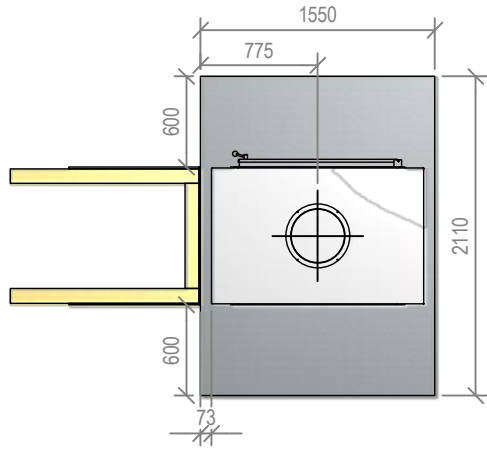

## SI 1100 Twin Free Standing SquareTop Fire

Fire, Flue System to Comply with NZS 5261 / 5262 : 2003

**Due to continued product improvement, Warmington Ind LTD reserves the right to change product specifications without prior notification.**

Copyright ©

<b>Warmington Industries Ltd.</b>			
PH: 09 273 9227 FAX: 09 273 9241 WEB: <a href="http://www.warmington.co.nz">www.warmington.co.nz</a>			
TITLE	SI 1100 TWIN FREE STANDING SQUARE TOP FIRE		
DRAWN	ALAN	DATE	20/06/11
SCALE	NOT TO SCALE	REVISION	01