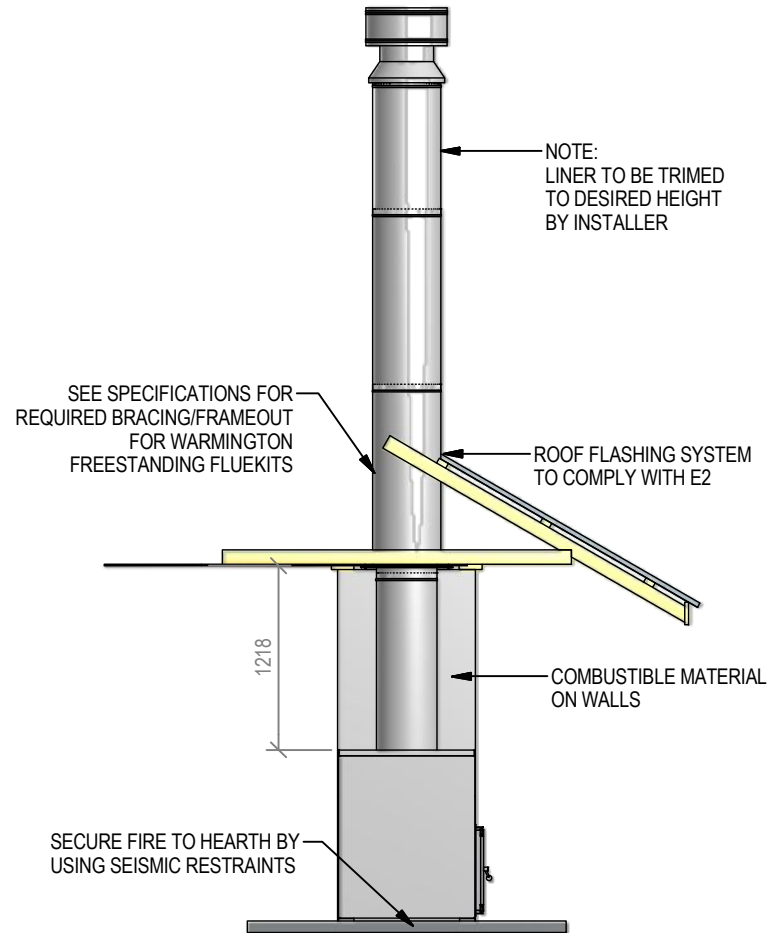

Warmington Industries Ltd.			
PH: 09 273 9227 FAX: 09 273 9241 WEB: www.warmington.co.nz			
TITLE	SI 1100 TWIN FREE STANDING SQUARE TOP FIRE INSTALLATION	DATE	20/06/11
DRAWN	ALAN	REVISION	01
SCALE	NOT TO SCALE