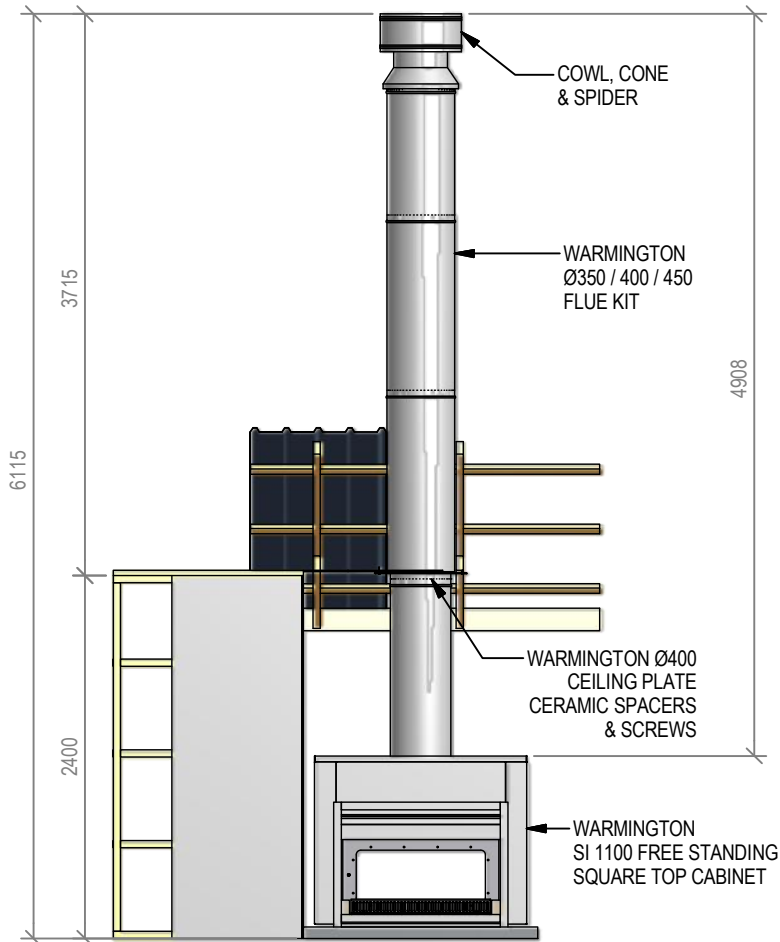

Warmington Industries Ltd.			
PH: 09 273 9227 FAX: 09 273 9241 WEB: www.warmington.co.nz			
TITLE	SI 1100 TWIN FREE STANDING SQUARE TOP FIRE INSTALLATION	DATE	20/06/11
DRAWN	ALAN	REVISION	01
SCALE	NOT TO SCALE