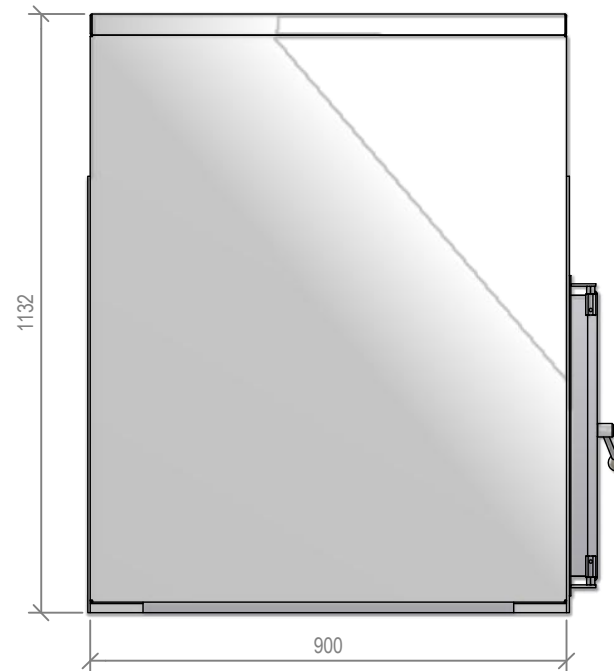

## SI 1100 Twin Free Standing SquareTop Fire

Fire, Flue System to Comply with NZS 5261 / 5262 : 2003

**Due to continued product improvement, Warmington Ind LTD reserves the right to change product specifications without prior notification.**

Copyright ©

<b>Warmington Industries Ltd.</b>			
PH: 09 273 9227 FAX: 09 273 9241 WEB: <a href="http://www.warmington.co.nz">www.warmington.co.nz</a>			
TITLE	SI 1100 TWIN FREE STANDING SQUARE TOP FIRE		
DRAWN	ALAN	DATE	20/06/11
SCALE	NOT TO SCALE	REVISION	01