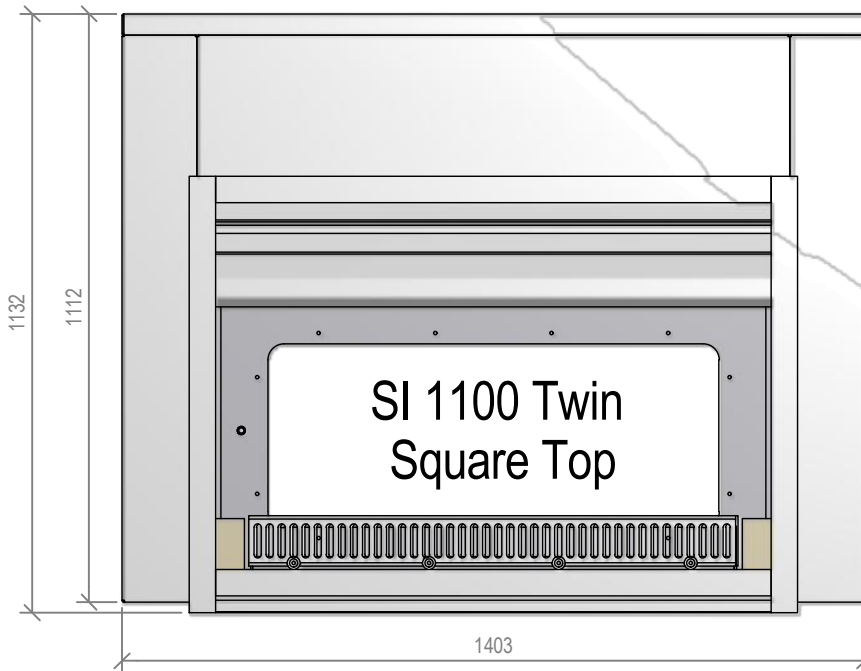

Warmington Industries Ltd.			
PH: 09 273 9227 FAX: 09 273 9241 WEB: www.warmington.co.nz			
TITLE	SI 1100 TWIN FREE STANDING SQUARE TOP FIRE		
DRAWN	ALAN	DATE	20/06/11
SCALE	NOT TO SCALE	REVISION	01