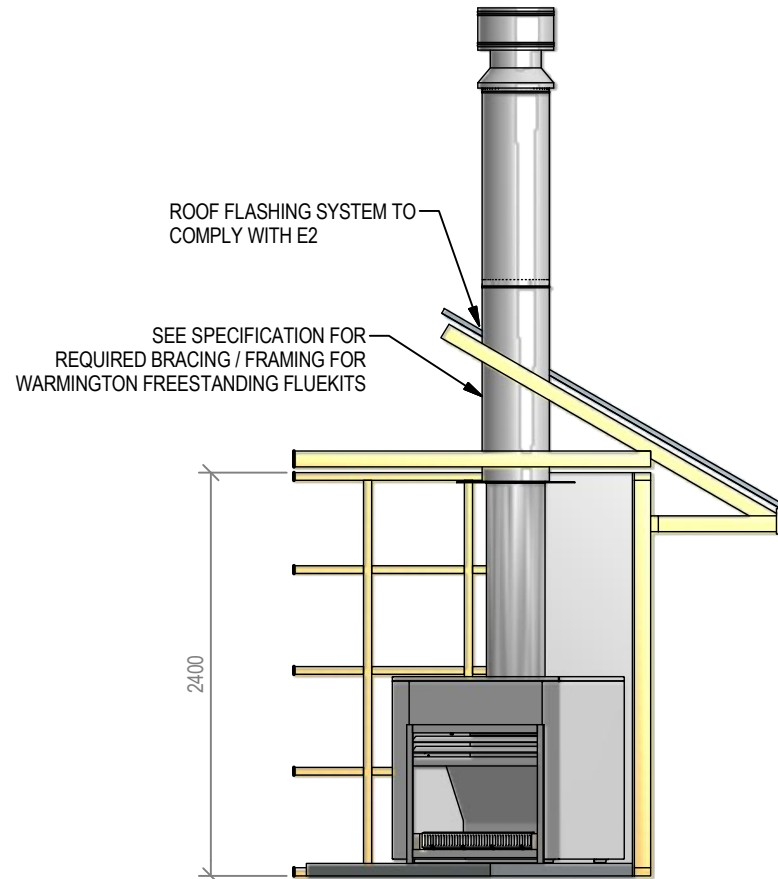

Warmington Industries Ltd.			
PH: 09 273 9227 FAX: 09 273 9241 WEB: www.warmington.co.nz			
TITLE	SI 1100 FREE STANDING SQUARE TOP CABINET - STRAIGHT HEARTH	DATE	09/06/11
DRAWN	ROBERT	REVISION	01
SCALE	NOT TO SCALE