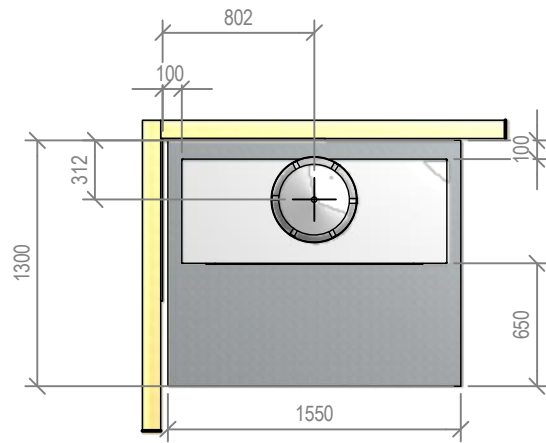

Warmington Open Wood Fire

SI 1100 Freestanding Square Top Cabinet

Fire, Flue System to Comply with AS/NZS 2918:2001

Due to continued product improvement, Warmington Ind LTD reserves the right to change product specifications without prior notification.

Copyright ©

Warmington Industries Ltd.			
PH: 09 273 9227 FAX: 09 273 9241 WEB: www.warmington.co.nz			
TITLE	SI 1100 FREE STANDING SQUARE TOP CABINET		
DRAWN	ROBERT	DATE	08/06/11
SCALE	NOT TO SCALE	REVISION	01

Warmington Open Wood Fire

SI 1100 Freestanding Square Top Cabinet - Straight Hearth

Fire, Flue System to Comply with AS/NZS 2918:2001

Due to continued product improvement, Warmington Ind LTD reserves the right to change product specifications without prior notification.