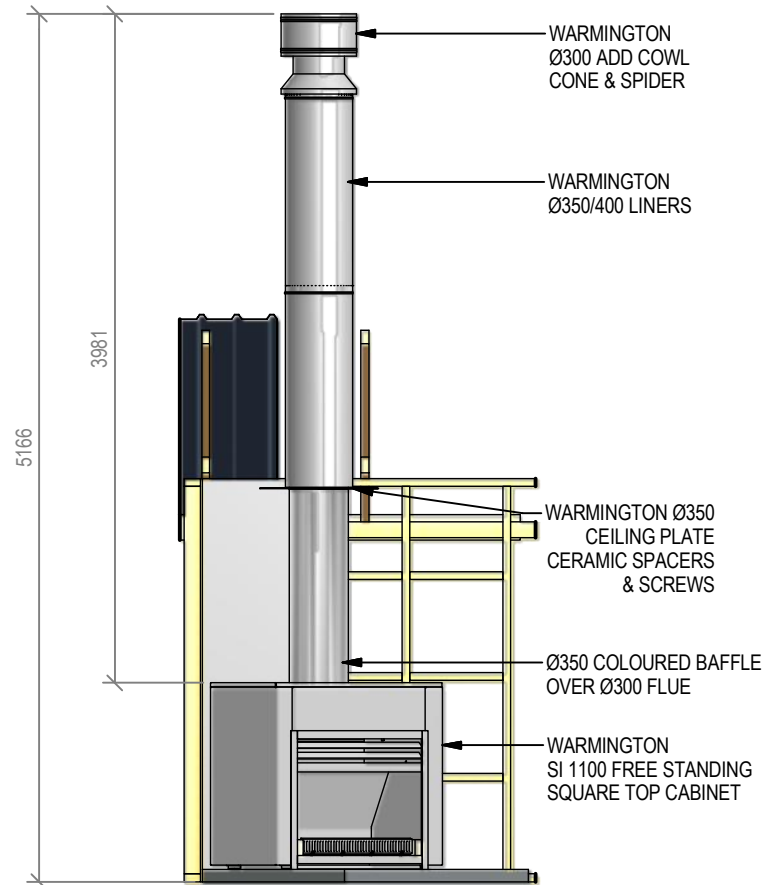

Warmington Industries Ltd.			
PH: 09 273 9227 FAX: 09 273 9241 WEB: www.warmington.co.nz			
TITLE	SI 1100 FREE STANDING SQUARE TOP CABINET - STRAIGHT HEARTH	DATE	09/06/11
DRAWN	ROBERT	REVISION	01
SCALE	NOT TO SCALE