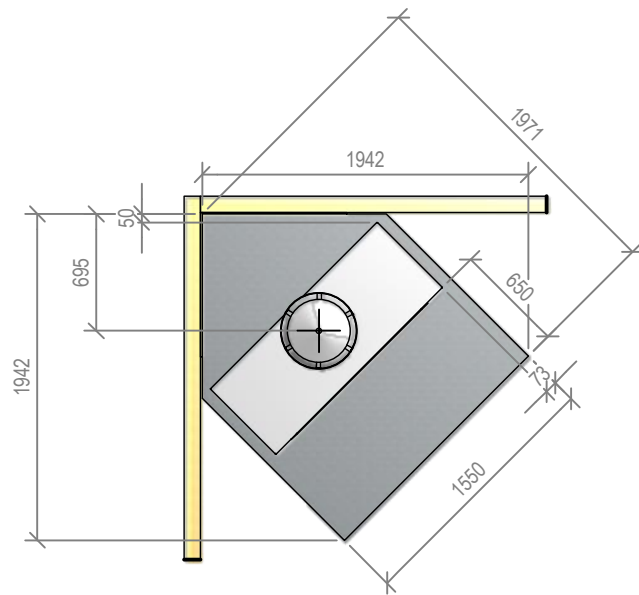

Warmington Open Wood Fire

SI 1100 Freestanding Square Top Cabinet - Corner Hearth

Fire, Flue System to Comply with ASNZS 2918:2001

Due to continued product improvement, Warmington Ind LTD reserves the right to change product specifications without prior notification.

Read all the Instructions carefully before commencing the Installation. Failure to follow these instructions may result in a fire hazard and void the warranty

For Specification See: www.warmington.co.nz

Copyright ©

Uses Warmington Ø300/350/400 Flue System