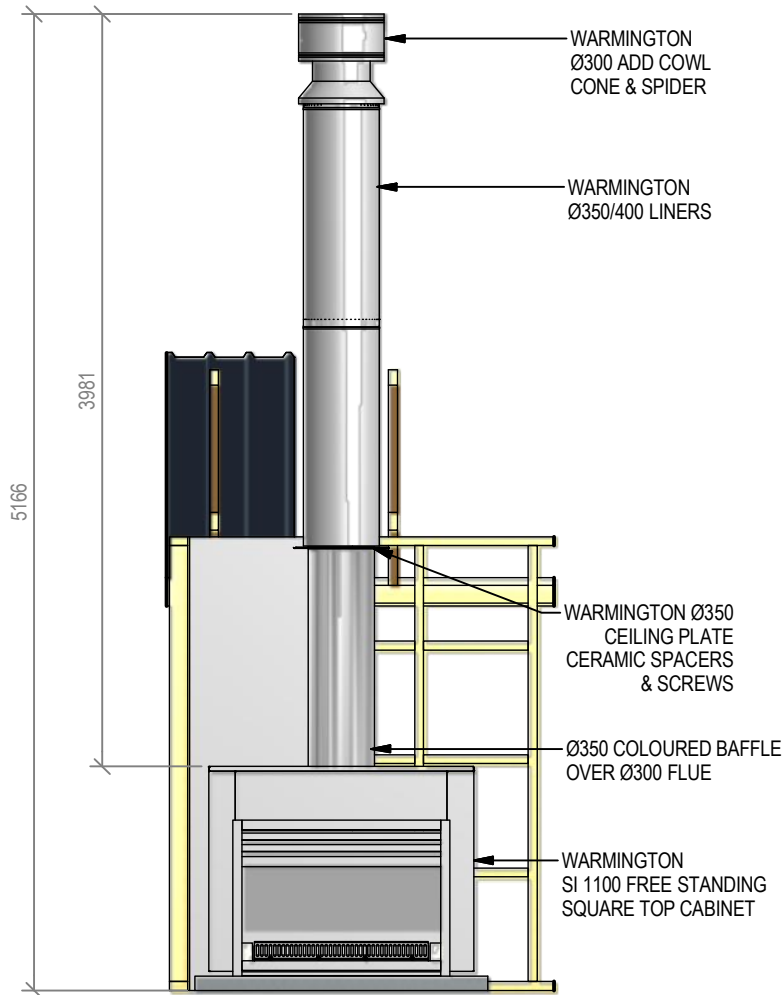

Warmington Industries Ltd.			
PH: 09 273 9227 FAX: 09 273 9241 WEB: www.warmington.co.nz			
TITLE	SI 1100 FREE STANDING SQUARE TOP CABINET - STRAIGHT HEARTH		
DRAWN	ROBERT	DATE	08/06/11
SCALE	NOT TO SCALE	REVISION	01