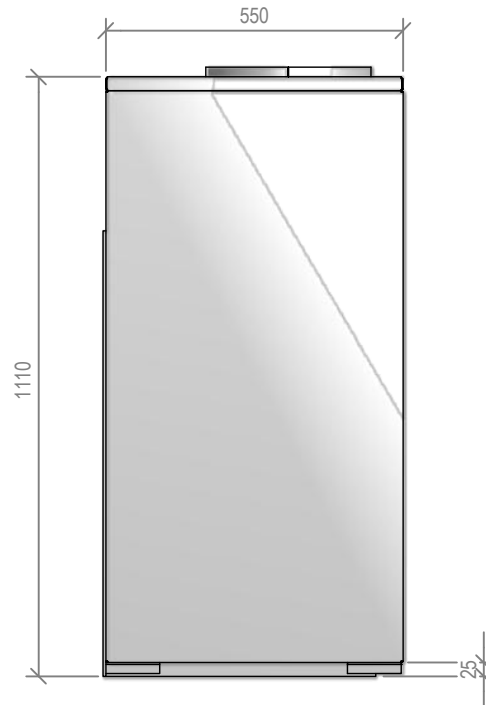

Warmington Open Wood Fire

SI 1100 Freestanding Square Top Cabinet

Fire, Flue System to Comply with AS/NZS 2918:2001

Due to continued product improvement, Warmington Ind LTD reserves the right to change product specifications without prior notification.

Copyright ©

Warmington Industries Ltd.			
PH: 09 273 9227 FAX: 09 273 9241 WEB: www.warmington.co.nz			
TITLE	SI 1100 FREE STANDING SQUARE TOP CABINET		
DRAWN	ROBERT	DATE	08/06/11
SCALE	NOT TO SCALE	REVISION	01