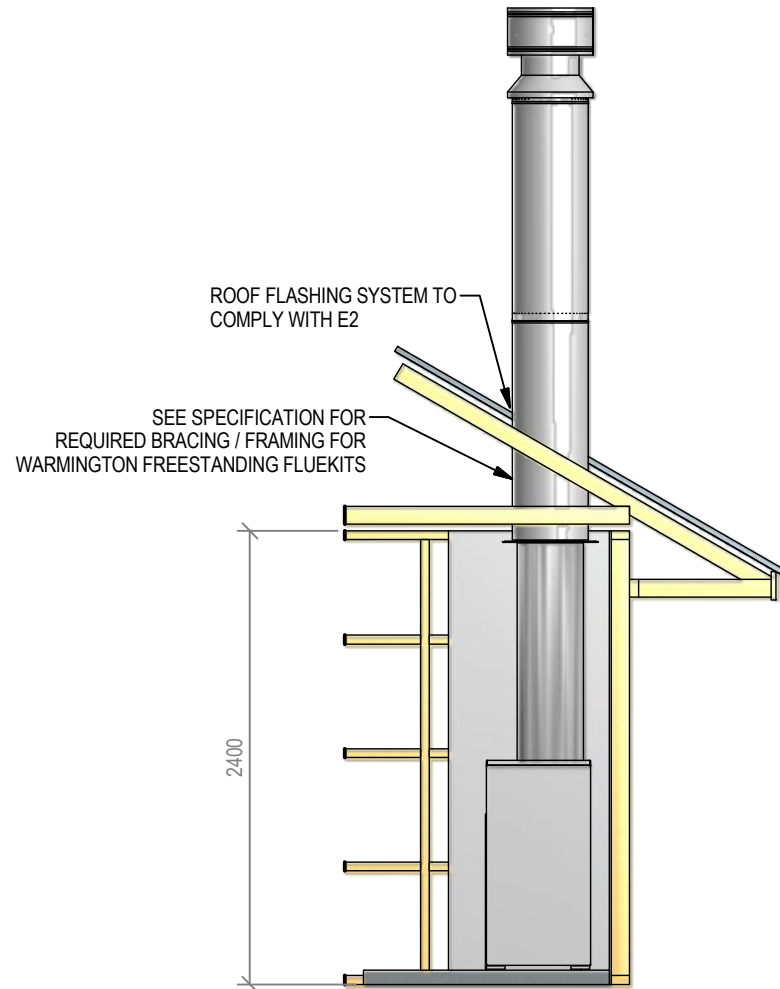

Warmington Industries Ltd.			
PH: 09 273 9227 FAX: 09 273 9241 WEB: www.warmington.co.nz			
TITLE	SI 1100 FREE STANDING SQUARE TOP CABINET - STRAIGHT HEARTH		
DRAWN	ROBERT	DATE	08/06/11
SCALE	NOT TO SCALE	REVISION	01