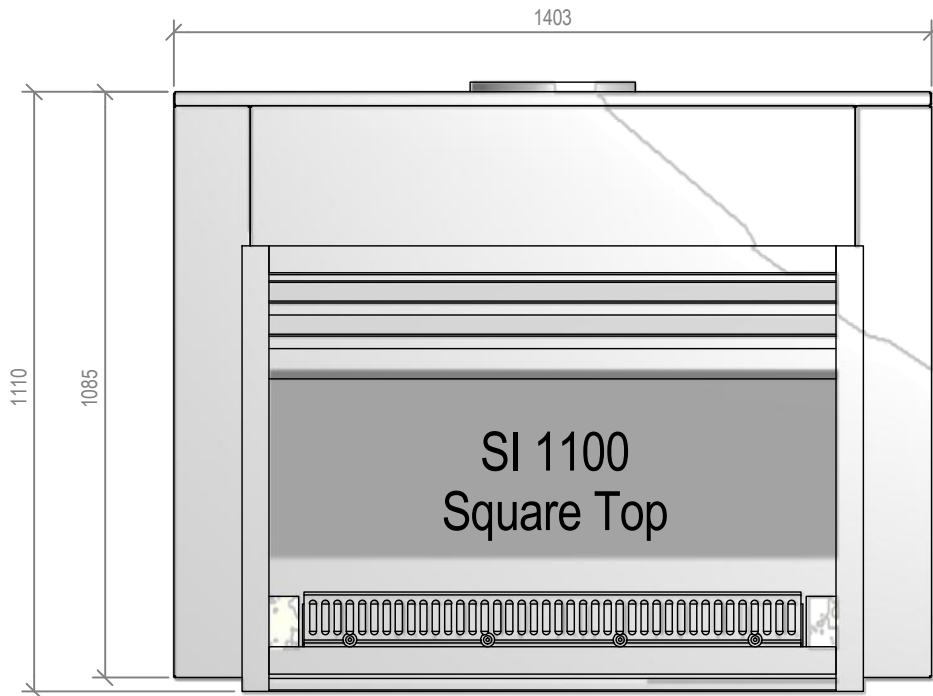

Warmington Industries Ltd.			
PH: 09 273 9227 FAX: 09 273 9241 WEB: www.warmington.co.nz			
TITLE	SI 1100 FREE STANDING SQUARE TOP CABINET		
DRAWN	ROBERT	DATE	08/06/11
SCALE	NOT TO SCALE	REVISION	01