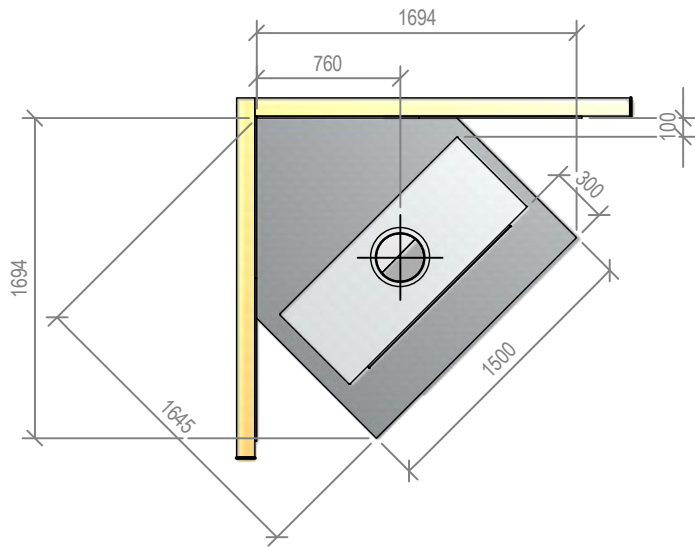

## SG 900 Square Top Freestanding Cabinet - Straight Hearth

Fire, Flue System to Comply with NZS 5261 / 5262 : 2003

**Due to continued product improvement, Warmington Ind LTD reserves the right to change product specifications without prior notification.**

Copyright ©

<b>Warmington Industries Ltd.</b>		PH: 09 273 9227 FAX: 09 273 9241 WEB: <a href="http://www.warmington.co.nz">www.warmington.co.nz</a>	
TITLE	SG 900 SQUARE TOP FREESTANDING CABINET - STRAIGHT HEARTH	DATE	16/06/11
DRAWN	ALAN	REVISION	01
SCALE	NOT TO SCALE		