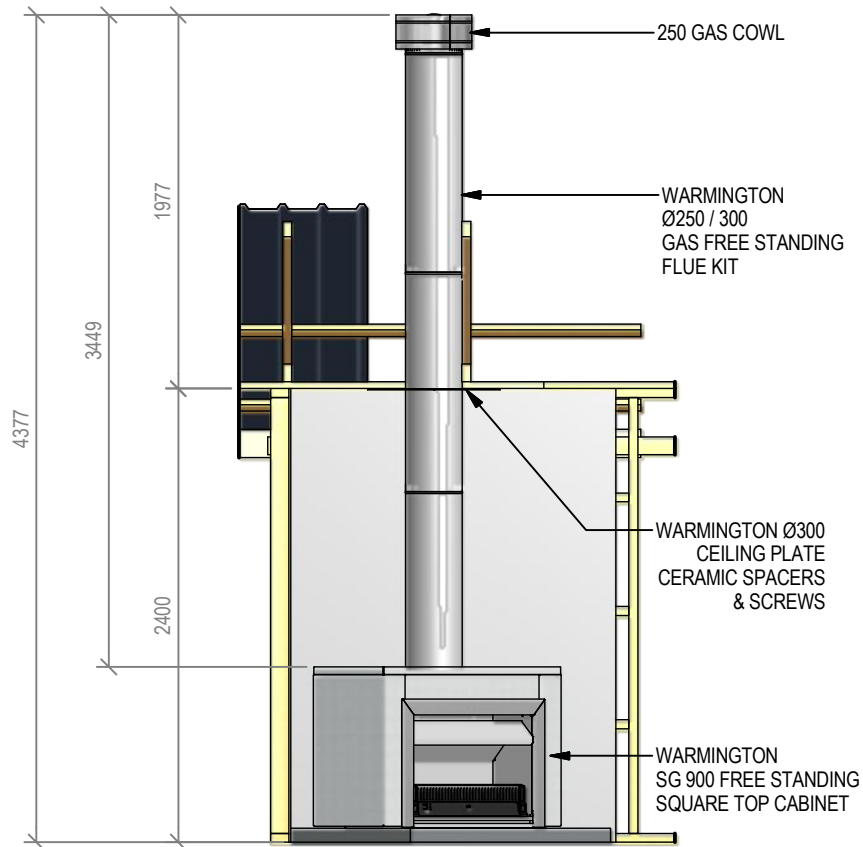

Warmington Industries Ltd.	
PH: 09 273 9227 FAX: 09 273 9241 WEB: www.warmington.co.nz	
TITLE	SG 900 SQUARE TOP FREESTANDING CABINET - CORNER HEARTH
DRAWN	ALAN
DATE	16/06/11
SCALE	NOT TO SCALE
REVISION	01