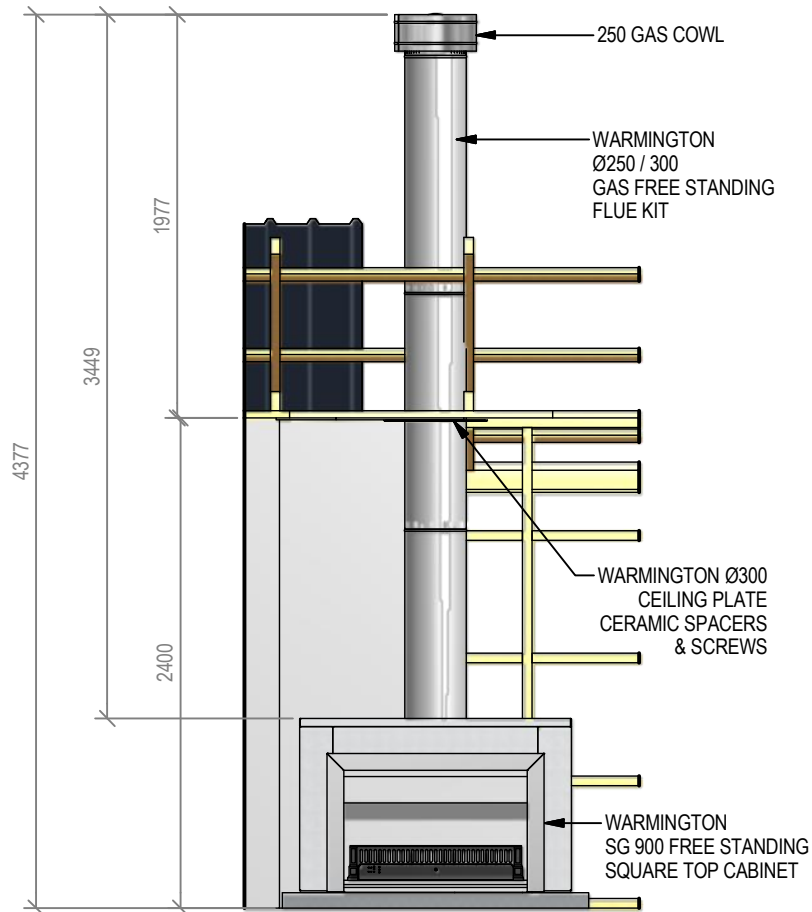

Warmington Industries Ltd.		PH: 09 273 9227 FAX: 09 273 9241 WEB: www.warmington.co.nz	
TITLE	SG 900 SQUARE TOP FREESTANDING CABINET - STRAIGHT HEARTH	DATE	16/06/11
DRAWN	ALAN	REVISION	01
SCALE	NOT TO SCALE