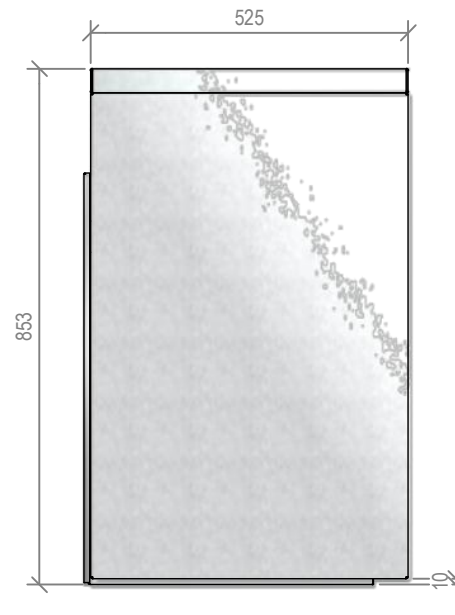

Warmington Gas Open Fire

SG 900 Square Top Freestanding Cabinet

Fire, Flue System to Comply with NZS 5261 / 5262 : 2003

Due to continued product improvement, Warmington Ind LTD reserves the right to change product specifications without prior notification.

Read all the instructions carefully before commencing the installation. Failure to follow these instructions may result in a fire hazard and void the warranty

For Specification See: www.warmington.co.nz

Copyright ©