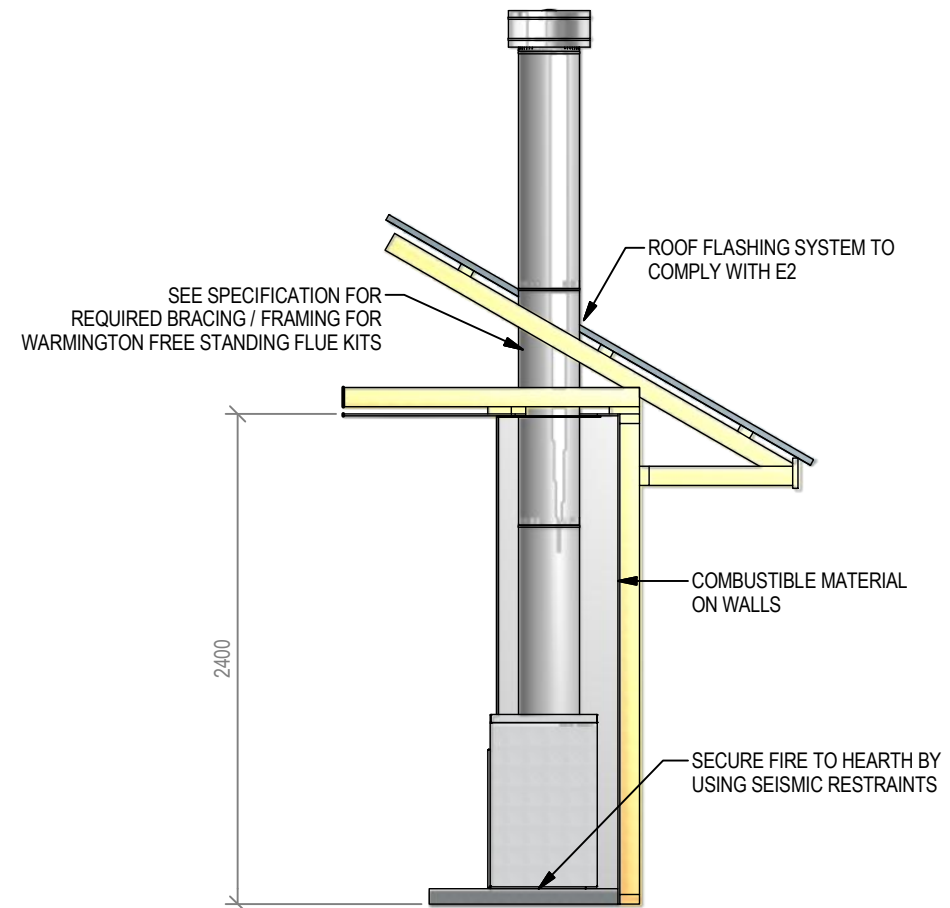

Warmington Industries Ltd.		PH: 09 273 9227 FAX: 09 273 9241 WEB: www.warmington.co.nz	
TITLE	SG 900 SQUARE TOP FREESTANDING CABINET - STRAIGHT HEARTH	DATE	16/06/11
DRAWN	ALAN	REVISION	01
SCALE	NOT TO SCALE