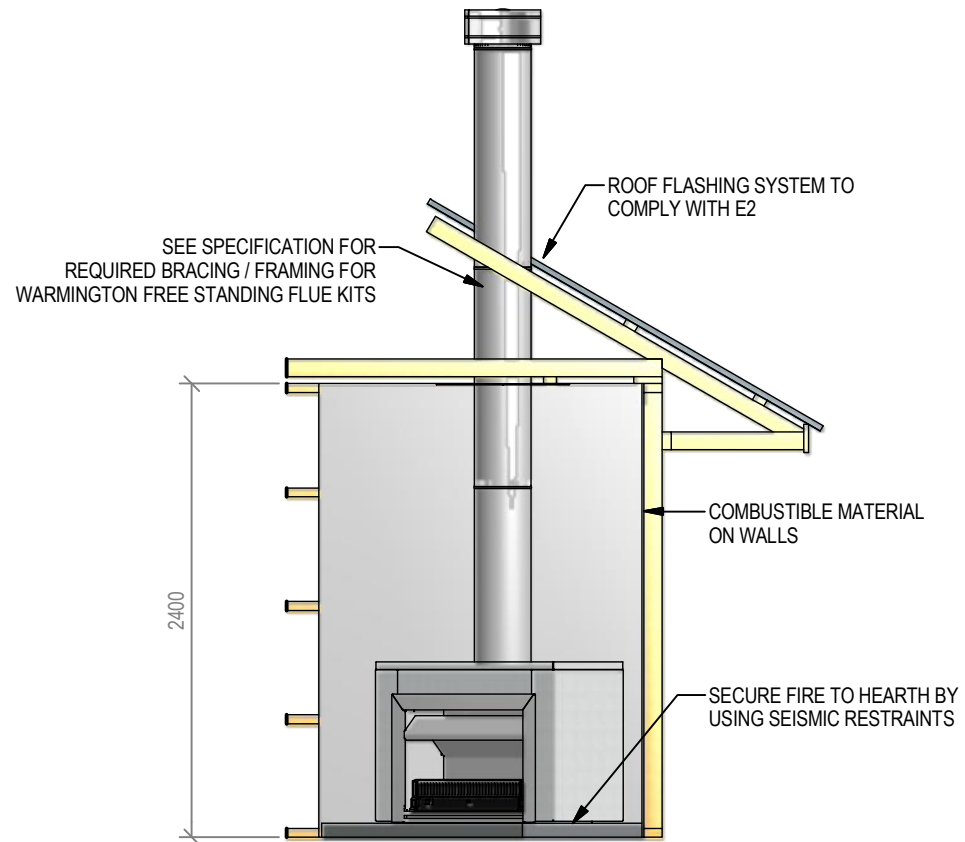

Warmington Industries Ltd.	
PH: 09 273 9227 FAX: 09 273 9241 WEB: www.warmington.co.nz	
TITLE	SG 900 SQUARE TOP FREESTANDING CABINET - CORNER HEARTH
DRAWN	ALAN
DATE	16/06/11
SCALE	NOT TO SCALE
REVISION	01