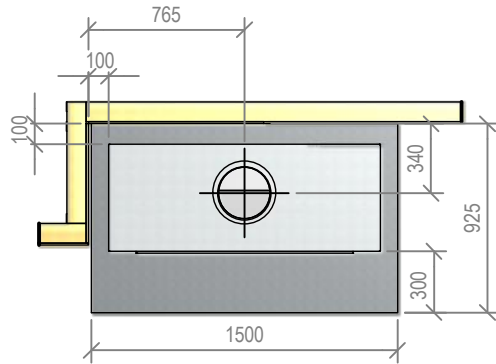

### SG 900 Square Top Freestanding Cabinet

Fire, Flue System to Comply with NZS 5261 / 5262 : 2003

**Due to continued product improvement, Warmington Ind LTD reserves the right to change product specifications without prior notification.**

Copyright ©

<b>Warmington Industries Ltd.</b>	
PH: 09 273 9227 FAX: 09 273 9241 WEB: <a href="http://www.warmington.co.nz">www.warmington.co.nz</a>	
TITLE	SG 900 SQUARE TOP FREESTANDING CABINET
DRAWN	ALAN
DATE	16/06/11
SCALE	NOT TO SCALE
REVISION	01