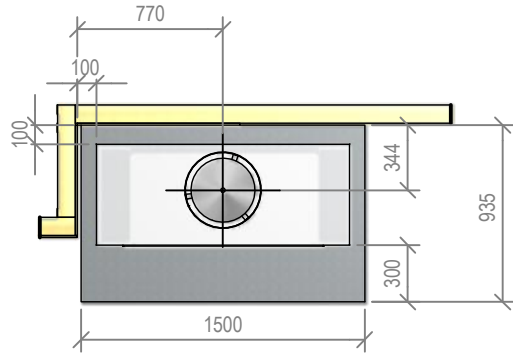

Warmington Gas Open Fire

SG 900 Freestanding Aspiring Cabinet - Straight Hearth

Fire, Flue System to Comply with NZS 5261 / 5262 : 2003

Due to continued product improvement, Warmington Ind LTD reserves the right to change product specifications without prior notification.

Read all the Instructions carefully before commencing the Installation. Failure to follow these instructions may result in a fire hazard and void the warranty

For Specification See: www.warmington.co.nz

Copyright ©