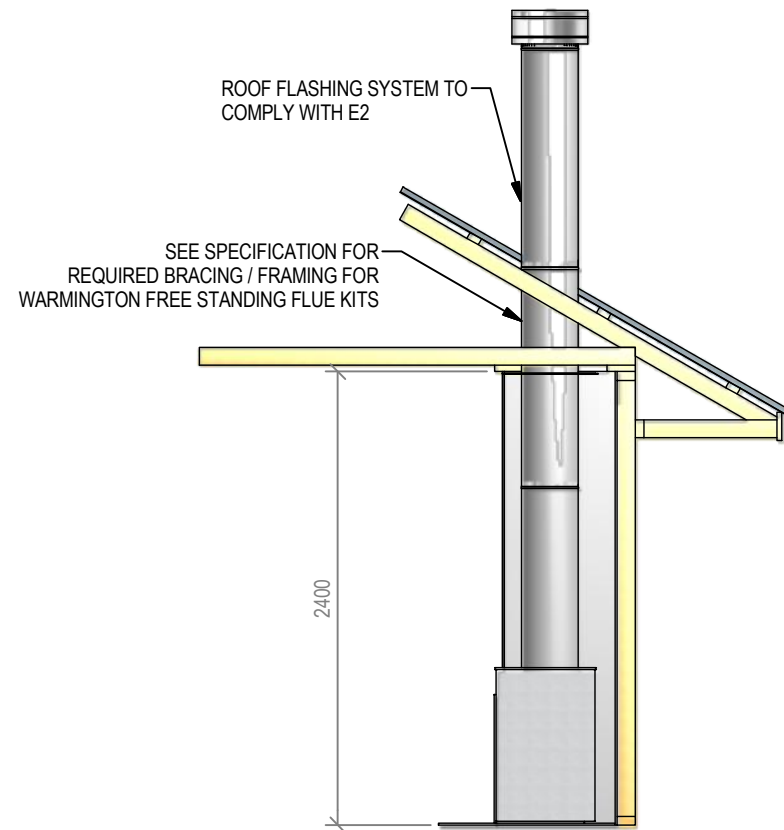

Warmington Industries Ltd.			
PH: 09 273 9227 FAX: 09 273 9241 WEB: www.warmington.co.nz			
TITLE	SG 900 FREESTANDING ASPIRING CABINET - STRAIGHT HEARTH		
DRAWN	ROBERT	DATE	15/06/11
SCALE	NOT TO SCALE	REVISION	01