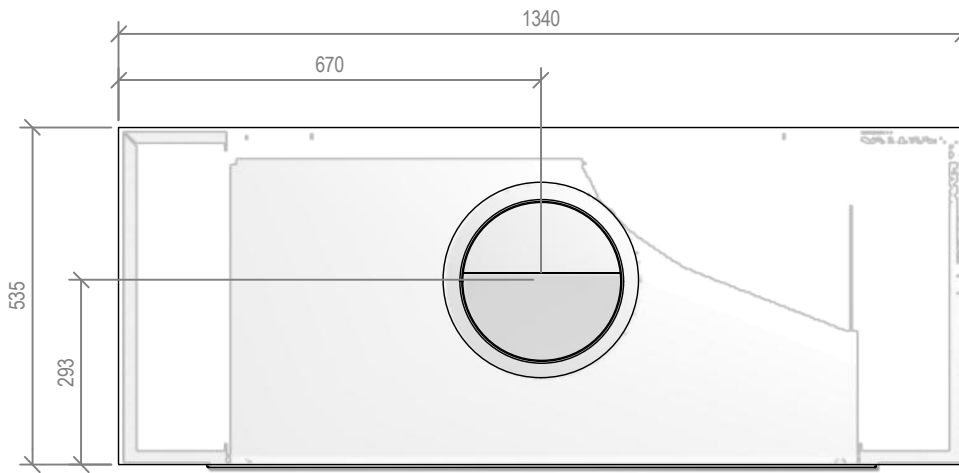

Warmington Gas Open Fire

SG 900 Freestanding Aspiring Cabinet

Fire, Flue System to Comply with NZS 5261 / 5262 : 2003

Due to continued product improvement, Warmington Ind LTD reserves the right to change product specifications without prior notification.

Read all the Instructions carefully before commencing the Installation. Failure to follow these instructions may result in a fire hazard and void the warranty

For Specification See: www.warmington.co.nz

Copyright ©

Warmington Industries Ltd.	
PH: 09 273 9227 FAX: 09 273 9241 WEB: www.warmington.co.nz	
TITLE	SG 900 FREESTANDING ASPIRING CABINET
DRAWN	ROBERT
DATE	15/06/11
SCALE	NOT TO SCALE
REVISION	01