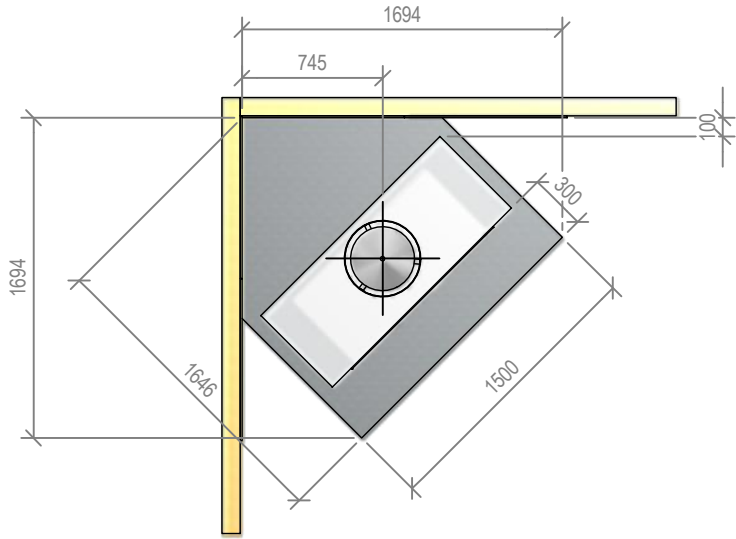

Warmington Gas Open Fire

SG 900 Freestanding Aspiring Cabinet - Corner Hearth

Fire, Flue System to Comply with NZS 5261 / 5262 : 2003

Due to continued product improvement, Warmington Ind LTD reserves the right to change product specifications without prior notification.

Read all the Instructions carefully before commencing the Installation. Failure to follow these instructions may result in a fire hazard and void the warranty

For Specification See: www.warmington.co.nz

Copyright ©

Warmington Industries Ltd.			
PH: 09 273 9227 FAX: 09 273 9241 WEB: www.warmington.co.nz			
TITLE	SG 900 FREESTANDING ASPIRING CABINET - CORNER HEARTH		
DRAWN	ROBERT	DATE	15/06/11
SCALE	NOT TO SCALE	REVISION	01