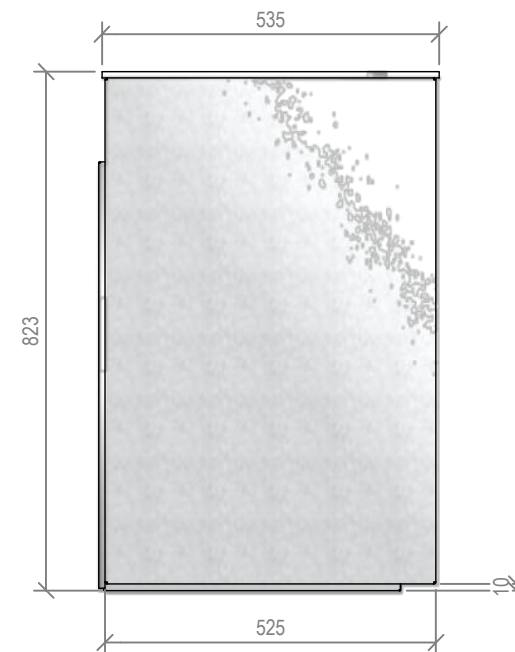

Warmington Gas Open Fire

SG 900 Freestanding Aspiring Cabinet

Fire, Flue System to Comply with NZS 5261 / 5262 : 2003

Due to continued product improvement, Warmington Ind LTD reserves the right to change product specifications without prior notification.

Read all the Instructions carefully before commencing the Installation. Failure to follow these instructions may result in a fire hazard and void the warranty

For Specification See: www.warmington.co.nz

Copyright ©

Warmington Industries Ltd.	
PH: 09 273 9227 FAX: 09 273 9241 WEB: www.warmington.co.nz	
TITLE	SG 900 FREESTANDING ASPIRING CABINET
DRAWN	ROBERT
DATE	15/06/11
SCALE	NOT TO SCALE
REVISION	01