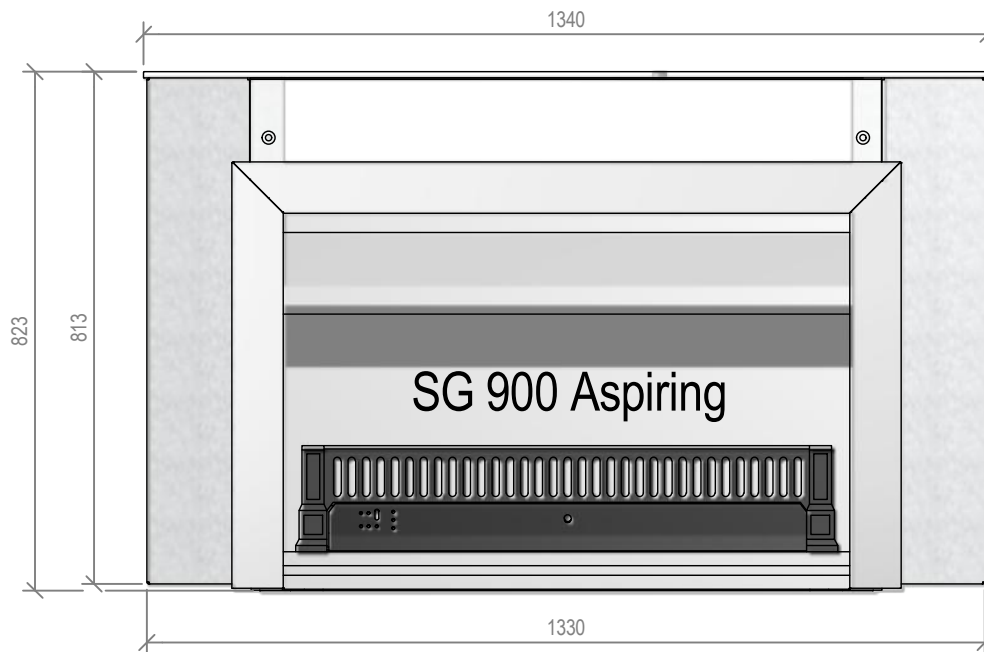

Warmington Gas Open Fire

SG 900 Freestanding Aspiring Cabinet

Fire, Flue System to Comply with NZS 5261 / 5262 : 2003

Due to continued product improvement, Warmington Ind LTD reserves the right to change product specifications without prior notification.

Read all the Instructions carefully before commencing the Installation. Failure to follow these instructions may result in a fire hazard and void the warranty

For Specification See: www.warmington.co.nz

Copyright ©

Warmington Industries Ltd.	
PH: 09 273 9227 FAX: 09 273 9241 WEB: www.warmington.co.nz	
TITLE	SG 900 FREESTANDING ASPIRING CABINET
DRAWN	ROBERT
DATE	15/06/11
SCALE	NOT TO SCALE
REVISION	01