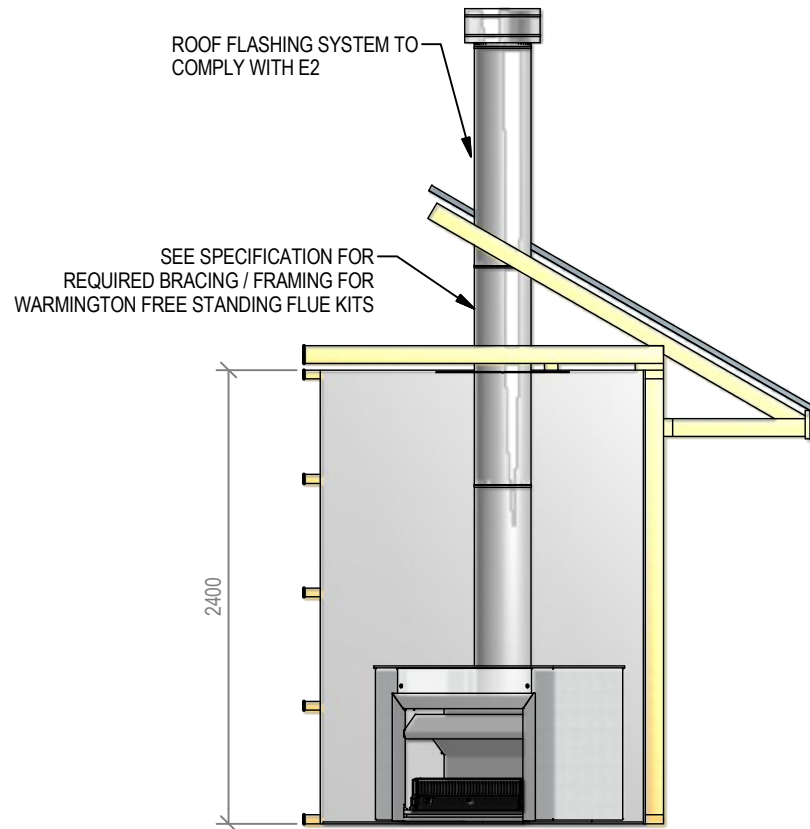

Warmington Gas Open Fire

SG 900 Freestanding Aspiring Cabinet - Corner Hearth

Fire, Flue System to Comply with NZS 5261 / 5262 : 2003

Due to continued product improvement, Warmington Ind LTD reserves the right to change product specifications without prior notification.

Read all the Instructions carefully before commencing the Installation. Failure to follow these instructions may result in a fire hazard and void the warranty

For Specification See: www.warmington.co.nz

Copyright ©

Warmington Industries Ltd.			
PH: 09 273 9227 FAX: 09 273 9241 WEB: www.warmington.co.nz			
TITLE	SG 900 FREESTANDING ASPIRING CABINET - CORNER HEARTH		
DRAWN	ROBERT	DATE	15/06/11
SCALE	NOT TO SCALE	REVISION	01