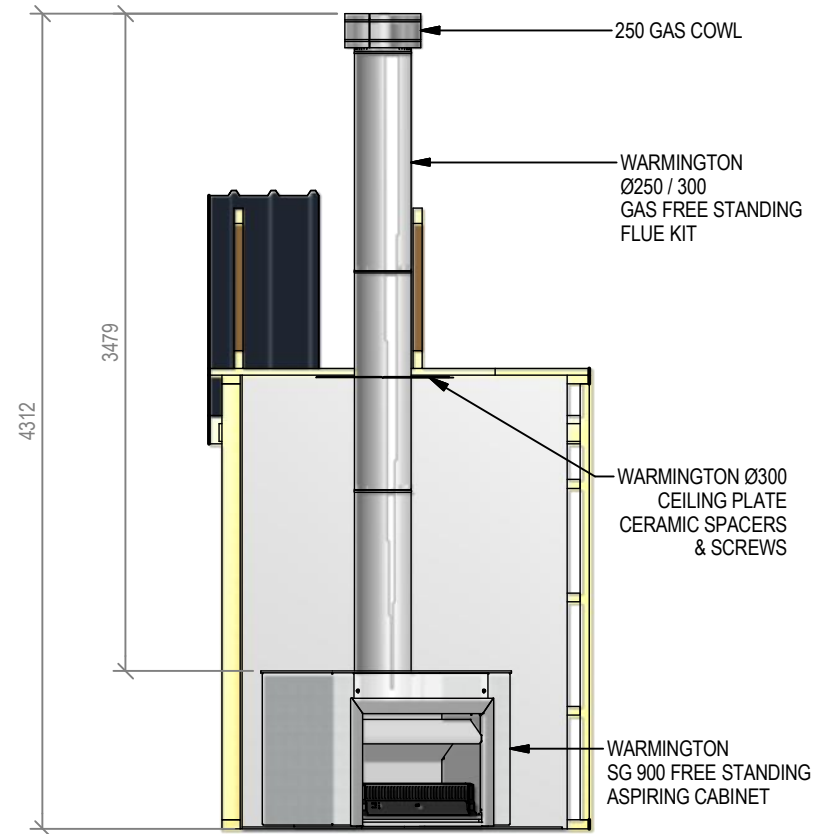

Warmington Gas Open Fire

SG 900 Freestanding Aspiring Cabinet - Corner Hearth

Fire, Flue System to Comply with NZS 5261 / 5262 : 2003

Due to continued product improvement, Warmington Ind LTD reserves the right to change product specifications without prior notification.

Copyright ©

Warmington Industries Ltd.			
PH: 09 273 9227 FAX: 09 273 9241 WEB: www.warmington.co.nz			
TITLE	SG 900 FREESTANDING ASPIRING CABINET - CORNER HEARTH		
DRAWN	ROBERT	DATE	15/06/11
SCALE	NOT TO SCALE	REVISION	01