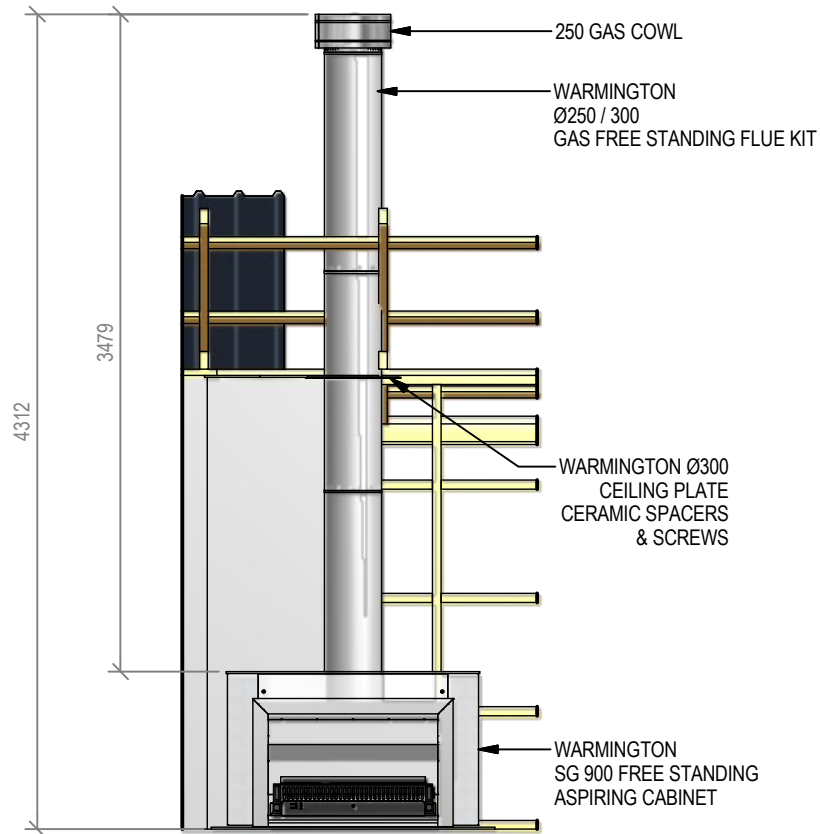

Warmington Industries Ltd.			
PH: 09 273 9227 FAX: 09 273 9241 WEB: www.warmington.co.nz			
TITLE	SG 900 FREESTANDING ASPIRING CABINET - STRAIGHT HEARTH		
DRAWN	ROBERT	DATE	15/06/11
SCALE	NOT TO SCALE	REVISION	01