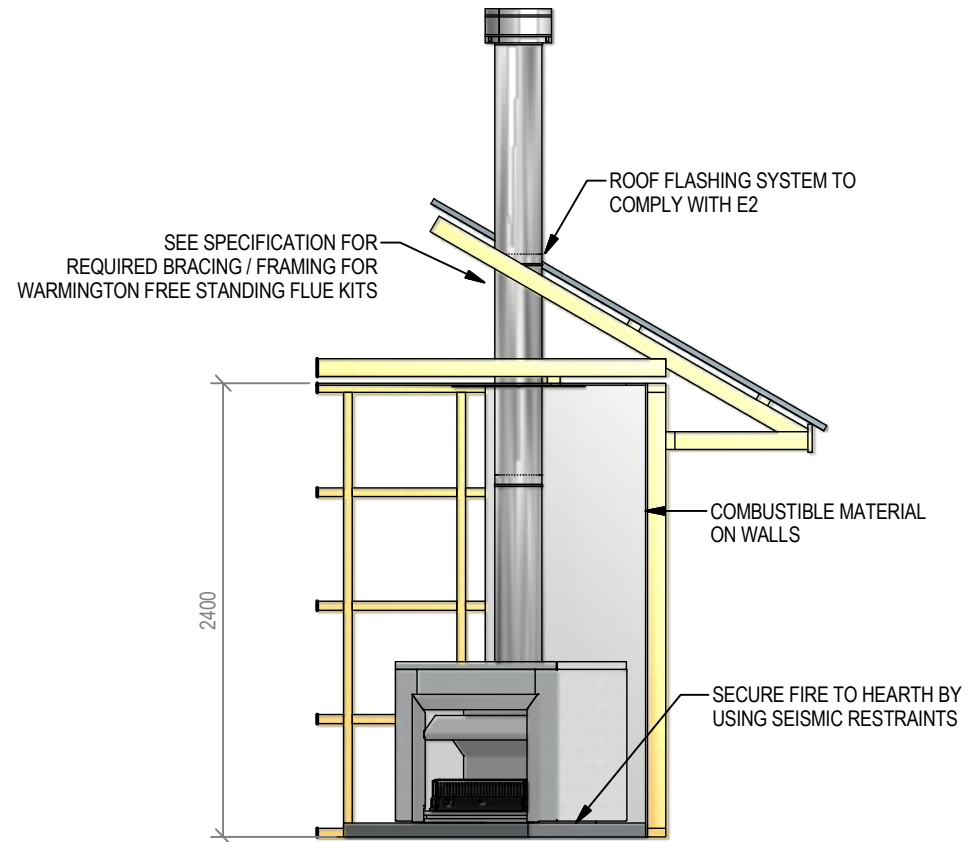

Warmington Industries Ltd.	
PH: 09 273 9227 FAX: 09 273 9241 WEB: www.warmington.co.nz	
TITLE	SG 780 SQUARE TOP FREESTANDING CABINET - CORNER HEARTH
DRAWN	ALAN
DATE	16/06/11
SCALE	NOT TO SCALE
REVISION	01