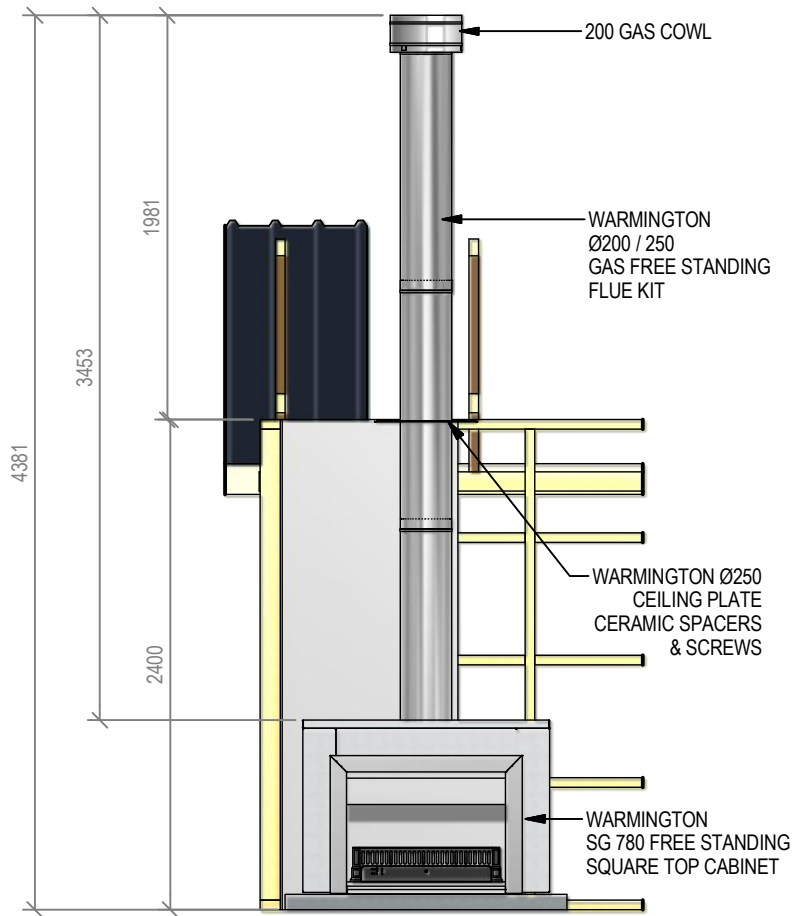

SG 780 Square Top Freestanding Cabinet - Straight Hearth

Fire, Flue System to Comply with NZS 5261 / 5262 : 2003

Due to continued product improvement, Warmington Ind LTD reserves the right to change product specifications without prior notification.

Copyright ©

Warmington Industries Ltd.			
PH: 09 273 9227 FAX: 09 273 9241 WEB: www.warmington.co.nz			
TITLE	SG 780 SQUARE TOP FREESTANDING CABINET - STRAIGHT HEARTH	DATE	16/06/11
DRAWN	ALAN	REVISION	01
SCALE	NOT TO SCALE		

Warmington Gas Open Fire

SG 780 Square Top Freestanding Cabinet - Corner Hearth

Fire, Flue System to Comply with NZS 5261 / 5262 : 2003

Due to continued product improvement, Warmington Ind LTD reserves the right to change product specifications without prior notification.