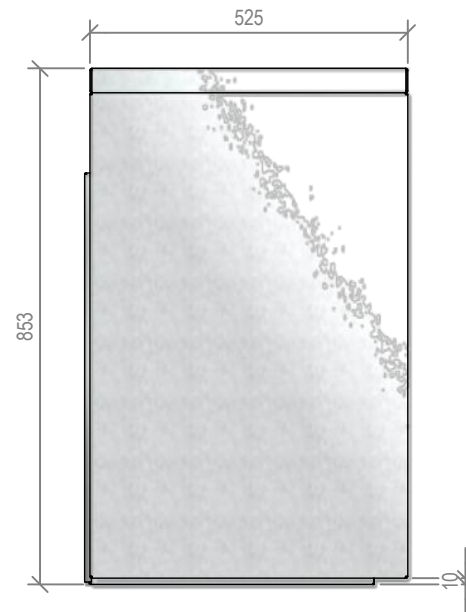

Warmington Industries Ltd.	
PH: 09 273 9227 FAX: 09 273 9241 WEB: www.warmington.co.nz	
TITLE	SG 780 SQUARE TOP FREESTANDING CABINET
DRAWN	ALAN
DATE	16/06/11
SCALE	NOT TO SCALE
REVISION	01