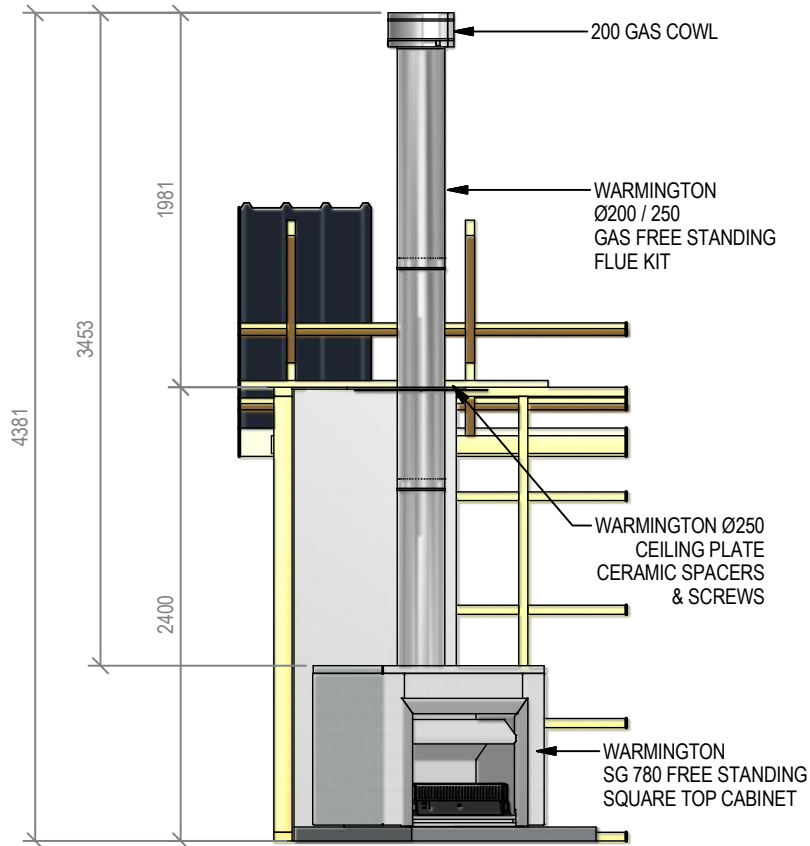

Copyright ©

Warmington Industries Ltd.			
PH: 09 273 9227 FAX: 09 273 9241 WEB: www.warmington.co.nz			
TITLE	SG 780 SQUARE TOP FREESTANDING CABINET - STRAIGHT HEARTH	DATE	16/06/11
DRAWN	ALAN	REVISION	01
SCALE	NOT TO SCALE		

Warmington Gas Open Fire

SG 780 Square Top Freestanding Cabinet - Corner Hearth

Fire, Flue System to Comply with NZS 5261 / 5262 : 2003

Due to continued product improvement, Warmington Ind LTD reserves the right to change product specifications without prior notification.

Copyright ©

Warmington Industries Ltd.	
PH: 09 273 9227 FAX: 09 273 9241 WEB: www.warmington.co.nz	
TITLE	SG 780 SQUARE TOP FREESTANDING CABINET - CORNER HEARTH
DRAWN	ALAN
DATE	16/06/11
SCALE	NOT TO SCALE
REVISION	01