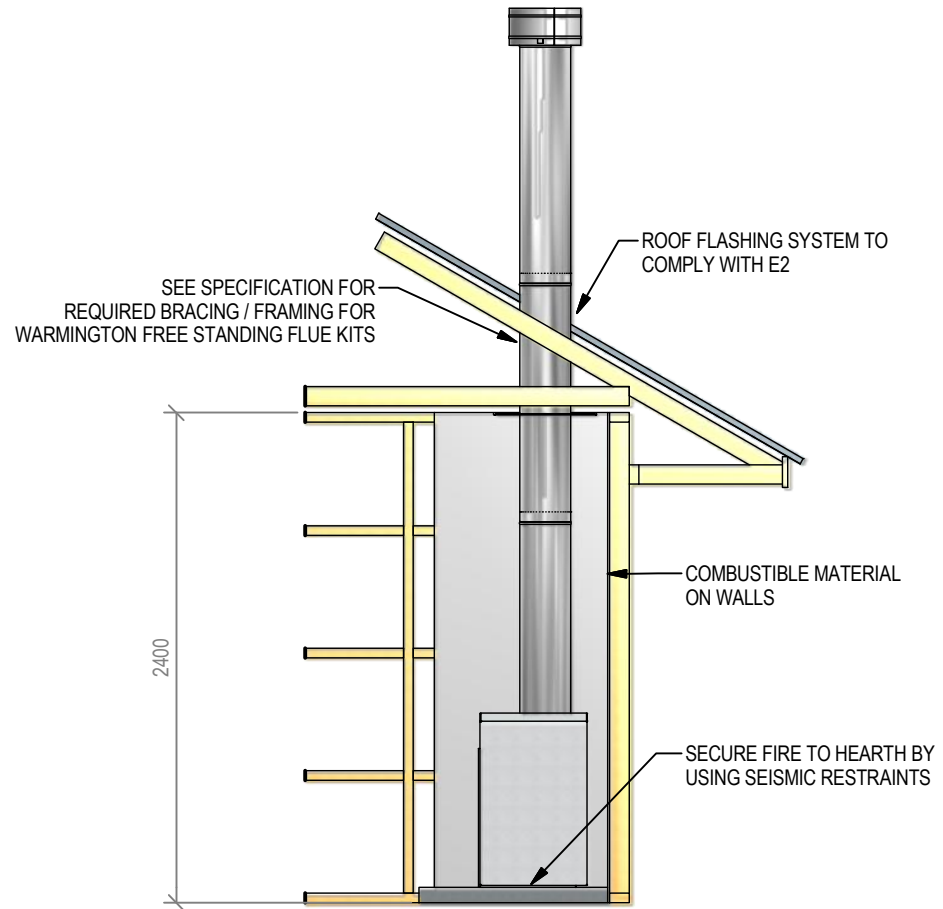

Warmington Industries Ltd.			
PH: 09 273 9227 FAX: 09 273 9241 WEB: www.warmington.co.nz			
TITLE	SG 780 SQUARE TOP FREESTANDING CABINET - STRAIGHT HEARTH	DATE	16/06/11
DRAWN	ALAN	REVISION	01
SCALE	NOT TO SCALE