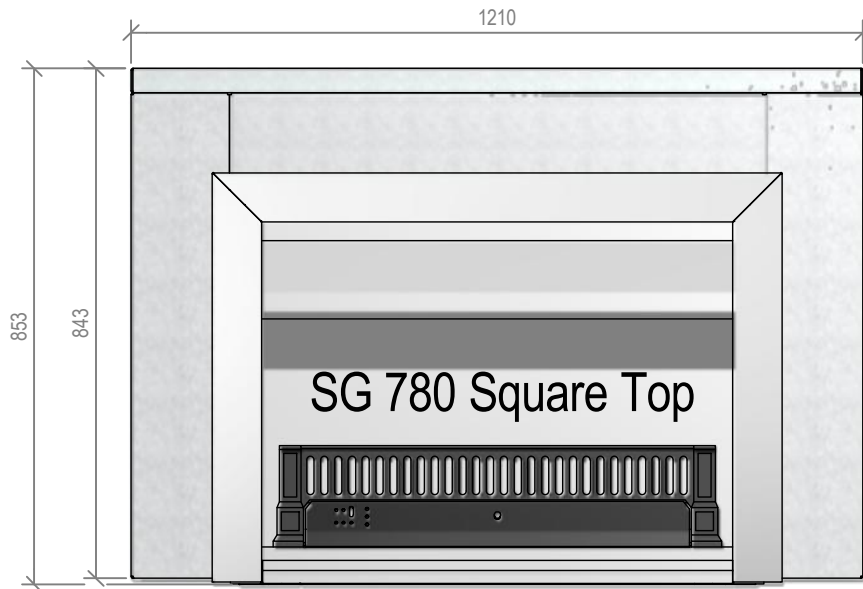

Warmington Gas Open Fire

SG 780 Square Top Freestanding Cabinet

Fire, Flue System to Comply with NZS 5261 / 5262 : 2003

Due to continued product improvement, Warmington Ind LTD reserves the right to change product specifications without prior notification.

Copyright ©

Warmington Industries Ltd.	
PH: 09 273 9227 FAX: 09 273 9241 WEB: www.warmington.co.nz	
TITLE	SG 780 SQUARE TOP FREESTANDING CABINET
DRAWN	ALAN
DATE	16/06/11
SCALE	NOT TO SCALE
REVISION	01

Warmington Gas Open Fire