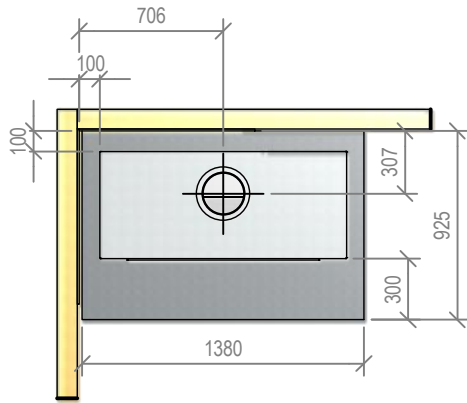

Warmington Gas Open Fire

SG 780 Square Top Freestanding Cabinet

Fire, Flue System to Comply with NZS 5261 / 5262 : 2003

Due to continued product improvement, Warmington Ind LTD reserves the right to change product specifications without prior notification.

Copyright ©

Warmington Industries Ltd.	
PH: 09 273 9227 FAX: 09 273 9241 WEB: www.warmington.co.nz	
TITLE	SG 780 SQUARE TOP FREESTANDING CABINET
DRAWN	ALAN
DATE	16/06/11
SCALE	NOT TO SCALE
REVISION	01

Warmington Gas Open Fire