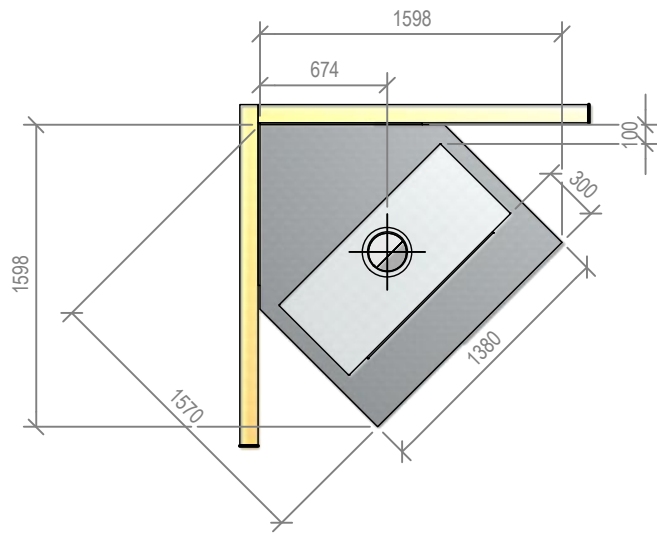

SG 780 Square Top Freestanding Cabinet - Straight Hearth

Fire, Flue System to Comply with NZS 5261 / 5262 : 2003

Due to continued product improvement, Warmington Ind LTD reserves the right to change product specifications without prior notification.

Copyright ©

Warmington Industries Ltd.			
PH: 09 273 9227 FAX: 09 273 9241 WEB: www.warmington.co.nz			
TITLE	SG 780 SQUARE TOP FREESTANDING CABINET - STRAIGHT HEARTH	DATE	16/06/11
DRAWN	ALAN	REVISION	01
SCALE	NOT TO SCALE		