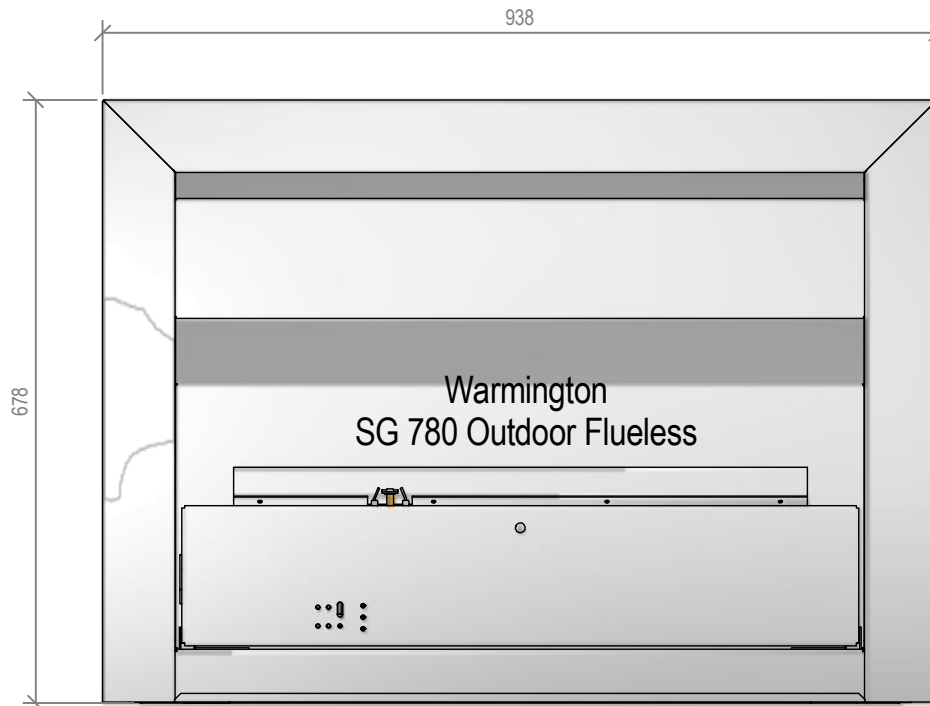

Warmington Industries Ltd.			
PH: 09 273 9227 FAX: 09 273 9241 WEB: www.warmington.co.nz			
TITLE	SG 780 OUTDOOR FLUELESS FIREBOX		
DRAWN	ALAN	DATE	21/07/11
SCALE	NOT TO SCALE	REVISION	01