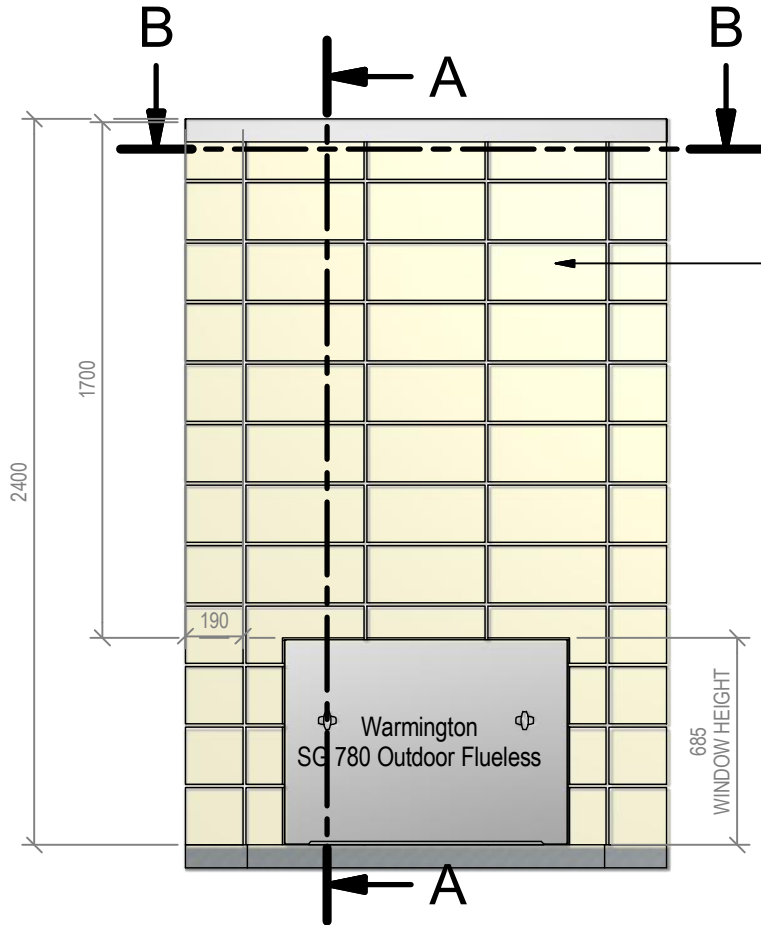

Warmington Flueless Outdoor Gas Open Fire

SG 780 Outdoor Flueless Block Enclosure

Fire, Flue System to Comply with NZS 5261 / 5262 : 2003

Due to continued product improvement, Warmington Ind LTD reserves the right to change product specifications without prior notification.

Read all the Instructions carefully before commencing the Installation. Failure to follow these instructions may result in a fire hazard and void the warranty

For Specification See: www.warmington.co.nz

Copyright ©

NO COMBUSTABLE MATERIAL TO BE USED IN OR ON THIS AREA

NOTE:
GAS TEMPERATURE WILL EXCEED 150°C RUNNING UP THE FRONT FACE

REBATE TO REDUCE WATER ENTERING THE FIRE

THESE FIRES ARE FOR OUTSIDE USE ONLY NOT TO BE INSTALLED INDOORS

ENSURE VENTING IS NOT RESTRICTED OR THE AIR FLOW IMPINGES ON ANY COMBUSTIBLE MATERIAL