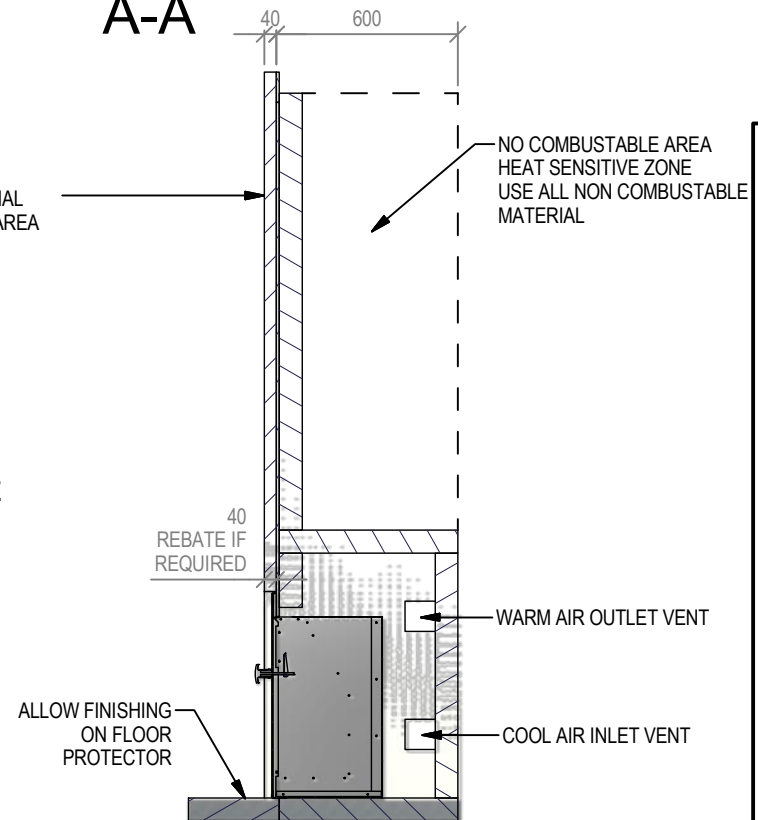

NO COMBUSTABLE MATERIAL TO BE USED IN OR ON THIS AREA

**NOTE:
GAS TEMPERATURE WILL EXCEED 150°C RUNNING UP THE FRONT FACE**

REBATE TO REDUCE WATER ENTERING THE FIRE

THESE FIRES ARE FOR OUTSIDE USE ONLY NOT TO BE INSTALLED INDOORS

ENSURE VENTING IS NOT RESTRICTED OR THE AIR FLOW IMPINGES ON ANY COMBUSTIBLE MATERIAL

A-A