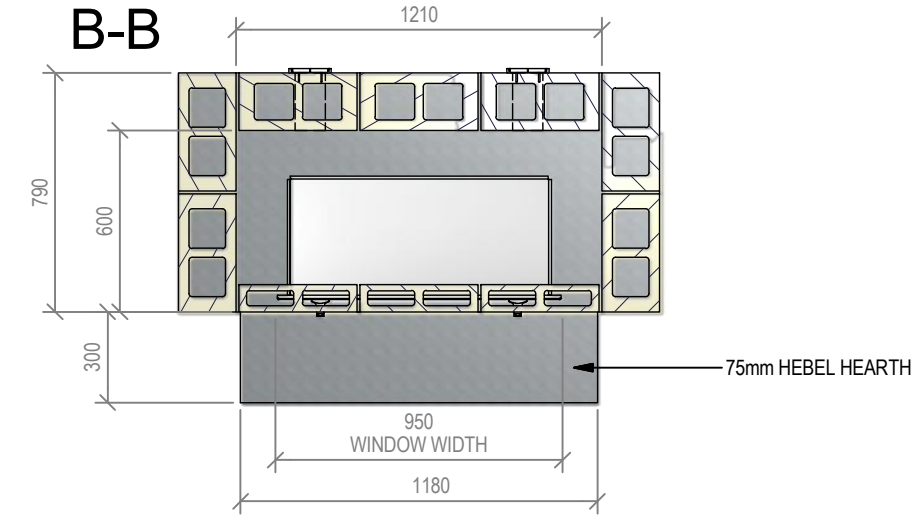

Warmington Flueless Outdoor Gas Open Fire

SG 780 Outdoor Flueless Block Enclosure

Fire, Flue System to Comply with NZS 5261 / 5262 : 2003

Due to continued product improvement, Warmington Ind LTD reserves the right to change product specifications without prior notification.

Read all the Instructions carefully before commencing the Installation. Failure to follow these instructions may result in a fire hazard and void the warranty

For Specification See: www.warmington.co.nz

Copyright ©

NO COMBUSTABLE MATERIAL TO BE USED IN OR ON THIS AREA

NOTE:
GAS TEMPERATURE WILL EXCEED 150°C RUNNING UP THE FRONT FACE

REBATE TO REDUCE WATER ENTERING THE FIRE

THESE FIRES ARE FOR OUTSIDE USE ONLY NOT TO BE INSTALLED INDOORS

ENSURE VENTING IS NOT RESTRICTED OR THE AIR FLOW IMPINGES ON ANY COMBUSTIBLE MATERIAL