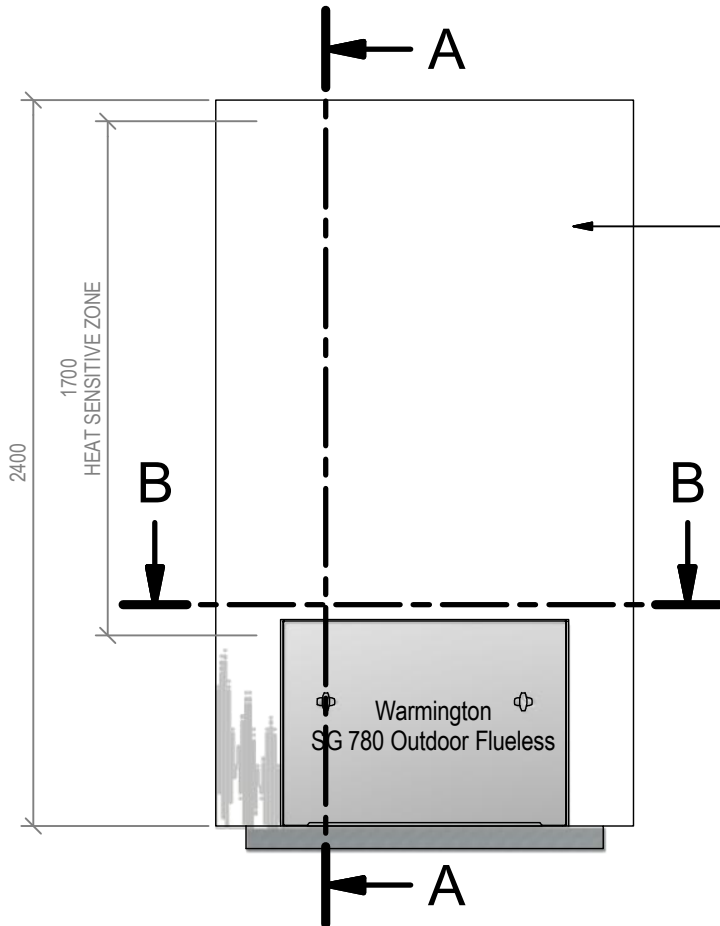

B-B

Warmington Flueless Outdoor Gas Open Fire

SG 780 Outdoor Flueless Hebel Enclosure

Fire, Flue System to Comply with NZS 5261 / 5262 : 2003

Due to continued product improvement, Warmington Ind LTD reserves the right to change product specifications without prior notification.

Read all the Instructions carefully before commencing the Installation. Failure to follow these instructions may result in a fire hazard and void the warranty

For Specification See: www.warmington.co.nz

Copyright ©

NO COMBUSTABLE MATERIAL TO BE USED IN OR ON THIS AREA

**NOTE:
GAS TEMPERATURE WILL EXCEED 150°C RUNNING UP THE FRONT FACE**

REBATE TO REDUCE WATER ENTERING THE FIRE

THESE FIRES ARE FOR OUTSIDE USE ONLY NOT TO BE INSTALLED INDOORS

ENSURE VENTING IS NOT RESTRICTED OR THE AIR FLOW IMPINGES ON ANY COMBUSTIBLE MATERIAL

A-A

NO COMBUSTABLE AREA HEAT SENSITIVE ZONE USE ALL NON COMBUSTABLE MATERIAL

40 REBATE IF REQUIRED

ALLOW FINISHING ON FLOOR PROTECTOR

WARM AIR OUTLET VENT

COOL AIR INLET VENT

Warmington Industries Ltd.		PH: 09 273 9227 FAX: 09 273 9241 WEB: www.warmington.co.nz	
TITLE	SG 780 OUTDOOR FLUELESS HEBEL ENCLOSURE	DATE	21/07/11
DRAWN	ALAN	REVISION	01
SCALE	NOT TO SCALE