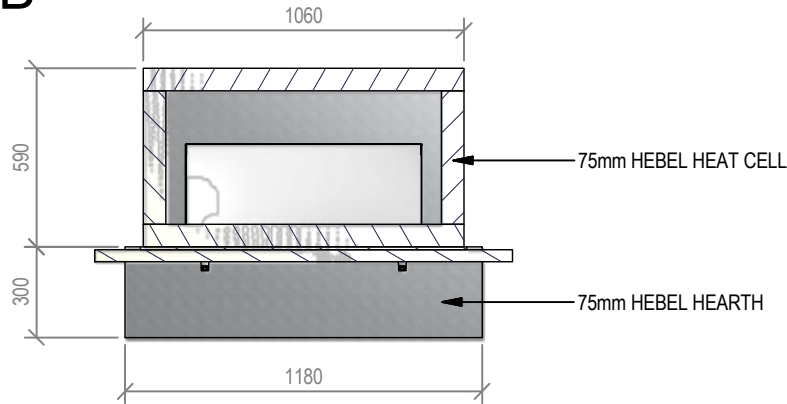

B-B

Warmington Flueless Outdoor Gas Open Fire

SG 780 Outdoor Flueless Hebel Enclosure

Fire, Flue System to Comply with NZS 5261 / 5262 : 2003

Due to continued product improvement, Warmington Ind LTD reserves the right to change product specifications without prior notification.

Read all the Instructions carefully before commencing the Installation. Failure to follow these instructions may result in a fire hazard and void the warranty

For Specification See: www.warmington.co.nz

Copyright ©