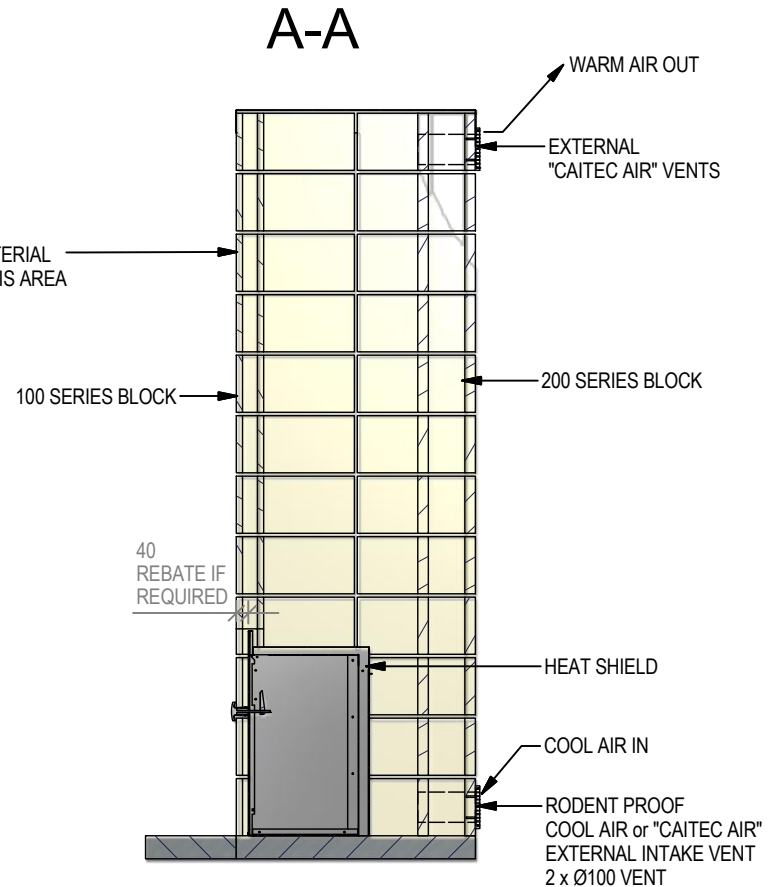

Warmington Industries Ltd.			
PH: 09 273 9227 FAX: 09 273 9241 WEB: www.warmington.co.nz			
TITLE	SG 780 OUTDOOR FLUELESS HEBEL ENCLOSURE	DATE	21/07/11
DRAWN	ALAN	REVISION	01
SCALE	NOT TO SCALE