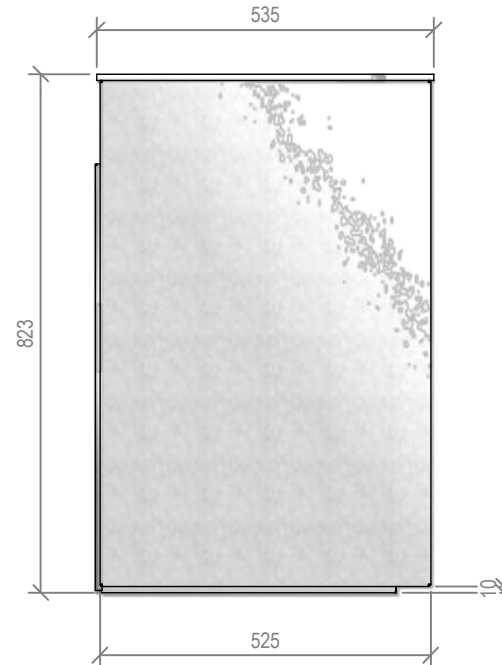

Warmington Industries Ltd.			
PH: 09 273 9227 FAX: 09 273 9241 WEB: www.warmington.co.nz			
TITLE	SG 780 FREESTANDING ASPIRING CABINET		
DRAWN	ROBERT	DATE	14/06/11
SCALE	NOT TO SCALE	REVISION	01