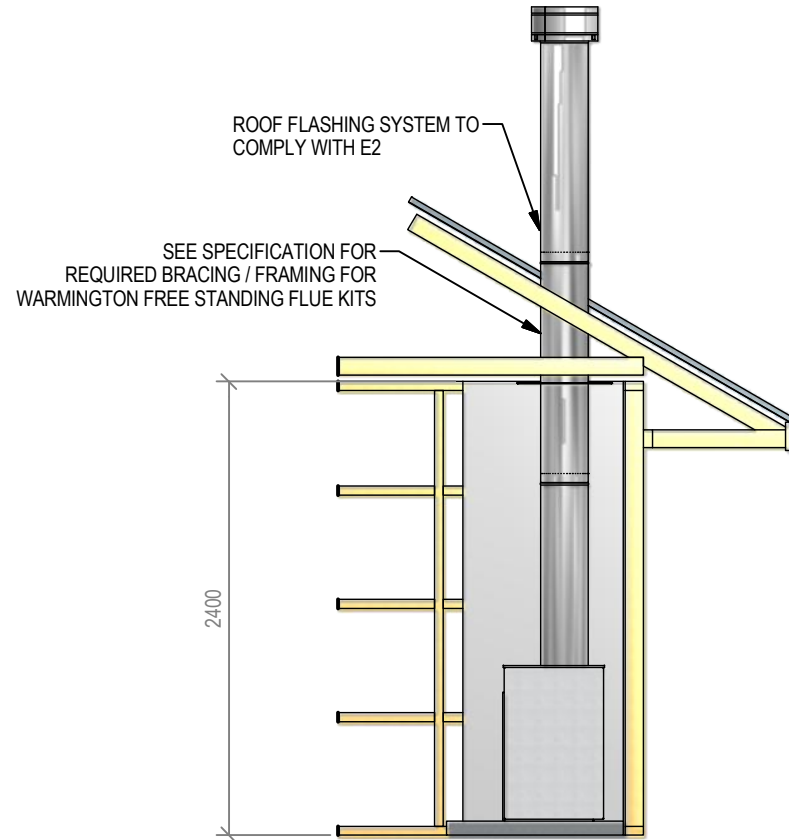

Warmington Industries Ltd.			
PH: 09 273 9227 FAX: 09 273 9241 WEB: www.warmington.co.nz			
TITLE	SG 780 FREESTANDING ASPIRING CABINET - STRAIGHT HEARTH		
DRAWN	ROBERT	DATE	14/06/11
SCALE	NOT TO SCALE	REVISION	01