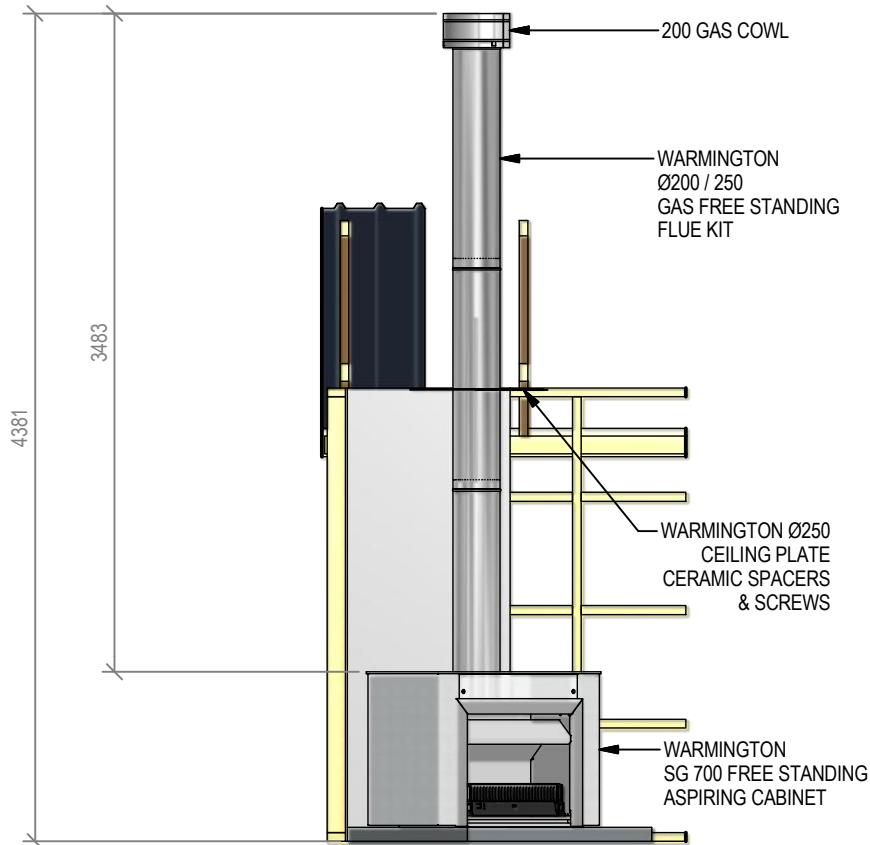

Warmington Gas Open Fire

SG 780 Freestanding Aspiring Cabinet - Corner Hearth

Fire, Flue System to Comply with NZS 5261 / 5262 : 2003

Due to continued product improvement, Warmington Ind LTD reserves the right to change product specifications without prior notification.

Copyright ©

Warmington Industries Ltd.			
PH: 09 273 9227 FAX: 09 273 9241 WEB: www.warmington.co.nz			
TITLE	SG 780 FREESTANDING ASPIRING CABINET - CORNER HEARTH		
DRAWN	ROBERT	DATE	14/06/11
SCALE	NOT TO SCALE	REVISION	01