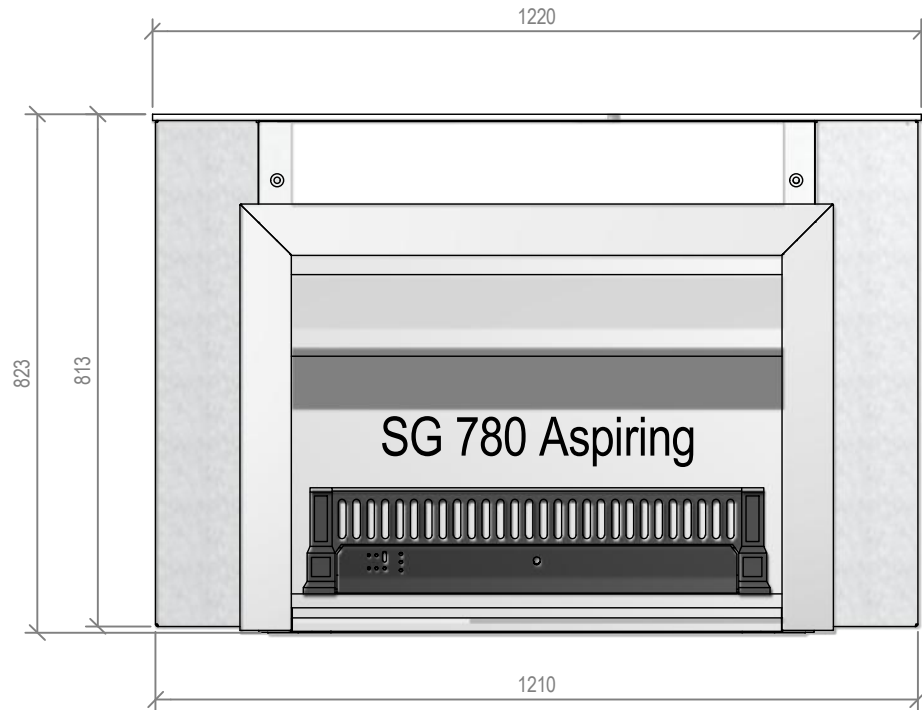

Warmington Gas Open Fire

SG 780 Freestanding Aspiring Cabinet

Fire, Flue System to Comply with NZS 5261 / 5262 : 2003

Due to continued product improvement, Warmington Ind LTD reserves the right to change product specifications without prior notification.

Copyright ©

Warmington Industries Ltd.			
PH: 09 273 9227 FAX: 09 273 9241 WEB: www.warmington.co.nz			
TITLE	SG 780 FREESTANDING ASPIRING CABINET		
DRAWN	ROBERT	DATE	14/06/11
SCALE	NOT TO SCALE	REVISION	01