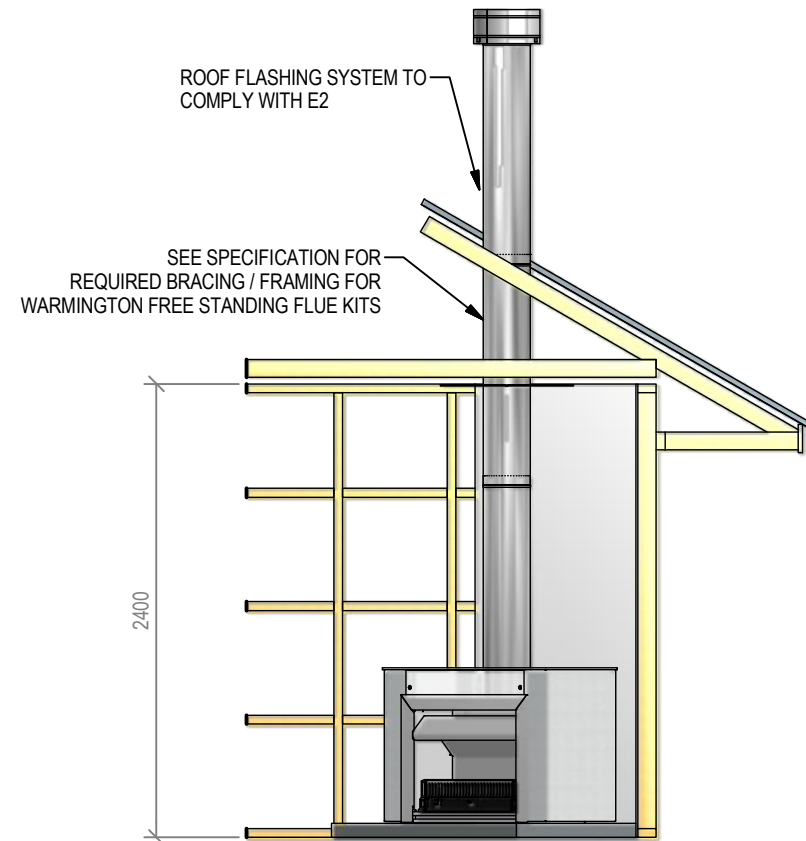

Warmington Gas Open Fire

SG 780 Freestanding Aspiring Cabinet - Corner Hearth

Fire, Flue System to Comply with NZS 5261 / 5262 : 2003

Due to continued product improvement, Warmington Ind LTD reserves the right to change product specifications without prior notification.

Copyright ©

Warmington Industries Ltd.			
PH: 09 273 9227 FAX: 09 273 9241 WEB: www.warmington.co.nz			
TITLE	SG 780 FREESTANDING ASPIRING CABINET - CORNER HEARTH		
DRAWN	ROBERT	DATE	14/06/11
SCALE	NOT TO SCALE	REVISION	01