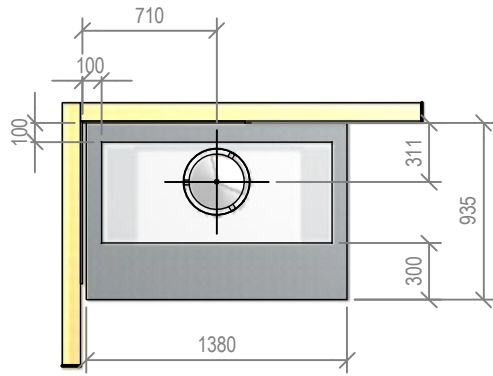

Copyright ©

Warmington Industries Ltd.			
PH: 09 273 9227 FAX: 09 273 9241 WEB: www.warmington.co.nz			
TITLE	SG 780 FREESTANDING ASPIRING CABINET		
DRAWN	ROBERT	DATE	14/06/11
SCALE	NOT TO SCALE	REVISION	01