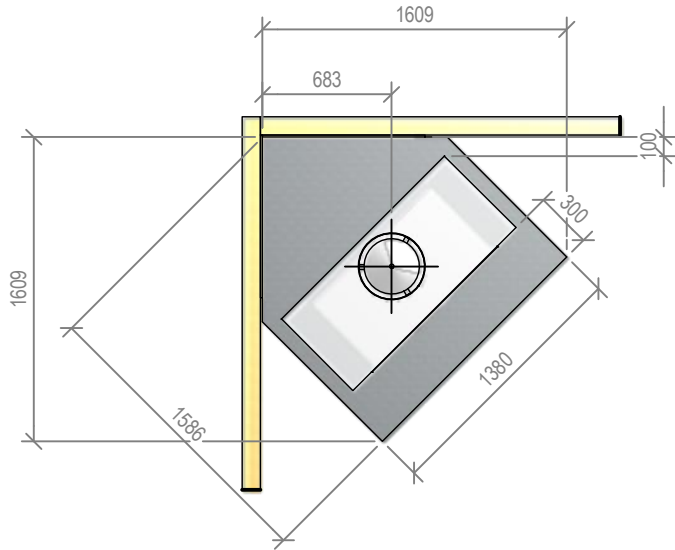

Warmington Gas Open Fire

SG 780 Freestanding Aspiring Cabinet - Corner Hearth

Fire, Flue System to Comply with NZS 5261 / 5262 : 2003

Due to continued product improvement, Warmington Ind LTD reserves the right to change product specifications without prior notification.

Read all the Instructions carefully before commencing the Installation. Failure to follow these instructions may result in a fire hazard and void the warranty

For Specification See: www.warmington.co.nz

Copyright ©