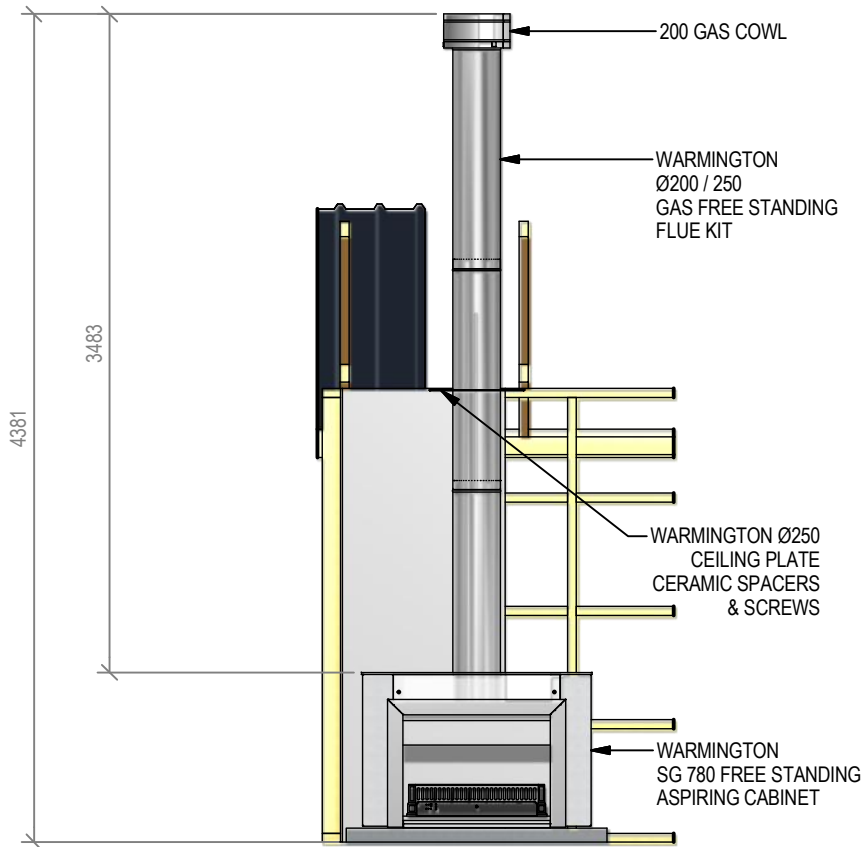

Warmington Industries Ltd.			
PH: 09 273 9227 FAX: 09 273 9241 WEB: www.warmington.co.nz			
TITLE	SG 780 FREESTANDING ASPIRING CABINET - STRAIGHT HEARTH		
DRAWN	ROBERT	DATE	14/06/11
SCALE	NOT TO SCALE	REVISION	01