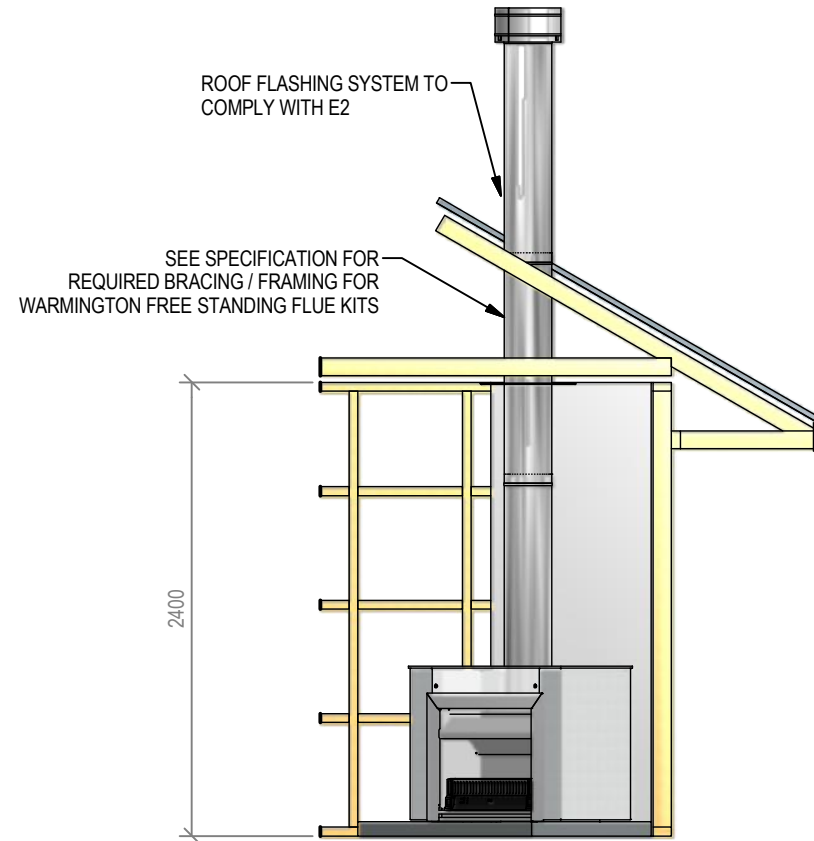

Warmington Gas Open Fire

SG 700 Freestanding Aspiring Cabinet - Corner Hearth

Fire, Flue System to Comply with NZS 5261 / 5262 : 2003

Due to continued product improvement, Warmington Ind LTD reserves the right to change product specifications without prior notification.

Copyright ©

Warmington Industries Ltd.			
PH: 09 273 9227 FAX: 09 273 9241 WEB: www.warmington.co.nz			
TITLE	SG 700 FREESTANDING ASPIRING CABINET - CORNER HEARTH		
DRAWN	ROBERT	DATE	13/06/11
SCALE	NOT TO SCALE	REVISION	01