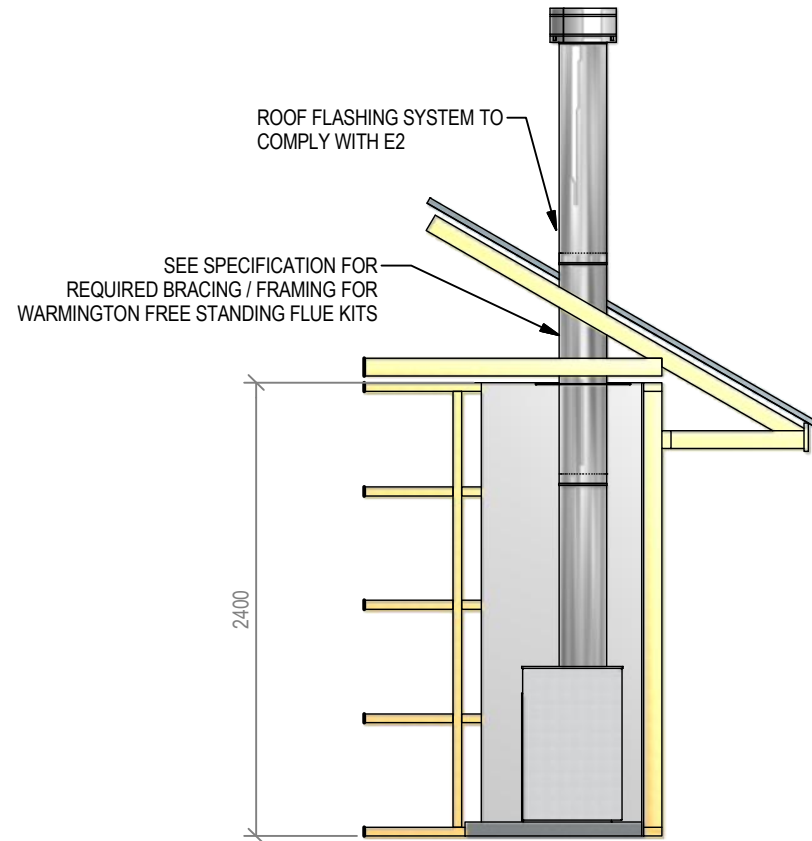

Warmington Industries Ltd.			
PH: 09 273 9227 FAX: 09 273 9241 WEB: www.warmington.co.nz			
TITLE	SG 700 FREESTANDING ASPIRING CABINET - STRAIGHT HEARTH		
DRAWN	ROBERT	DATE	13/06/11
SCALE	NOT TO SCALE	REVISION	01