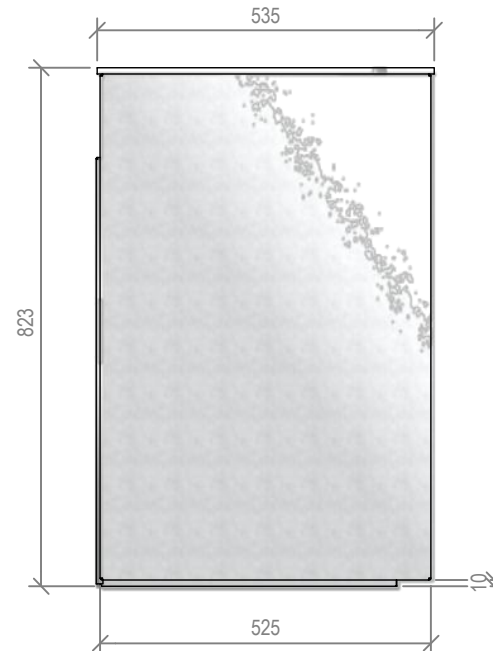

Warmington Industries Ltd.	
PH: 09 273 9227 FAX: 09 273 9241 WEB: www.warmington.co.nz	
TITLE	SG 700 FREESTANDING ASPIRING CABINET
DRAWN	ROBERT
DATE	13/06/11
SCALE	NOT TO SCALE
REVISION	01