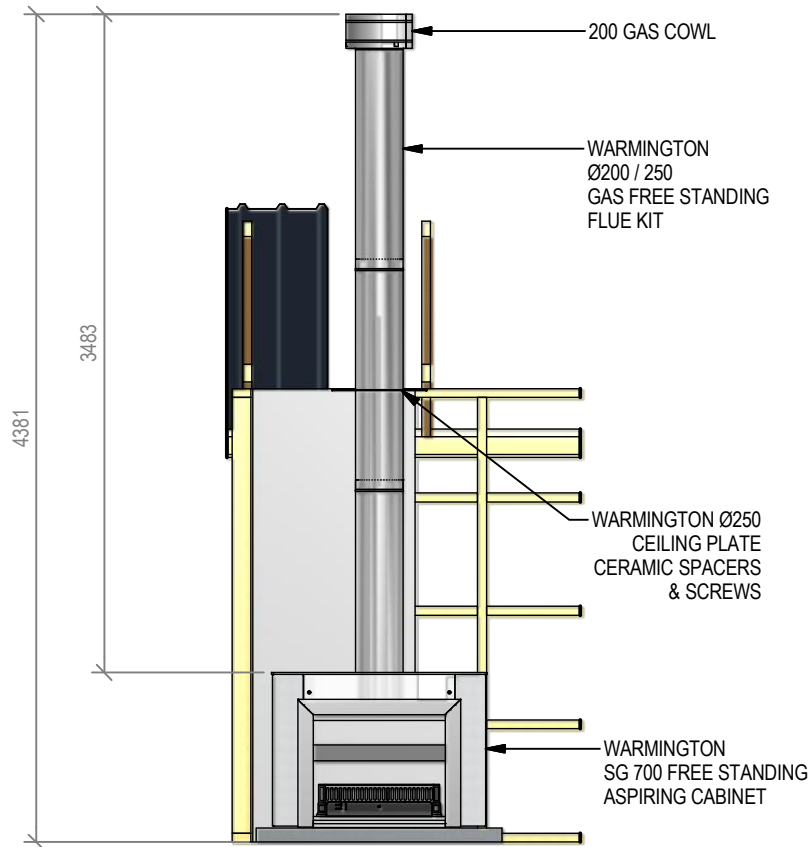

Warmington Industries Ltd.			
PH: 09 273 9227 FAX: 09 273 9241 WEB: www.warmington.co.nz			
TITLE	SG 700 FREESTANDING ASPIRING CABINET - STRAIGHT HEARTH		
DRAWN	ROBERT	DATE	13/06/11
SCALE	NOT TO SCALE	REVISION	01