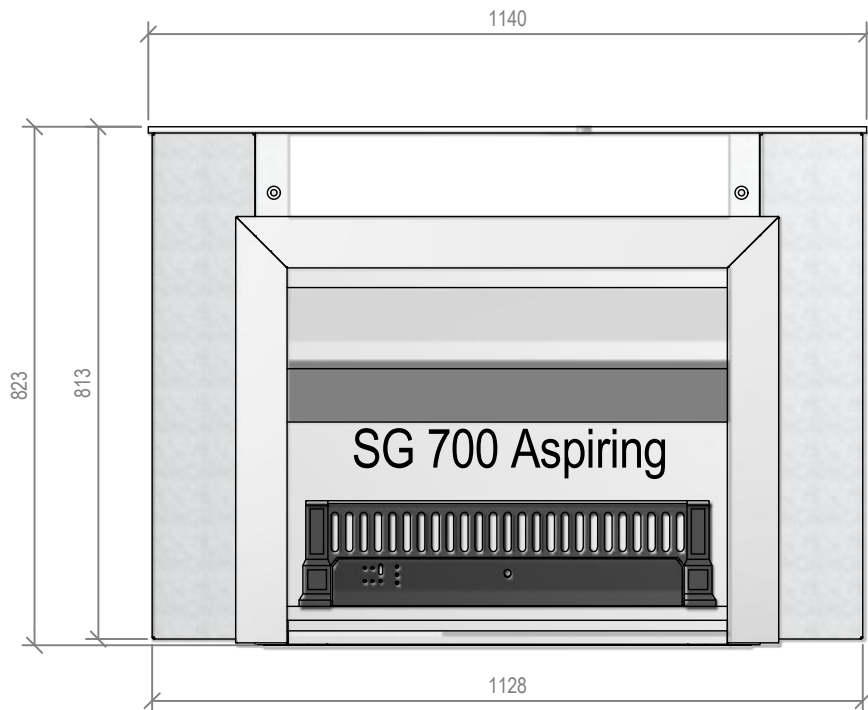

Warmington Industries Ltd.	
PH: 09 273 9227 FAX: 09 273 9241 WEB: www.warmington.co.nz	
TITLE	SG 700 FREESTANDING ASPIRING CABINET
DRAWN	ROBERT
DATE	13/06/11
SCALE	NOT TO SCALE
REVISION	01