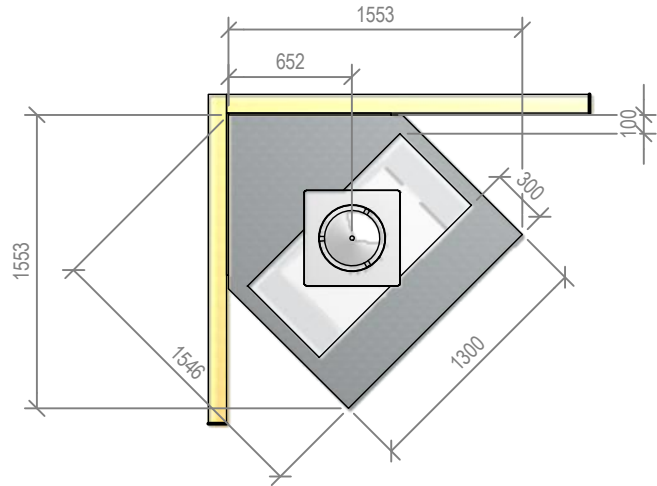

Warmington Gas Open Fire

SG 700 Freestanding Aspiring Cabinet - Corner Hearth

Fire, Flue System to Comply with NZS 5261 / 5262 : 2003

Due to continued product improvement, Warmington Ind LTD reserves the right to change product specifications without prior notification.

Read all the Instructions carefully before commencing the Installation. Failure to follow these instructions may result in a fire hazard and void the warranty

For Specification See: www.warmington.co.nz

Copyright ©