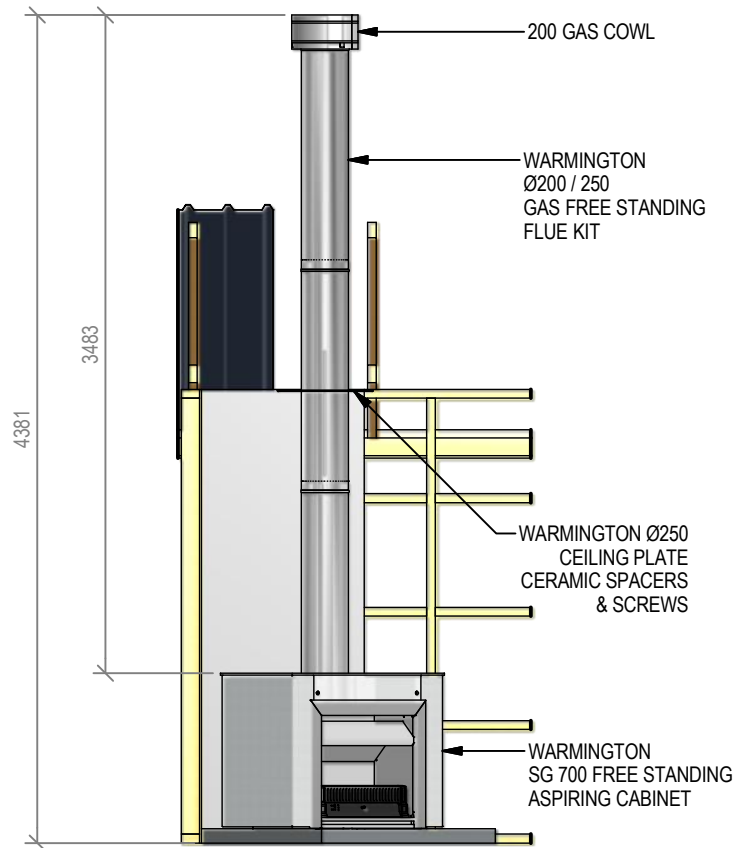

Warmington Gas Open Fire

SG 700 Freestanding Aspiring Cabinet - Corner Hearth

Fire, Flue System to Comply with NZS 5261 / 5262 : 2003

Due to continued product improvement, Warmington Ind LTD reserves the right to change product specifications without prior notification.

Copyright ©

Warmington Industries Ltd.			
PH: 09 273 9227 FAX: 09 273 9241 WEB: www.warmington.co.nz			
TITLE	SG 700 FREESTANDING ASPIRING CABINET - CORNER HEARTH		
DRAWN	ROBERT	DATE	13/06/11
SCALE	NOT TO SCALE	REVISION	01