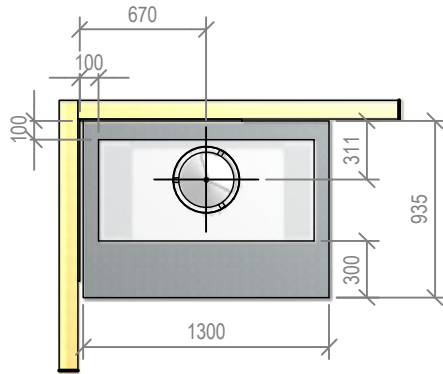

Copyright ©

Warmington Industries Ltd.	
PH: 09 273 9227 FAX: 09 273 9241 WEB: www.warmington.co.nz	
TITLE	SG 700 FREESTANDING ASPIRING CABINET
DRAWN	ROBERT
DATE	13/06/11
SCALE	NOT TO SCALE
REVISION	01

Warmington Gas Open Fire