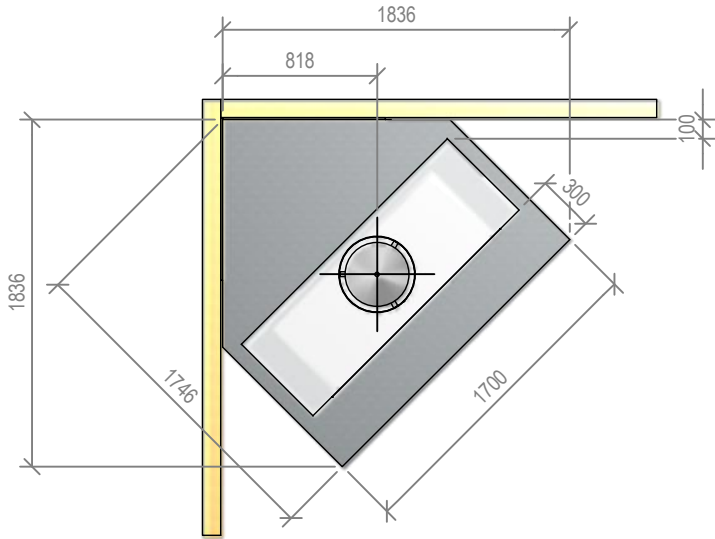

Warmington Gas Open Fire

SG 1100 Freestanding Aspiring Cabinet - Corner Hearth

Fire, Flue System to Comply with NZS 5261 / 5262 : 2003

Due to continued product improvement, Warmington Ind LTD reserves the right to change product specifications without prior notification.

Read all the Instructions carefully before commencing the Installation. Failure to follow these instructions may result in a fire hazard and void the warranty

For Specification See: www.warmington.co.nz

Copyright ©

Warmington Industries Ltd.			
PH: 09 273 9227 FAX: 09 273 9241 WEB: www.warmington.co.nz			
TITLE	SG 1100 FREESTANDING ASPIRING CABINET - CORNER HEARTH		
DRAWN	ROBERT	DATE	17/06/11
SCALE	NOT TO SCALE	REVISION	01