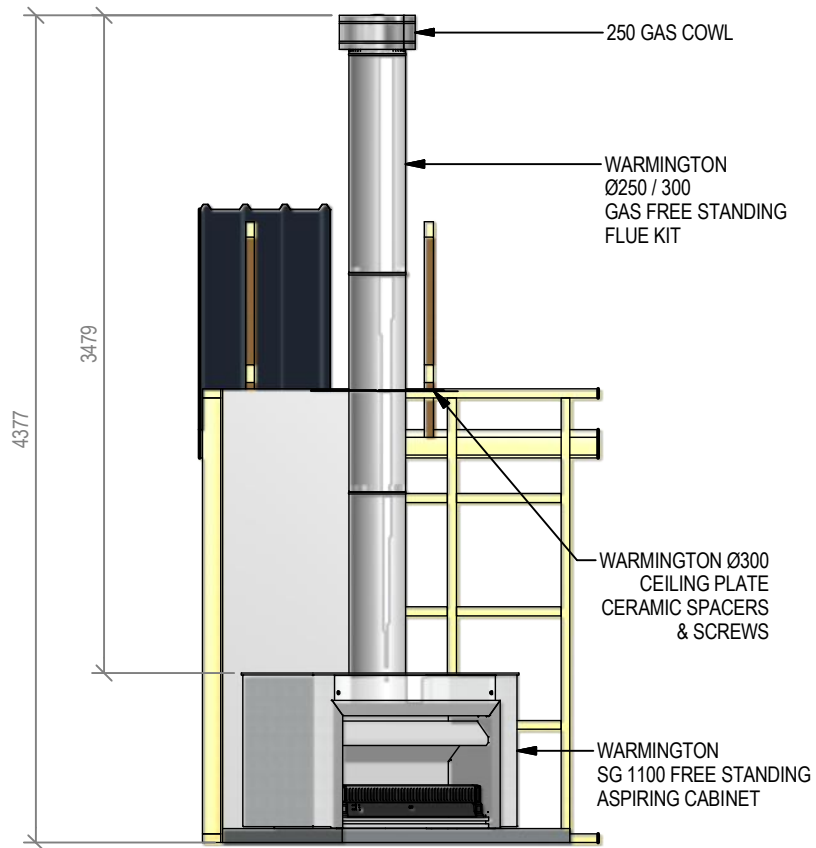

Warmington Gas Open Fire

SG 1100 Freestanding Aspiring Cabinet - Corner Hearth

Fire, Flue System to Comply with NZS 5261 / 5262 : 2003

Due to continued product improvement, Warmington Ind LTD reserves the right to change product specifications without prior notification.

Copyright ©

Warmington Industries Ltd.			
PH: 09 273 9227 FAX: 09 273 9241 WEB: www.warmington.co.nz			
TITLE	SG 1100 FREESTANDING ASPIRING CABINET - CORNER HEARTH		
DRAWN	ROBERT	DATE	17/06/11
SCALE	NOT TO SCALE	REVISION	01