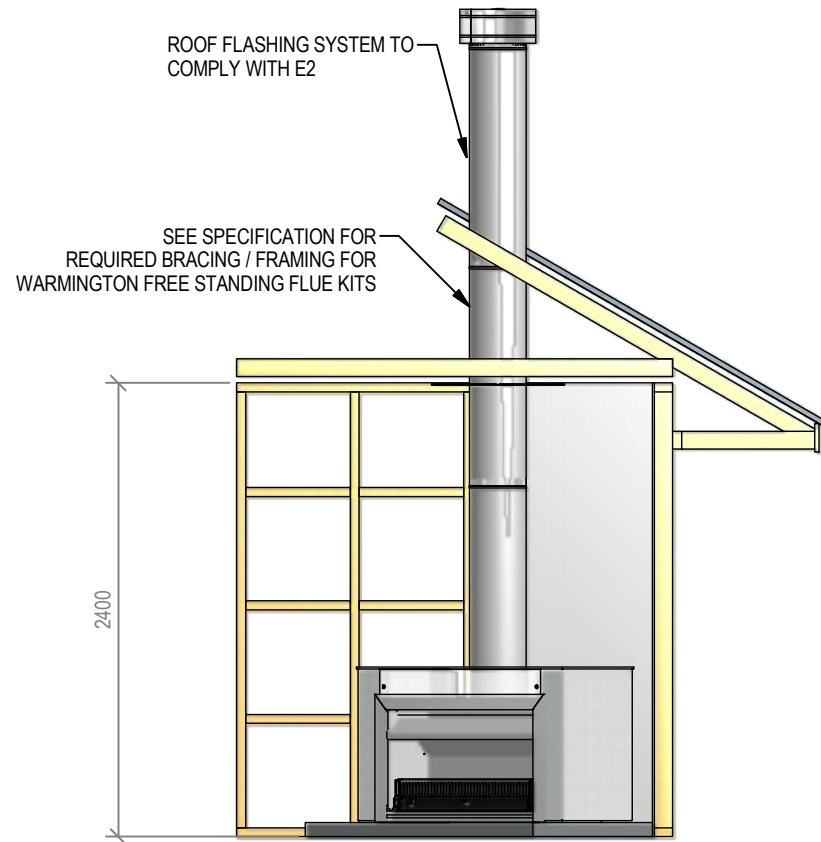

Warmington Gas Open Fire

SG 1100 Freestanding Aspiring Cabinet - Corner Hearth

Fire, Flue System to Comply with NZS 5261 / 5262 : 2003

Due to continued product improvement, Warmington Ind LTD reserves the right to change product specifications without prior notification.

Read all the Instructions carefully before commencing the Installation. Failure to follow these instructions may result in a fire hazard and void the warranty

For Specification See: www.warmington.co.nz

Copyright ©

Warmington Industries Ltd.			
PH: 09 273 9227 FAX: 09 273 9241 WEB: www.warmington.co.nz			
TITLE	SG 1100 FREESTANDING ASPIRING CABINET - CORNER HEARTH		
DRAWN	ROBERT	DATE	17/06/11
SCALE	NOT TO SCALE	REVISION	01