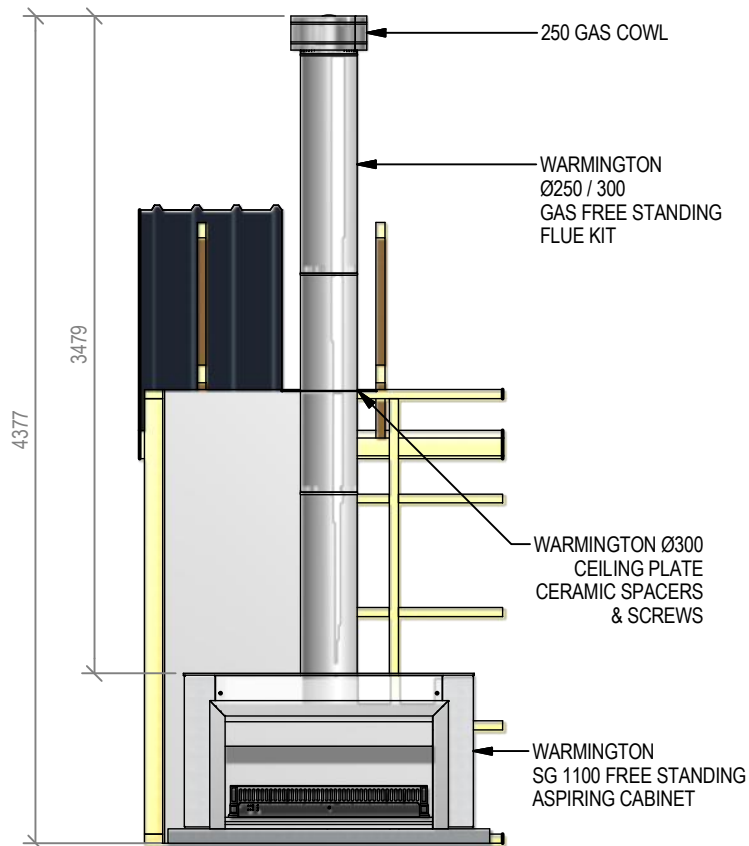

Warmington Industries Ltd.			
PH: 09 273 9227 FAX: 09 273 9241 WEB: www.warmington.co.nz			
TITLE	SG 1100 FREESTANDING ASPIRING CABINET - STRAIGHT HEARTH		
DRAWN	ROBERT	DATE	17/06/11
SCALE	NOT TO SCALE	REVISION	01