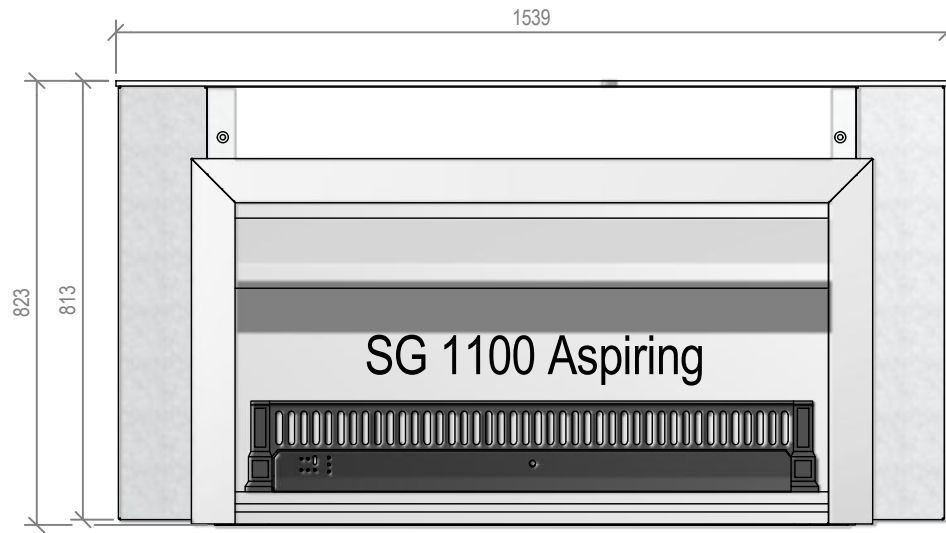

Warmington Industries Ltd.	
PH: 09 273 9227 FAX: 09 273 9241 WEB: www.warmington.co.nz	
TITLE	SG 1100 FREESTANDING ASPIRING CABINET
DRAWN	ROBERT
DATE	15/06/11
SCALE	NOT TO SCALE
REVISION	01