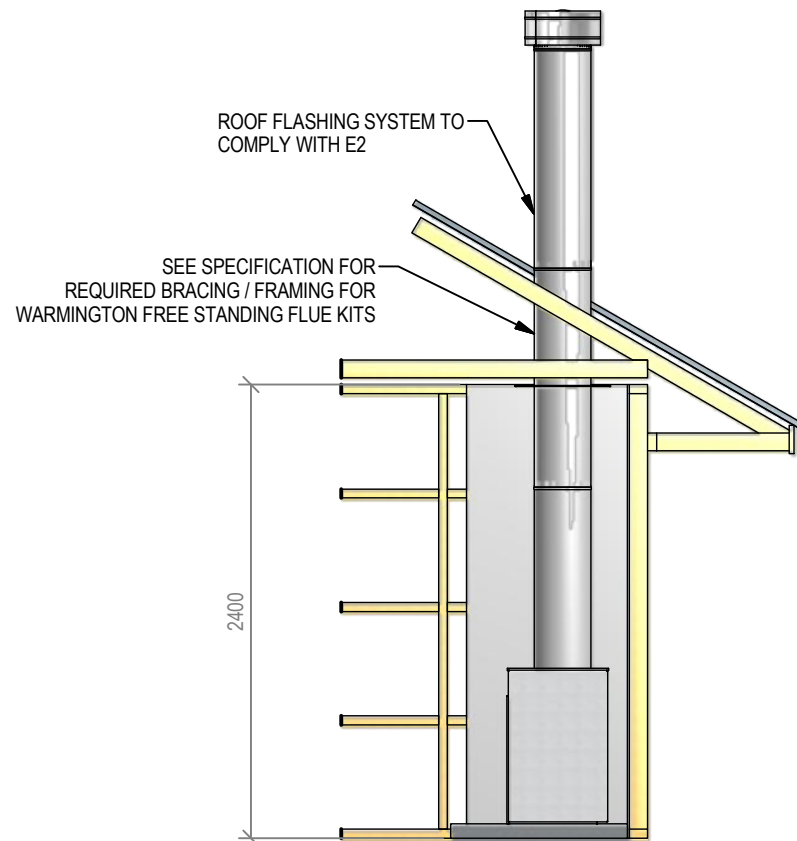

Warmington Industries Ltd.			
PH: 09 273 9227 FAX: 09 273 9241 WEB: www.warmington.co.nz			
TITLE	SG 1100 FREESTANDING ASPIRING CABINET - STRAIGHT HEARTH		
DRAWN	ROBERT	DATE	17/06/11
SCALE	NOT TO SCALE	REVISION	01