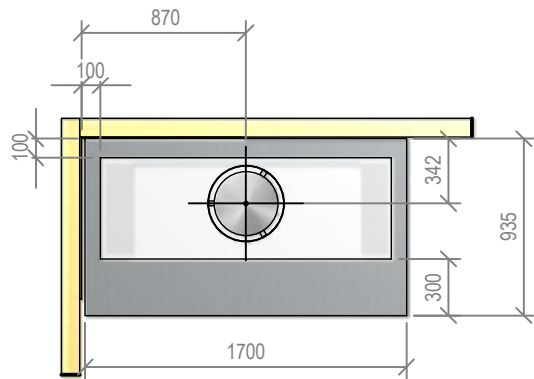

Warmington Gas Open Fire SG 1100 Freestanding Aspiring Cabinet

Fire, Flue System to Comply with NZS 5261 / 5262 : 2003

Due to continued product improvement, Warmington Ind LTD reserves the right to change product specifications without prior notification.

Copyright ©

Warmington Industries Ltd.	
PH: 09 273 9227 FAX: 09 273 9241 WEB: www.warmington.co.nz	
TITLE	SG 1100 FREESTANDING ASPIRING CABINET
DRAWN	ROBERT
DATE	15/06/11
SCALE	NOT TO SCALE
REVISION	01