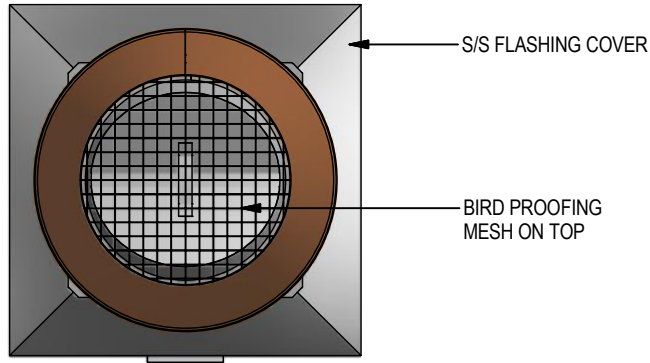

Medium Copper Top & Flashing Detail

Medium Copper Top (225 - 275 Flue Dia)

Fire, Flue System to Comply with AS/NZS 2918:2001

Due to continued product improvement, Warmington Ind LTD reserves the right to change product specifications without prior notification.

Read all the Instructions carefully before commencing the Installation. Failure to follow these instructions may result in a fire hazard and void the warranty

For Specification See: www.warmington.co.nz

Copyright ©

Warmington Industries Ltd.			
PH: 09 273 9227 FAX: 09 273 9241 WEB: www.warmington.co.nz			
TITLE	MEDIUM COPPER TOP & FLASHING DETAIL		
DRAWN	ROBERT	DATE	20/06/13
SCALE	NOT TO SCALE	REVISION	01