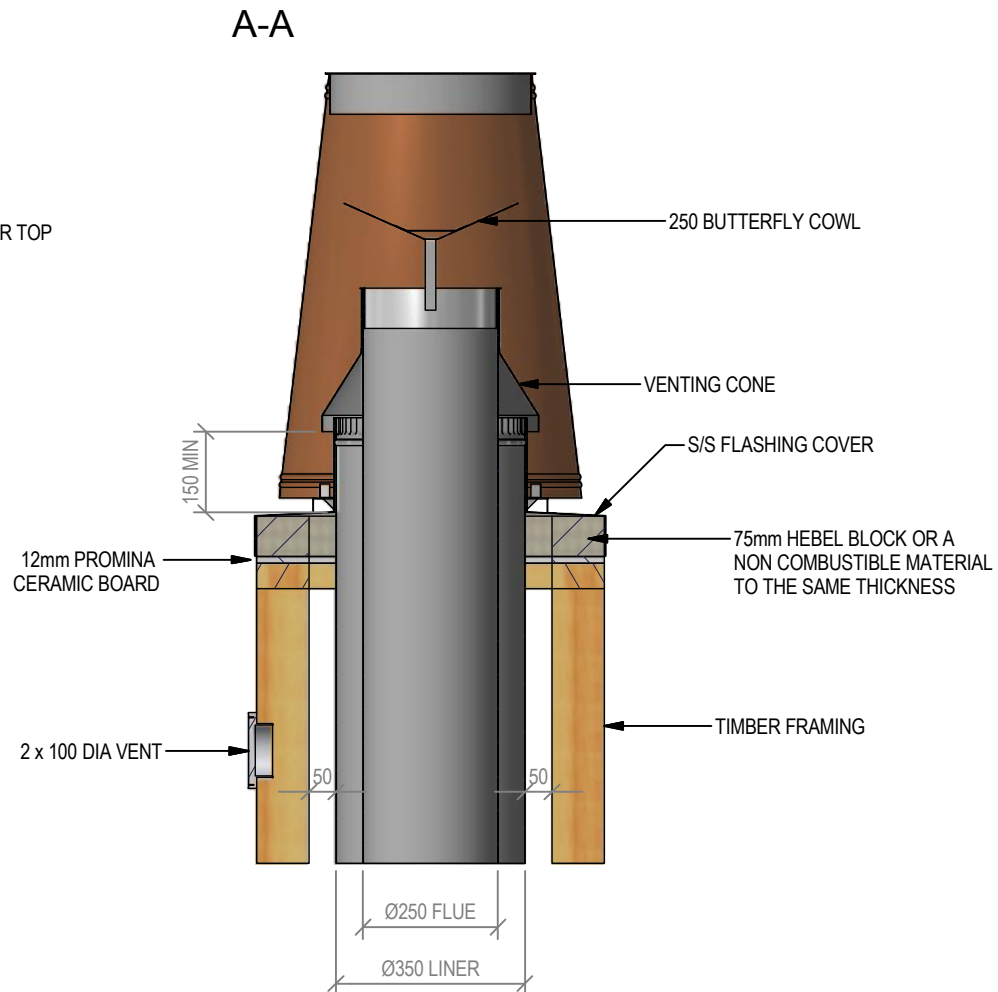

Medium Copper Top & Flashing Detail

Medium Copper Top (225 - 275 Flue Dia)

Fire, Flue System to Comply with AS/NZS 2918:2001

Due to continued product improvement, Warmington Ind LTD reserves the right to change product specifications without prior notification.

Read all the Instructions carefully before commencing the Installation. Failure to follow these instructions may result in a fire hazard and void the warranty

For Specification See: www.warmington.co.nz

Copyright ©

Warmington Industries Ltd.			
PH: 09 273 9227 FAX: 09 273 9241 WEB: www.warmington.co.nz			
TITLE	MEDIUM COPPER TOP & FLASHING DETAIL		
DRAWN	ROBERT	DATE	20/06/13
SCALE	NOT TO SCALE	REVISION	01