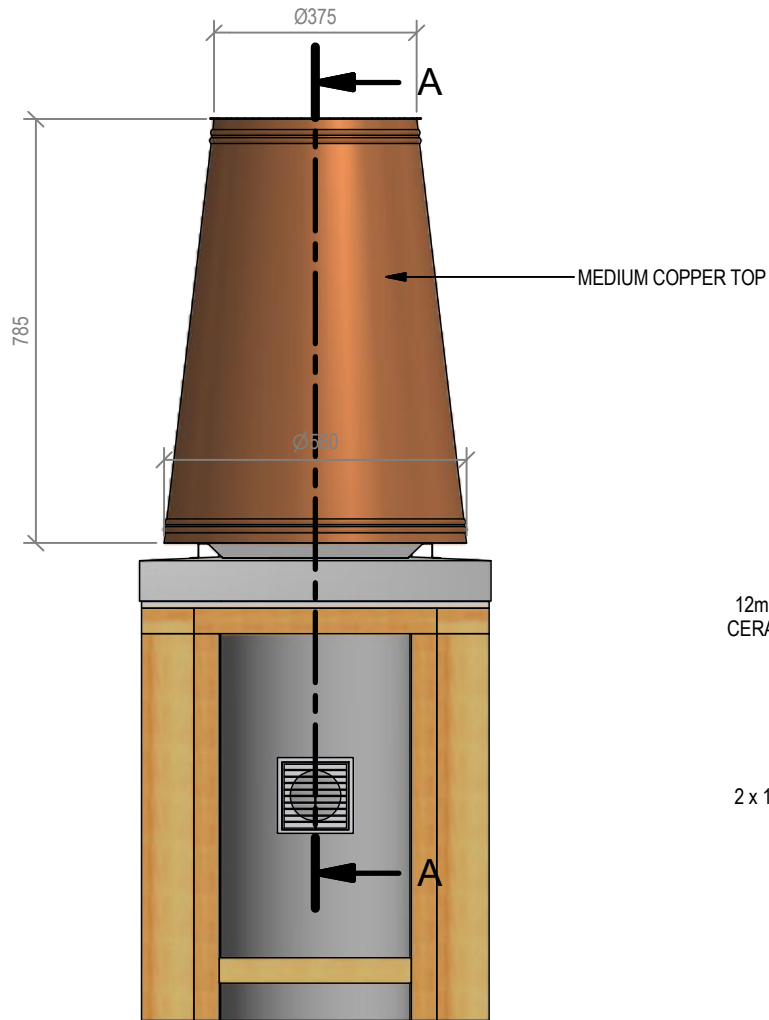

Medium Copper Top & Flashing Detail

Medium Copper Top (225 - 275 Flue Dia)

Fire, Flue System to Comply with AS/NZS 2918:2001

Due to continued product improvement, Warmington Ind LTD reserves the right to change product specifications without prior notification.

Read all the Instructions carefully before commencing the Installation. Failure to follow these instructions may result in a fire hazard and void the warranty

For Specification See: www.warmington.co.nz

Copyright ©

Warmington Industries Ltd.			
PH: 09 273 9227 FAX: 09 273 9241 WEB: www.warmington.co.nz			
TITLE	MEDIUM COPPER TOP & FLASHING DETAIL		
DRAWN	ROBERT	DATE	20/06/13
SCALE	NOT TO SCALE	REVISION	01