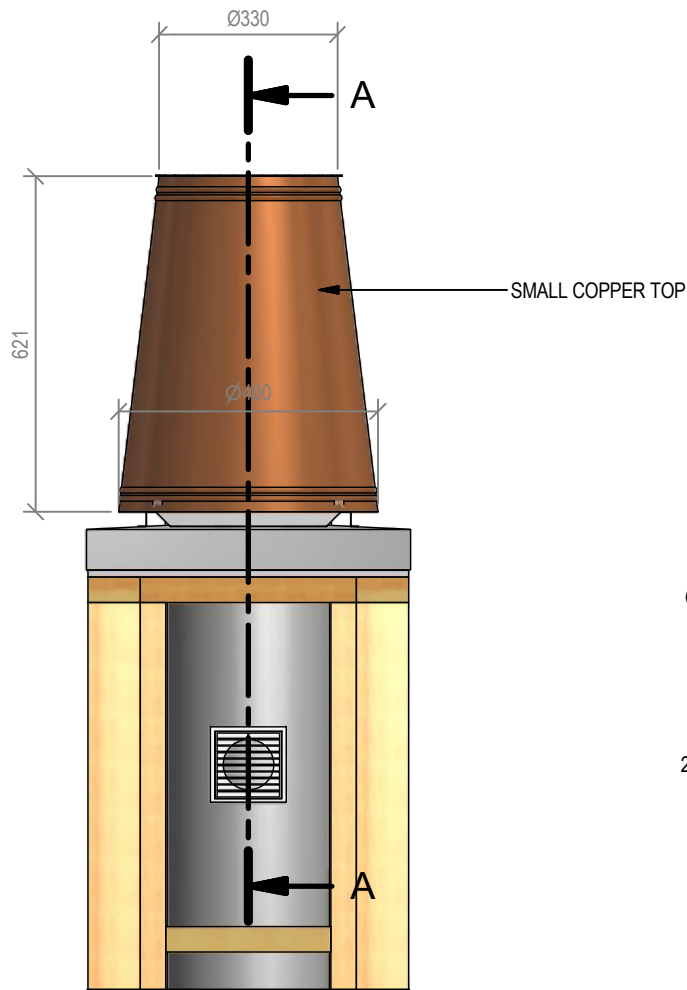

Small Copper Top & Flashing Detail

Small Copper Top (150 - 200 Flue Dia)

Fire, Flue System to Comply with ASNZS 2918:2001

Due to continued product improvement, Warrington Ind LTD reserves the right to change product specifications without prior notification.

Read all the Instructions carefully before commencing the Installation. Failure to follow these instructions may result in a fire hazard and void the warranty

For Specification See: www.warrington.co.nz

Copyright ©

Warrington Industries Ltd.			
PH: 09 273 9227 FAX: 09 273 9241 WEB: www.warrington.co.nz			
TITLE	SMALL COPPER TOP & FLASHING DETAIL		
DRAWN	ROBERT	DATE	20/06/13
SCALE	NOT TO SCALE	REVISION	01