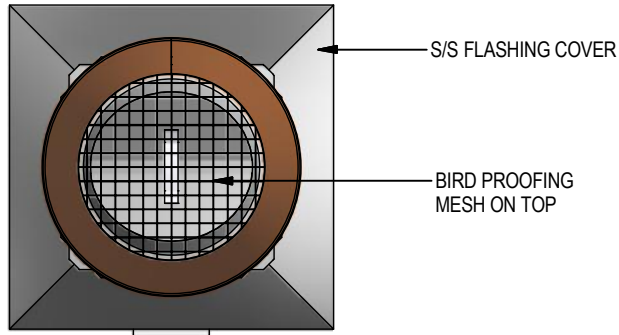

Small Copper Top & Flashing Detail

Small Copper Top (150 - 200 Flue Dia)

Fire, Flue System to Comply with ASNZS 2918:2001

Due to continued product improvement, Warrington Ind LTD reserves the right to change product specifications without prior notification.

Read all the Instructions carefully before commencing the Installation. Failure to follow these instructions may result in a fire hazard and void the warranty

For Specification See: www.warrington.co.nz

Copyright ©

Warrington Industries Ltd.			
PH: 09 273 9227 FAX: 09 273 9241 WEB: www.warrington.co.nz			
TITLE	SMALL COPPER TOP & FLASHING DETAIL		
DRAWN	ROBERT	DATE	20/06/13
SCALE	NOT TO SCALE	REVISION	01