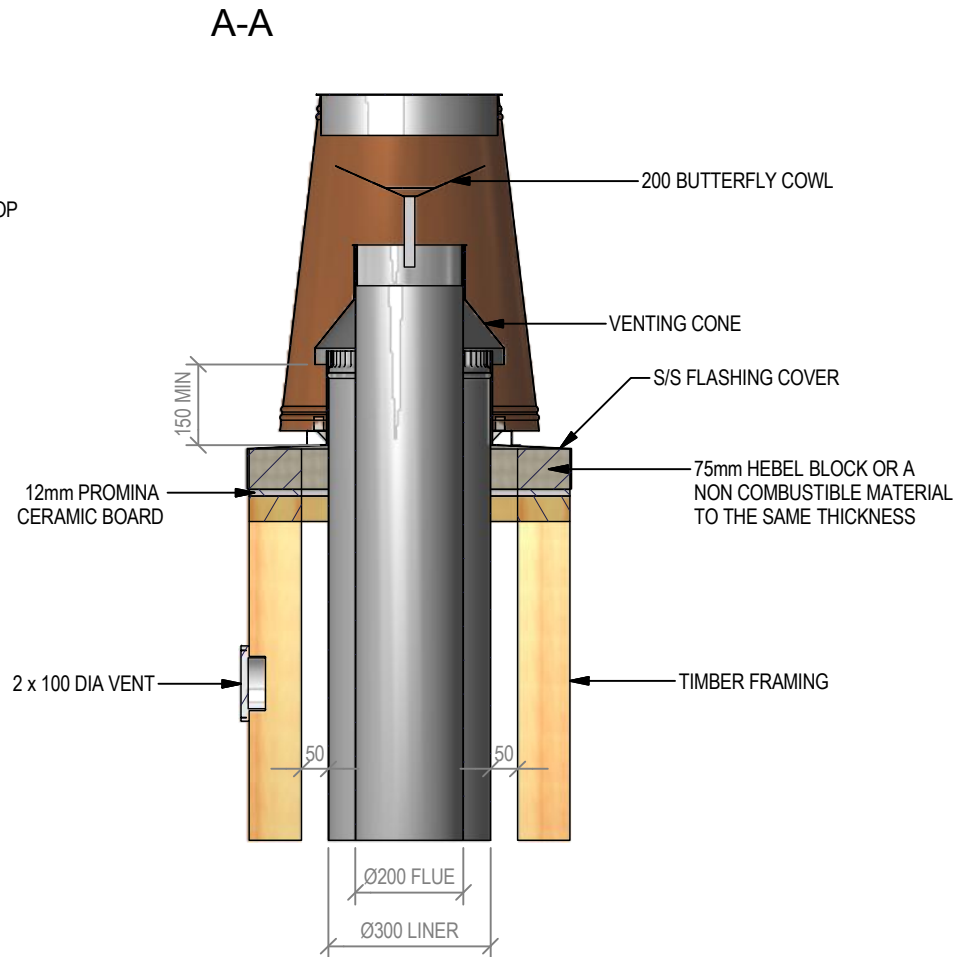

Small Copper Top & Flashing Detail

Small Copper Top (150 - 200 Flue Dia)

Fire, Flue System to Comply with ASNZS 2918:2001

Due to continued product improvement, Warrington Ind LTD reserves the right to change product specifications without prior notification.

Read all the Instructions carefully before commencing the Installation. Failure to follow these instructions may result in a fire hazard and void the warranty

For Specification See: www.warrington.co.nz

Copyright ©

Warrington Industries Ltd.			
PH: 09 273 9227 FAX: 09 273 9241 WEB: www.warrington.co.nz			
TITLE	SMALL COPPER TOP & FLASHING DETAIL		
DRAWN	ROBERT	DATE	20/06/13
SCALE	NOT TO SCALE	REVISION	01