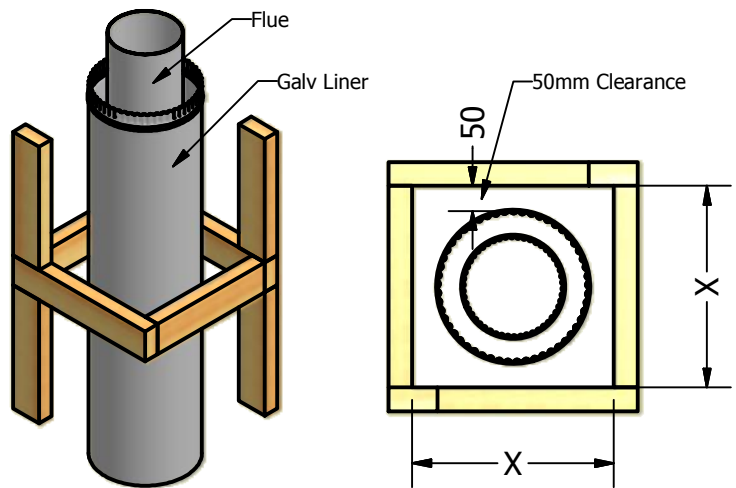

## Wood Flue Pipe System

### 4.8 Meter Flue Kit - Twin Fire (Single Lined)

Tested in accordance with & Must Comply with  
 ASNZS 2918:2001

#### **Option X - Frame Trim Out Detail** $X = \text{Liner} + 100\text{mm}$

#### **Option Y - Frame Trim Out Detail** $Y = \text{Liner Diameter}$

Flue Dia	Test Report Number	Date
200	04/1039	20 July 04
250	04/1040	20 July 04
300	04/1041	20 July 04