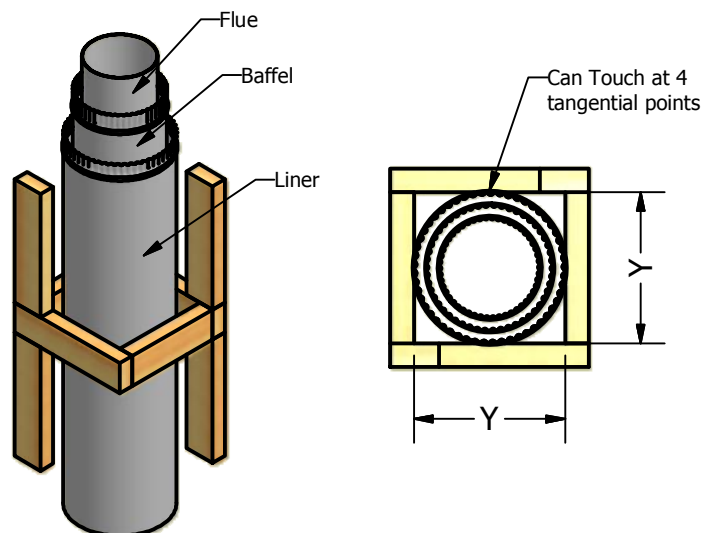

## Wood Flue Pipe System

### 4.8 Meter Flue Kit - Twin Fire (Single Lined)

Tested in accordance with & Must Comply with  
 ASNZS 2918:2001

#### **Option X - Frame Trim Out Detail** $X = \text{Liner} + 100\text{mm}$

#### **Option Y - Frame Trim Out Detail** $Y = \text{Liner Diameter}$

Flue Dia	Test Report Number	Date
200	04/1039	20 July 04
250	04/1040	20 July 04
300	04/1041	20 July 04