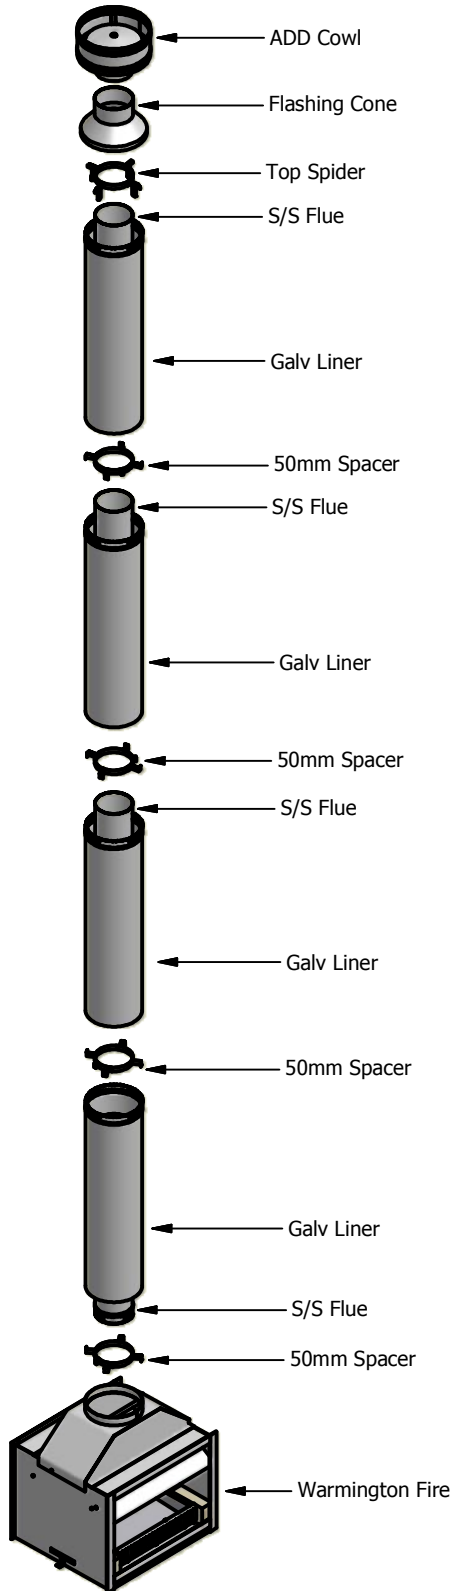

## Wood Flue Pipe System

### 4.8 Meter Flue Kit - Twin Fire (Single Lined)

Tested in accordance with & Must Comply with  
 ASNZS 2918:2001

#### **Option X - Frame Trim Out Detail** $X = \text{Liner} + 100\text{mm}$

#### **Option Y - Frame Trim Out Detail** $Y = \text{Liner Diameter}$

Flue Dia	Test Report Number	Date
200	04/1039	20 July 04
250	04/1040	20 July 04
300	04/1041	20 July 04