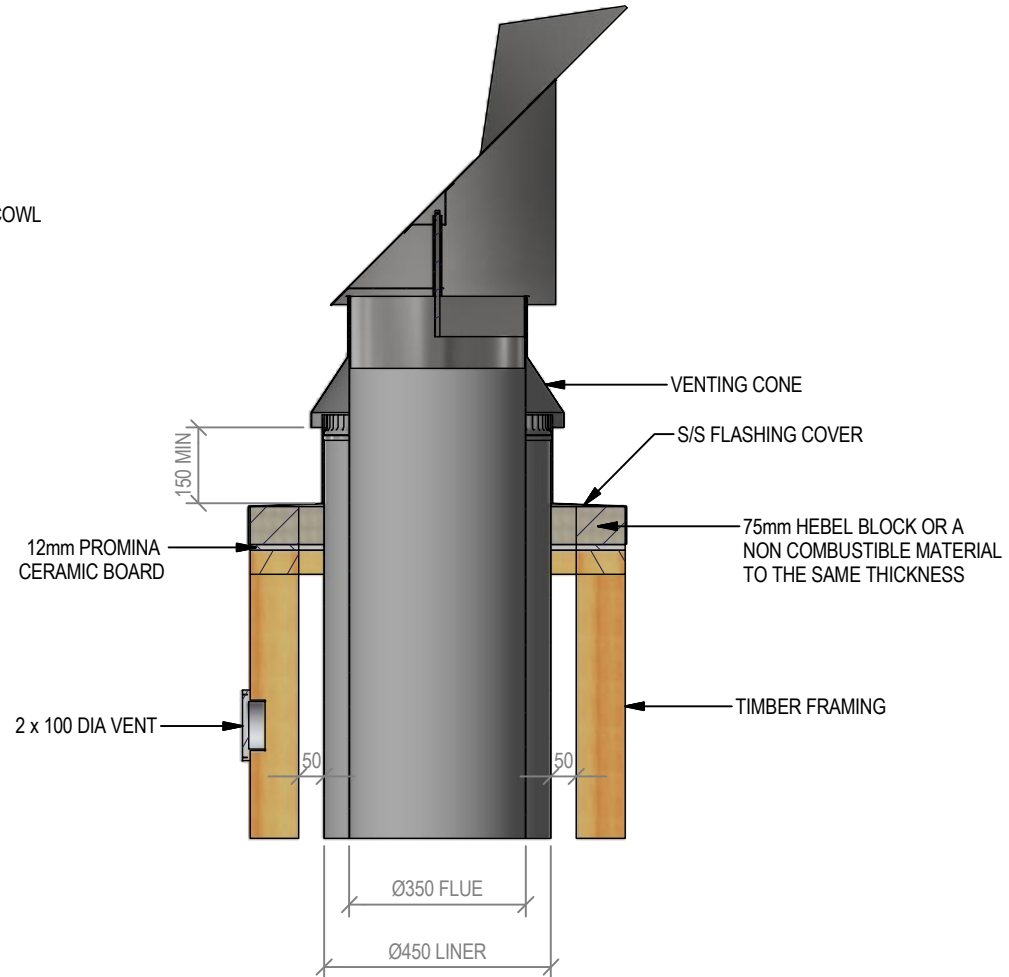

350 Directional Cowl & Flashing Detail

350 Directional Cowl

Fire, Flue System to Comply with AS/NZS 2918:2001

Due to continued product improvement, Warmington Ind LTD reserves the right to change product specifications without prior notification.

Read all the Instructions carefully before commencing the Installation. Failure to follow these instructions may result in a fire hazard and void the warranty

For Specification See: www.warmington.co.nz

Copyright ©

A-A

Warmington Industries Ltd.			
PH: 09 273 9227 FAX: 09 273 9241 WEB: www.warmington.co.nz			
TITLE	350 DIRECTIONAL COWL & FLASHING DETAIL	DATE	01/07/13
DRAWN	ROBERT	REVISION	01
SCALE	NOT TO SCALE