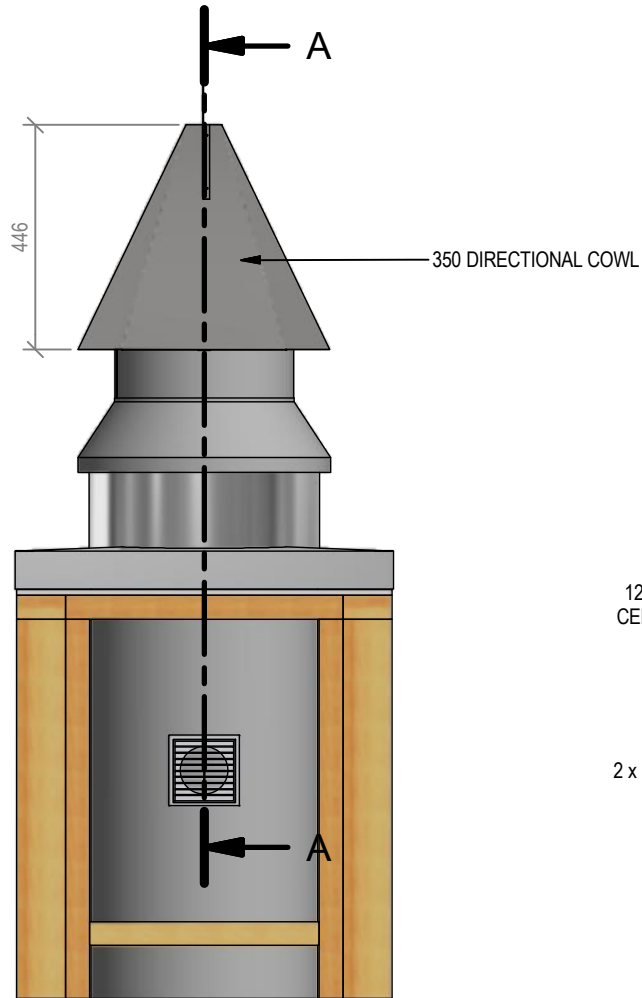

350 Directional Cowl & Flashing Detail

350 Directional Cowl

Fire, Flue System to Comply with AS/NZS 2918:2001

Due to continued product improvement, Warmington Ind LTD reserves the right to change product specifications without prior notification.

Copyright ©

A-A

Warmington Industries Ltd.			
PH: 09 273 9227 FAX: 09 273 9241 WEB: www.warmington.co.nz			
TITLE	350 DIRECTIONAL COWL & FLASHING DETAIL	DATE	01/07/13
DRAWN	ROBERT	REVISION	01
SCALE	NOT TO SCALE		