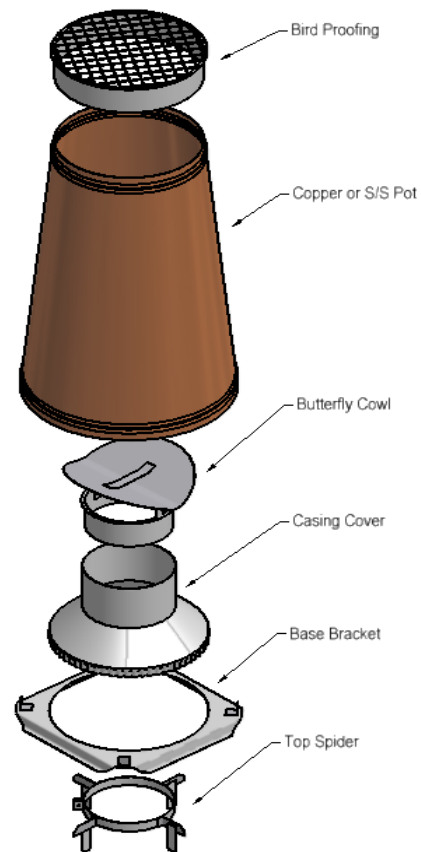

## copper & stainless steel chimney pots

Warmington chimney pots are distinctive, high quality pots for added fireplace functionality and street appeal.

Chimney pots can be fitted to existing and timber framed chimneys, and can assist with wind noise.

### Features and Benefits:

- Unique look for any style of home.
- Attractive alternative to clay pots and steel caps.
- Assists with fireplace draft and functionality.
- Lightweight and easy to install.
- Various sizes and heights available.

Chimney pots enhance the architectural appearance of any home and give added rain protection and deterrence of pests.

The pots are available in both copper and stainless steel, and are easy to install.

**THE DETAILS SHOWN ARE A GUIDE ONLY AND NOT TO BE USED FOR INSTALLATION.**

Description		Small	Medium	Large
Pot Base Dia	A	480	560	610
Pot Total Height	E	621	785	785
Pot Top Dia	F	330	375	430

Pot Sizes	Flue Sizes
Small	150-200 Dia
Medium	225-275 Dia
Large	300-450 Dia