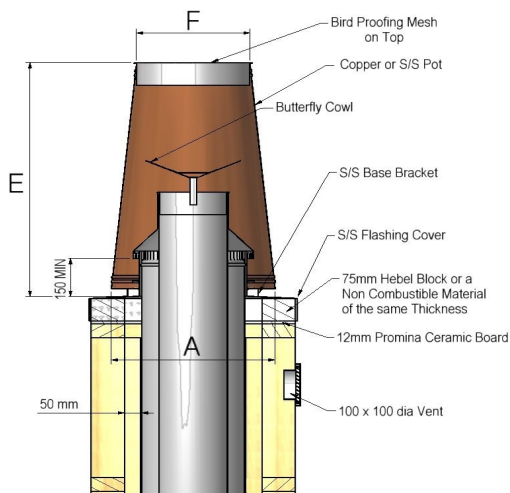

**THE DETAILS SHOWN ARE A GUIDE ONLY AND NOT TO BE USED FOR INSTALLATION.**

Description		Small	Medium	Large
Pot Base Dia	A	480	560	610
Pot Total Height	E	621	785	785
Pot Top Dia	F	330	375	430

Pot Sizes	Flue Sizes
Small	150-200 Dia
Medium	225-275 Dia
Large	300-450 Dia